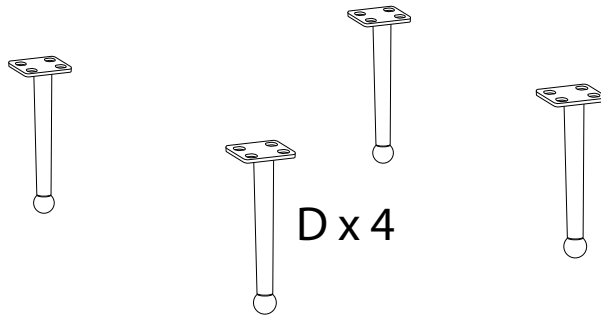

An icon showing an L-shaped metal bracket inside a circle, and a power drill with a diagonal line through it, indicating that a drill should not be used on this part.	A warning triangle icon with an exclamation mark inside.	A clock icon representing a time limit.
<p>10'</p>		
An icon showing a rectangular block on a textured base inside a circle, and a similar block with a screw being inserted into it, crossed out with a diagonal line, indicating that screws should not be used.	A warning triangle icon with an exclamation mark inside.	A simple icon of a person, representing the number of people required for the task.
<p>1</p>		

E

A	B	C	D	E
	 M2 x 10			
x 1	x 16	x 16	x 4	x 1

!

1