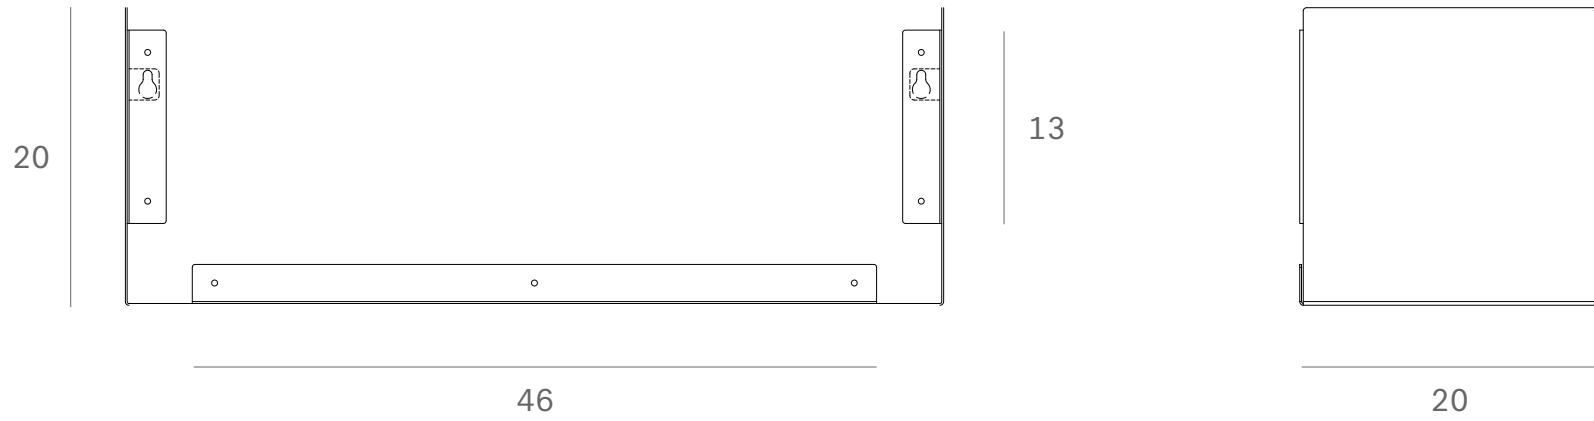

*Ethnicraft*

26194 - Oak U shelf - M - Dimensions (cm)

*Ethnicraft*

26194 - Oak U shelf - M - Dimensions (inches)