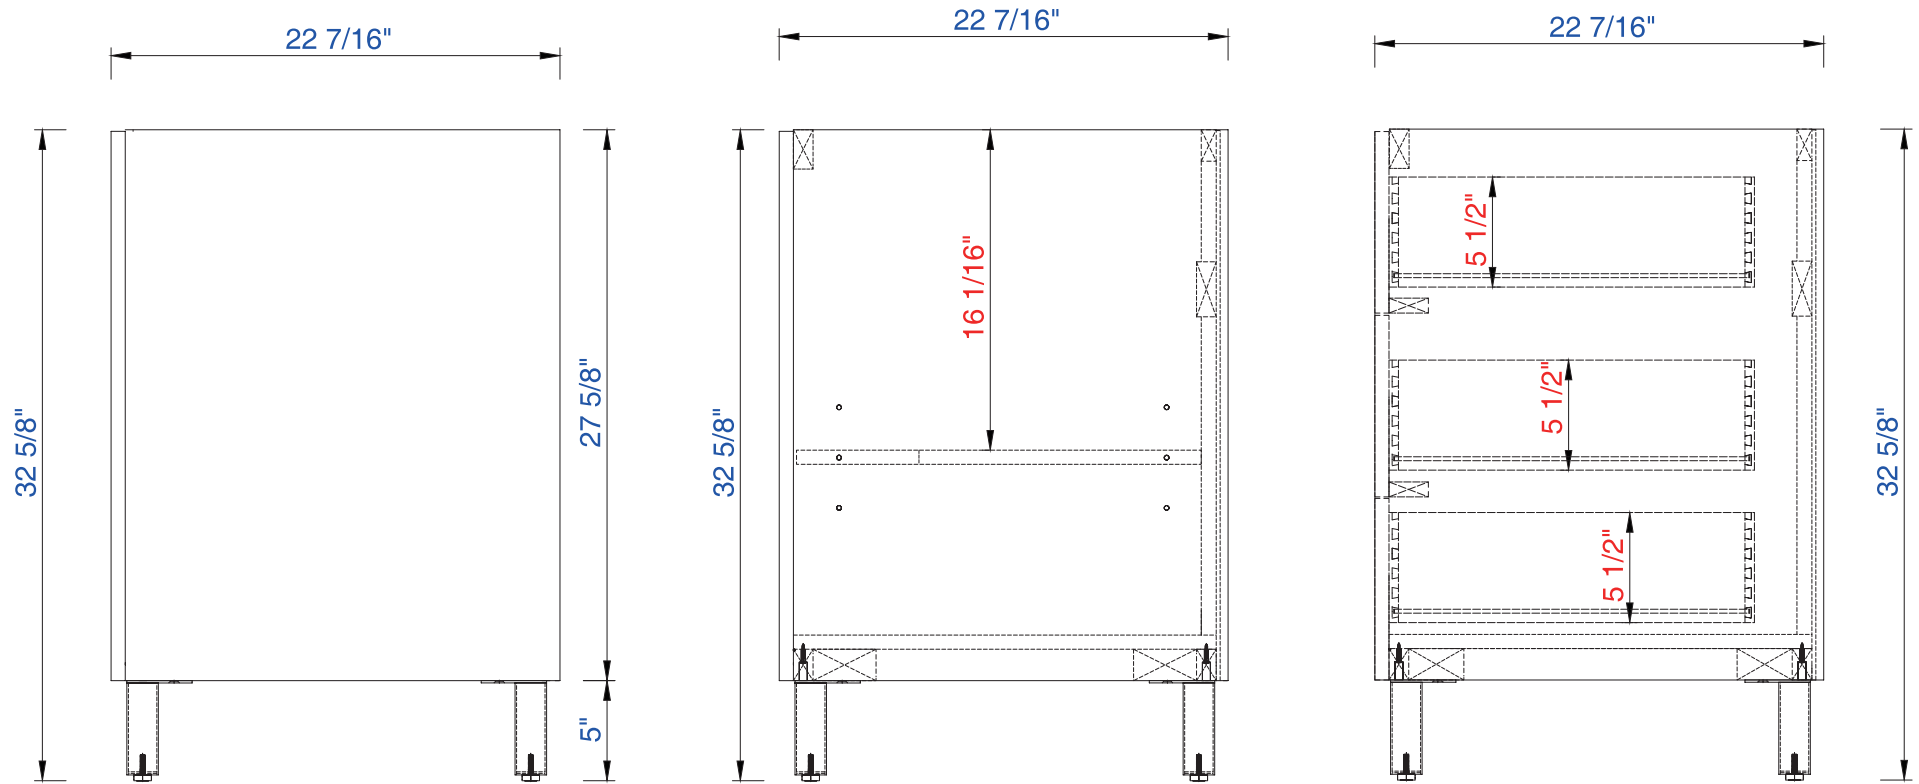

NOTE ONE: Countertops are not shown in these diagrams. (Cabinet Only)
NOTE TWO: This vanity does not have a Backsplash.

NOTE ONE: Countertops are not shown in these diagrams. (Cabinet Only)

NOTE TWO: Internal Shelves (Shown) are designed to align with sinks in James Martin's Optional Countertops.
Customers' own countertops and sinks may align differently, and modification may be required.

NOTE ONE: Countertops are not shown in these diagrams. (Cabinet Only)
NOTE TWO: This vanity does not have a Backsplash.

NOTE ONE: Countertops are not shown in these diagrams. (Cabinet Only)
NOTE TWO: This vanity does not have a Backsplash.

NOTE ONE: Countertops are not shown in these diagrams. (Cabinet Only)

NOTE TWO: Internal Shelves (Shown) are designed to align with sinks in James Martin's Optional Countertops.
Customers' own countertops and sinks may align differently, and modification may be required.

NOTE ONE: Countertops are not shown in these diagrams. (Cabinet Only)
NOTE TWO: This vanity does not have a Backsplash.