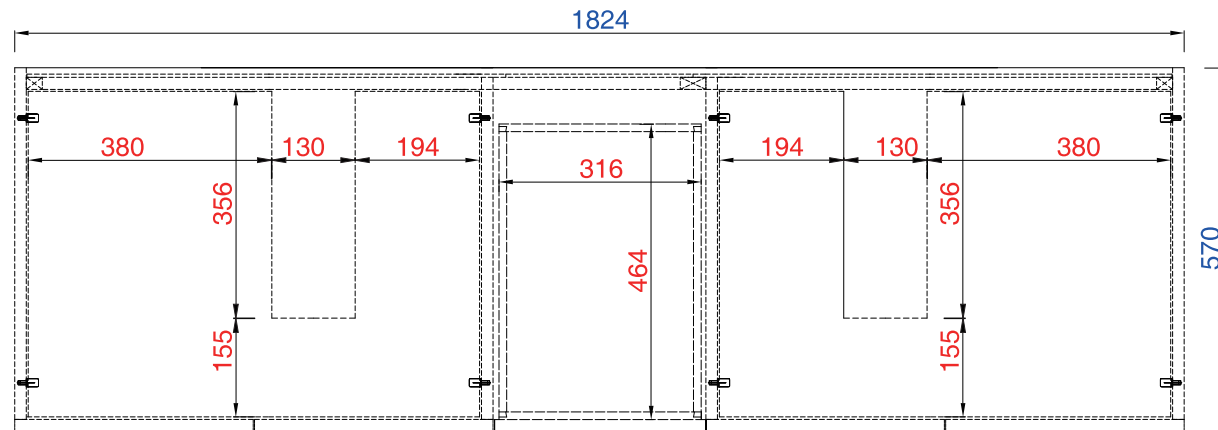

NOTE ONE: Countertops are not shown in these diagrams. (Cabinet Only)
NOTE TWO: This vanity does not have a Backsplash.

NOTE ONE: Countertops are not shown in these diagrams. (Cabinet Only)

NOTE TWO: Internal Shelves (Shown) are designed to align with sinks in James Martin's Optional Countertops.
Customers' own countertops and sinks may align differently, and modification may be required.

NOTE ONE: Countertops are not shown in these diagrams. (Cabinet Only)
NOTE TWO: This vanity does not have a Backsplash.

NOTE ONE: Countertops are not shown in these diagrams. (Cabinet Only)
NOTE TWO: This vanity does not have a Backsplash.

NOTE ONE: Countertops are not shown in these diagrams. (Cabinet Only)

NOTE TWO: Internal Shelves (Shown) are designed to align with sinks in James Martin's Optional Countertops.
Customers' own countertops and sinks may align differently, and modification may be required.