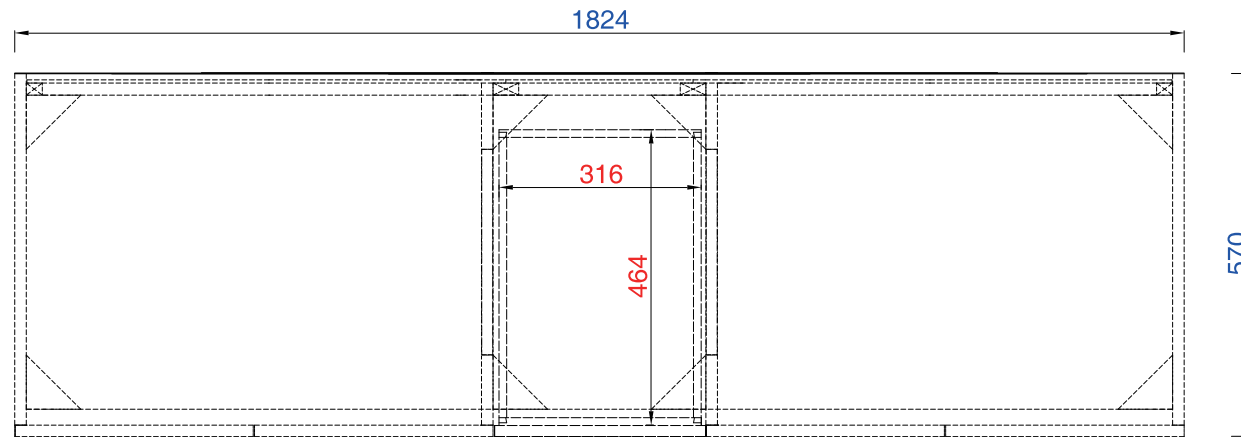

NOTE ONE: Countertops are not shown in these diagrams. (Cabinet Only)
NOTE TWO: This vanity does not have a Backsplash.

NOTE ONE: Countertops are not shown in these diagrams. (Cabinet Only)

NOTE TWO: Internal Shelves (Shown) are designed to align with sinks in James Martin's Optional Countertops.
Customers' own countertops and sinks may align differently, and modification may be required.

NOTE ONE: Countertops are not shown in these diagrams. (Cabinet Only)
NOTE TWO: This vanity does not have a Backsplash.

NOTE ONE: Countertops are not shown in these diagrams. (Cabinet Only)
NOTE TWO: This vanity does not have a Backsplash.

NOTE ONE: Countertops are not shown in these diagrams. (Cabinet Only)

NOTE TWO: Internal Shelves (Shown) are designed to align with sinks in James Martin's Optional Countertops.
Customers' own countertops and sinks may align differently, and modification may be required.