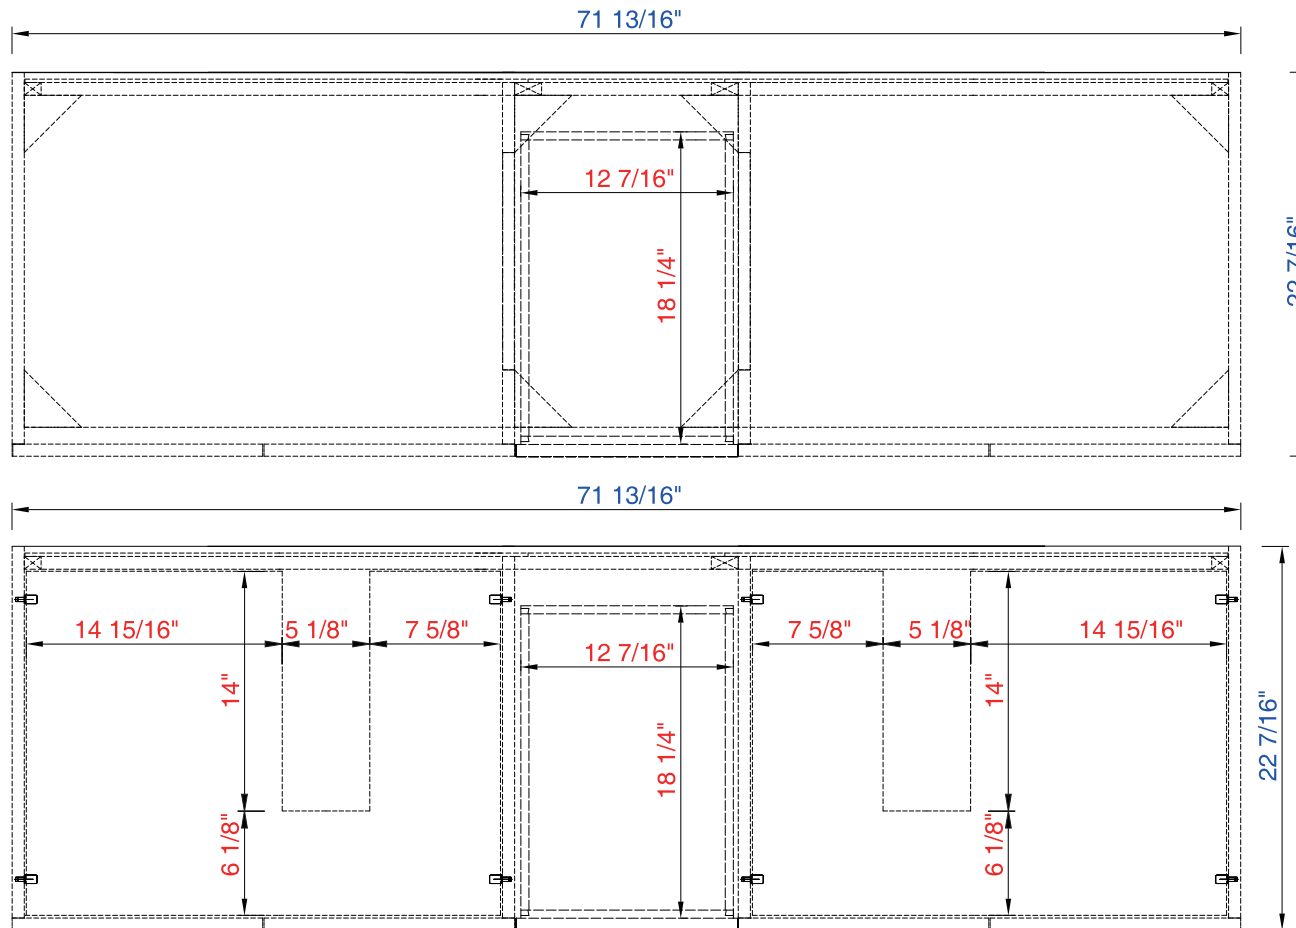

NOTE ONE: Countertops are not shown in these diagrams. (Cabinet Only)
NOTE TWO: This vanity does not have a Backsplash.

NOTE ONE: Countertops are not shown in these diagrams. (Cabinet Only)

NOTE TWO: Internal Shelves (Shown) are designed to align with sinks in James Martin's Optional Countertops.
Customers' own countertops and sinks may align differently, and modification may be required.

NOTE ONE: Countertops are not shown in these diagrams. (Cabinet Only)
NOTE TWO: This vanity does not have a Backsplash.

NOTE ONE: Countertops are not shown in these diagrams. (Cabinet Only)
NOTE TWO: This vanity does not have a Backsplash.

NOTE ONE: Countertops are not shown in these diagrams. (Cabinet Only)

NOTE TWO: Internal Shelves (Shown) are designed to align with sinks in James Martin's Optional Countertops.
Customers' own countertops and sinks may align differently, and modification may be required.

NOTE ONE: Countertops are not shown in these diagrams. (Cabinet Only)
NOTE TWO: This vanity does not have a Backsplash.