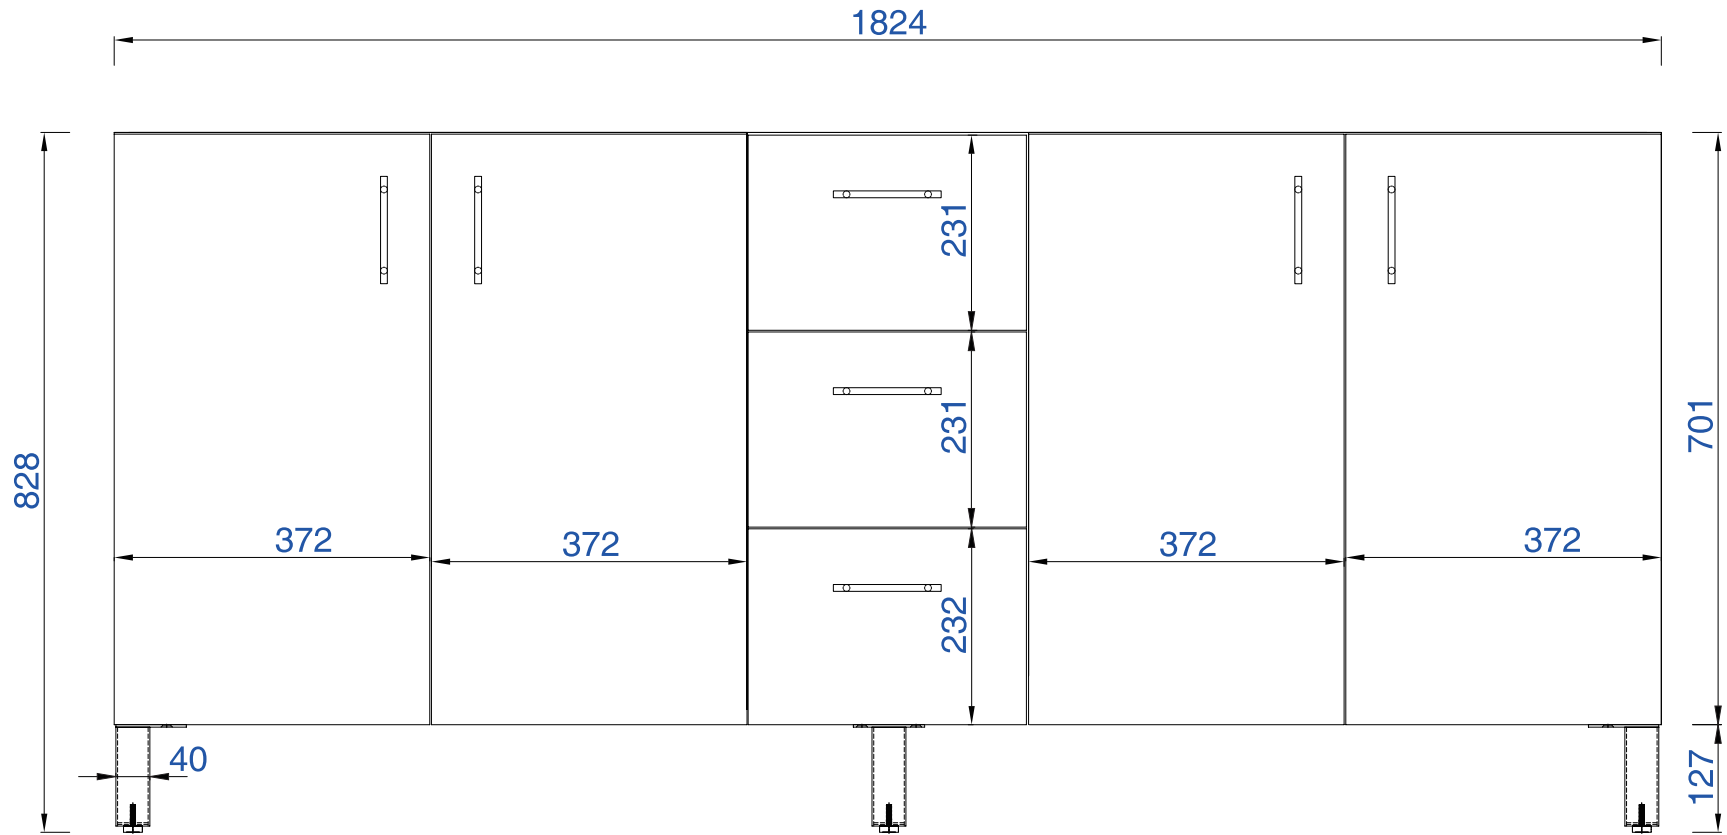

NOTE ONE: Countertops are not shown in these diagrams. (Cabinet Only)
NOTE TWO: This vanity does not have a Backsplash.

NOTE ONE: Countertops are not shown in these diagrams. (Cabinet Only)

NOTE TWO: Internal Shelves (Shown) are designed to align with sinks in James Martin's Optional Countertops.
Customers' own countertops and sinks may align differently, and modification may be required.

NOTE ONE: Countertops are not shown in these diagrams. (Cabinet Only)
NOTE TWO: This vanity does not have a Backsplash.

NOTE ONE: Countertops are not shown in these diagrams. (Cabinet Only)
NOTE TWO: This vanity does not have a Backsplash.

NOTE ONE: Countertops are not shown in these diagrams. (Cabinet Only)

NOTE TWO: Internal Shelves (Shown) are designed to align with sinks in James Martin's Optional Countertops.
Customers' own countertops and sinks may align differently, and modification may be required.

NOTE ONE: Countertops are not shown in these diagrams. (Cabinet Only)
NOTE TWO: This vanity does not have a Backsplash.