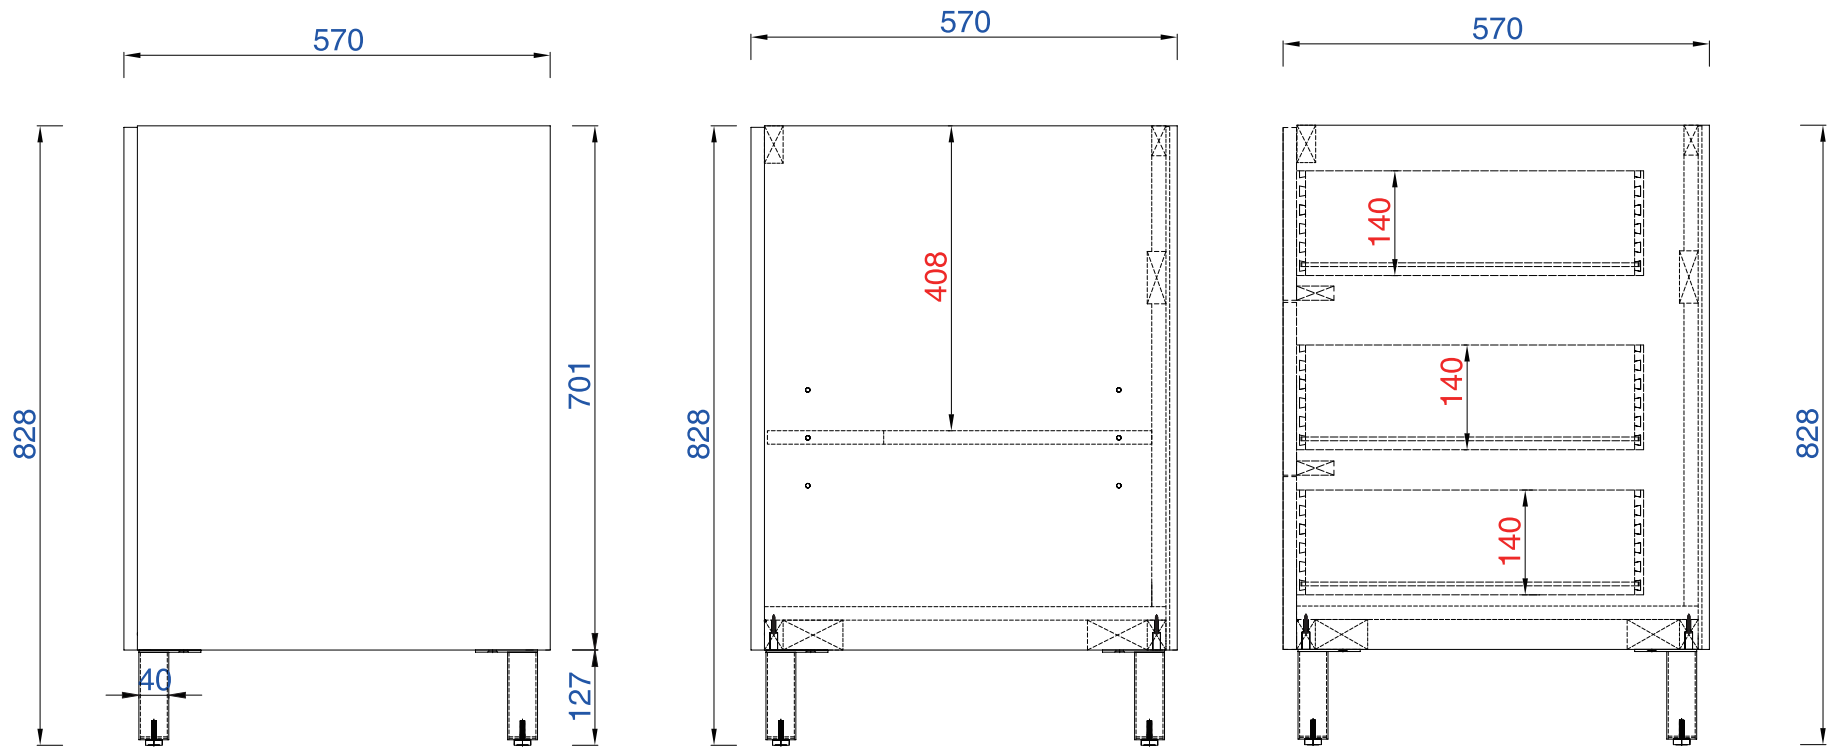

NOTE ONE: Countertops are not shown in these diagrams. (Cabinet Only)
NOTE TWO: This vanity does not have a Backsplash.

NOTE ONE: Countertops are not shown in these diagrams. (Cabinet Only)

NOTE TWO: Internal Shelves (Shown) are designed to align with sinks in James Martin's Optional Countertops.
Customers' own countertops and sinks may align differently, and modification may be required.

NOTE ONE: Countertops are not shown in these diagrams. (Cabinet Only)
NOTE TWO: This vanity does not have a Backsplash.

NOTE ONE: Countertops are not shown in these diagrams. (Cabinet Only)
NOTE TWO: This vanity does not have a Backsplash.

NOTE ONE: Countertops are not shown in these diagrams. (Cabinet Only)

NOTE TWO: Internal Shelves (Shown) are designed to align with sinks in James Martin's Optional Countertops.
Customers' own countertops and sinks may align differently, and modification may be required.

NOTE ONE: Countertops are not shown in these diagrams. (Cabinet Only)
NOTE TWO: This vanity does not have a Backsplash.