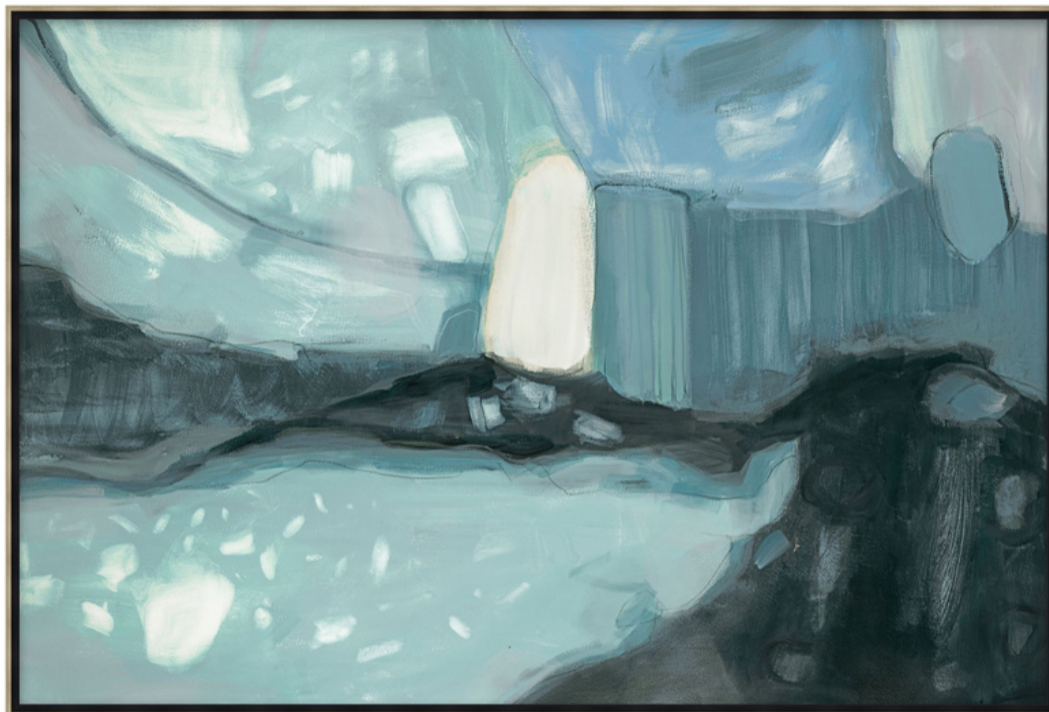

THEODORE ALEXANDER

Twinkling Sky 1

D2801S56011-4738

Twinkling Sky 1 is representative of abstract landscape art that fuses traditional landscape motifs with elements of abstract technique. This work on canvas radiates energy and movement utilizing strongly defined structural shapes that combine with fluid swathes of color. Contour and implied lines co-exist with irregular forms in a charming color palette of teal, charcoal, denim, and vanilla. Part of the carefully curated ART by TA collection.

- ▶ Canvas, Hand Embellished Semi Gloss, F1328 - Warm Silver Floater Frame - Width: 0.375

W 19 x D 2 x H 13 inches

Material(s):

Collection: Art by TA

Style: Modern / Formal Modern

Type: Décor / Wall Art