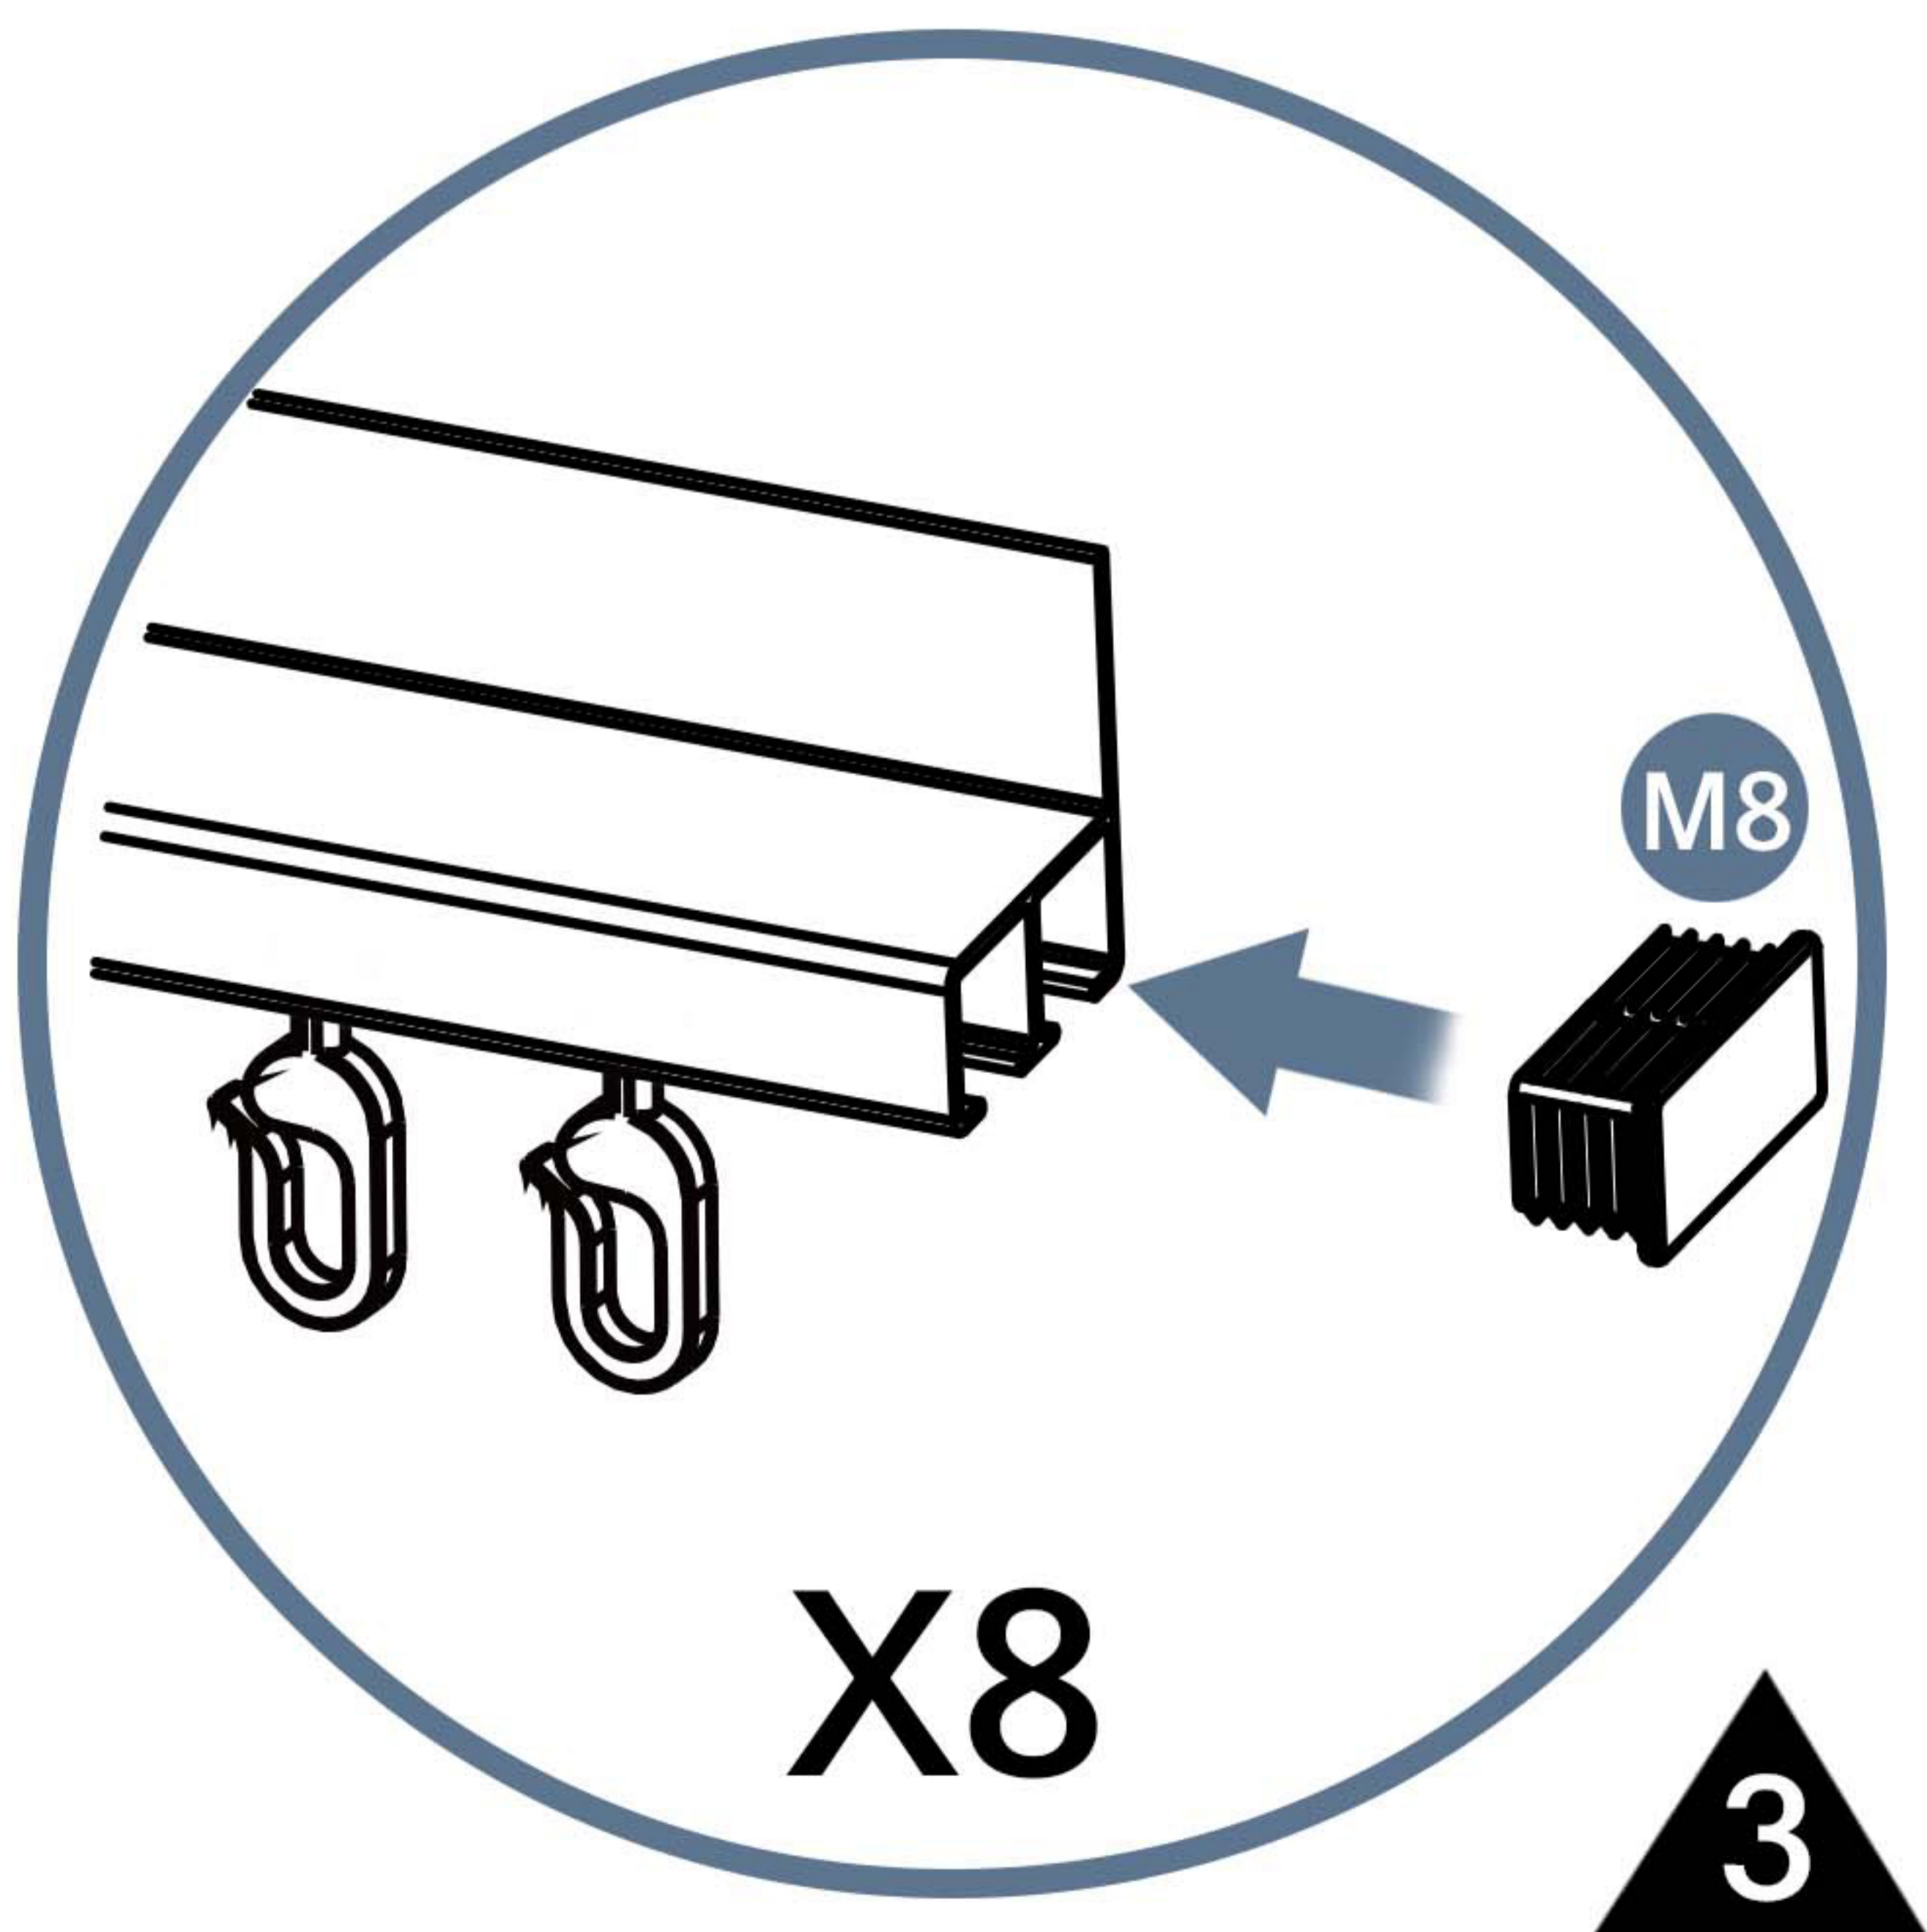

E-mail: cs.helper01@gmail.com

ACCESSORY CATALOGUE

BOX

SKU:C001G044V2-BE

Item no.	Reference Image	Qty.	Item no.	Reference Image	Qty.
Q		88	S		2
Z		1	S1		2
Z1		1	M8		16
Z2		2	X6	 M6X15mm	24
W		2	X8	 M4X15mm	28
W1		2			

STEP 1

Parts required

- W 2pcs
- S 2pcs
- M8 16pcs
- W1 2pcs
- S1 2pcs
- Q 88pcs

STEP 2

Parts required

X6 24pcs

Please align the inner three holes of the **W** **W1** **S** **S1** parts before screwing

STEP 3