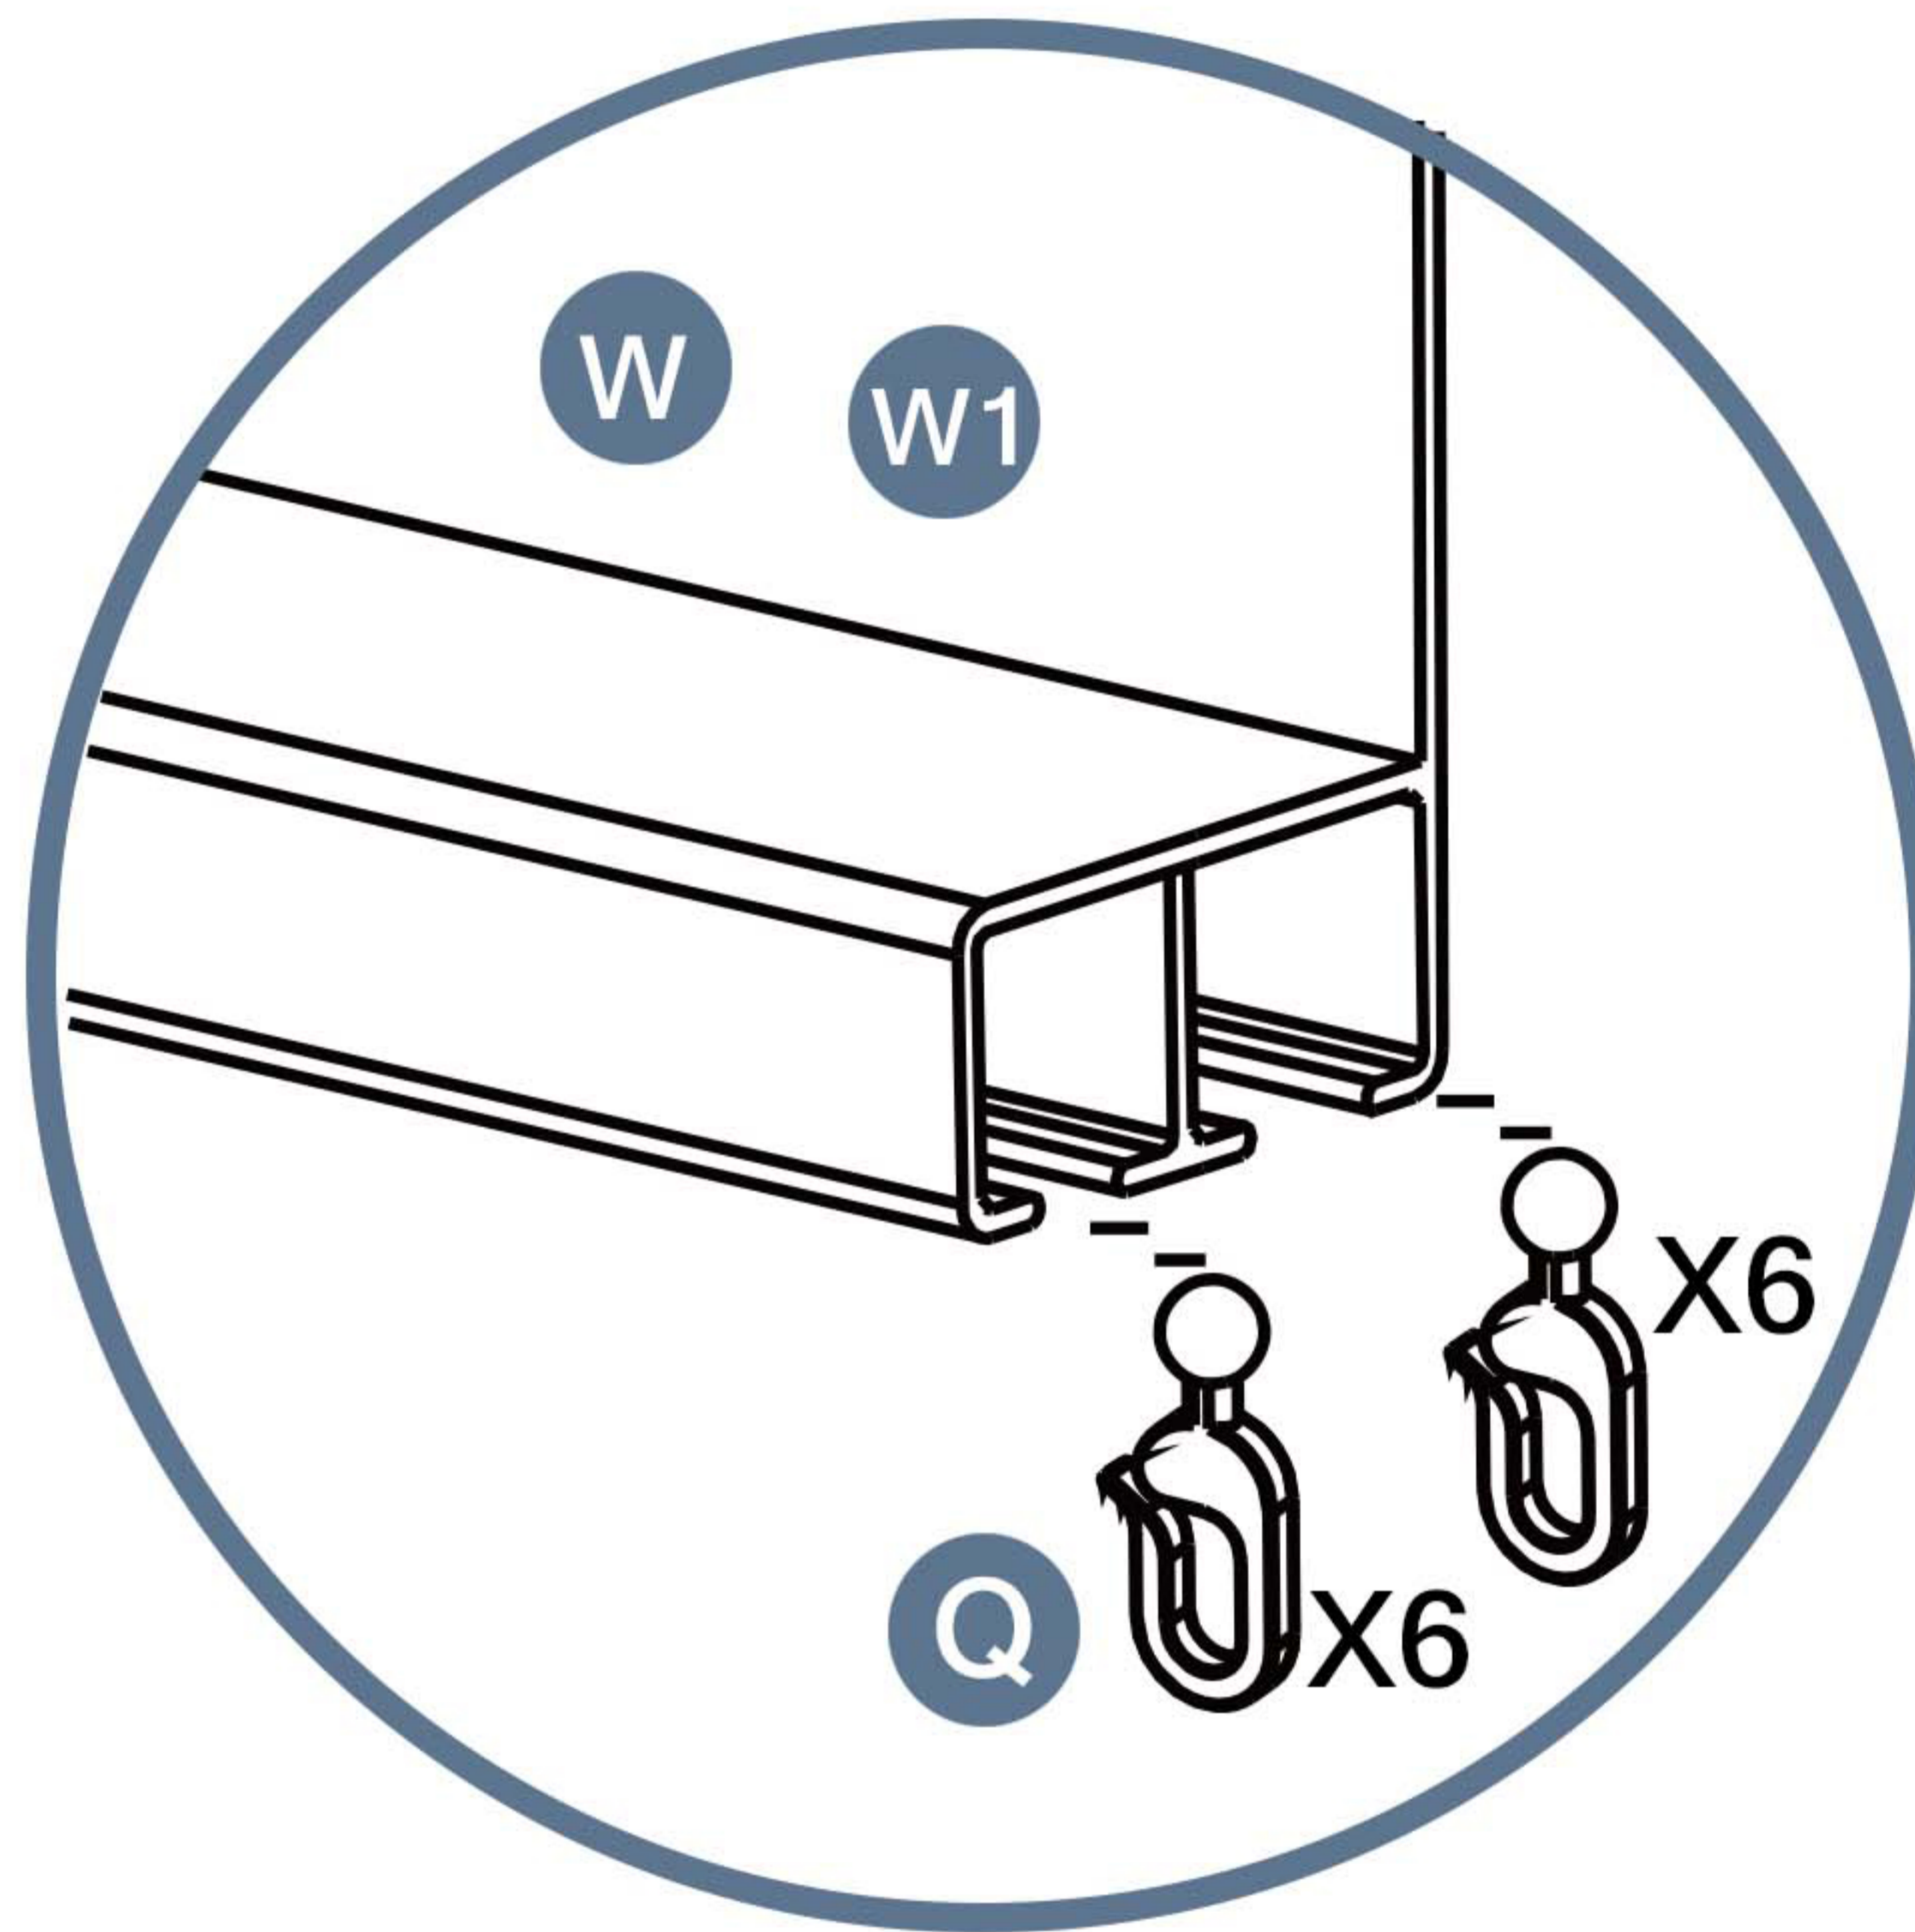

E-mail: cs.helper01@gmail.com

ACCESSORY CATALOGUE

BOX

SKU:C001G044V2-BE

Item no.	Reference Image	Qty.	Item no.	Reference Image	Qty.
Q		88	S		2
Z		1	S1		2
Z1		1	M8		16
Z2		2	X6	 M6X15mm	24
W		2	X8	 M4X15mm	28
W1		2			

STEP 1

Parts required

- W 2pcs
- S 2pcs
- M8 16pcs
- W1 2pcs
- S1 2pcs
- Q 88pcs

STEP 2

Parts required

X6 24pcs

Please align the inner three holes of the **W** **W1** **S** **S1** parts before screwing

STEP 3