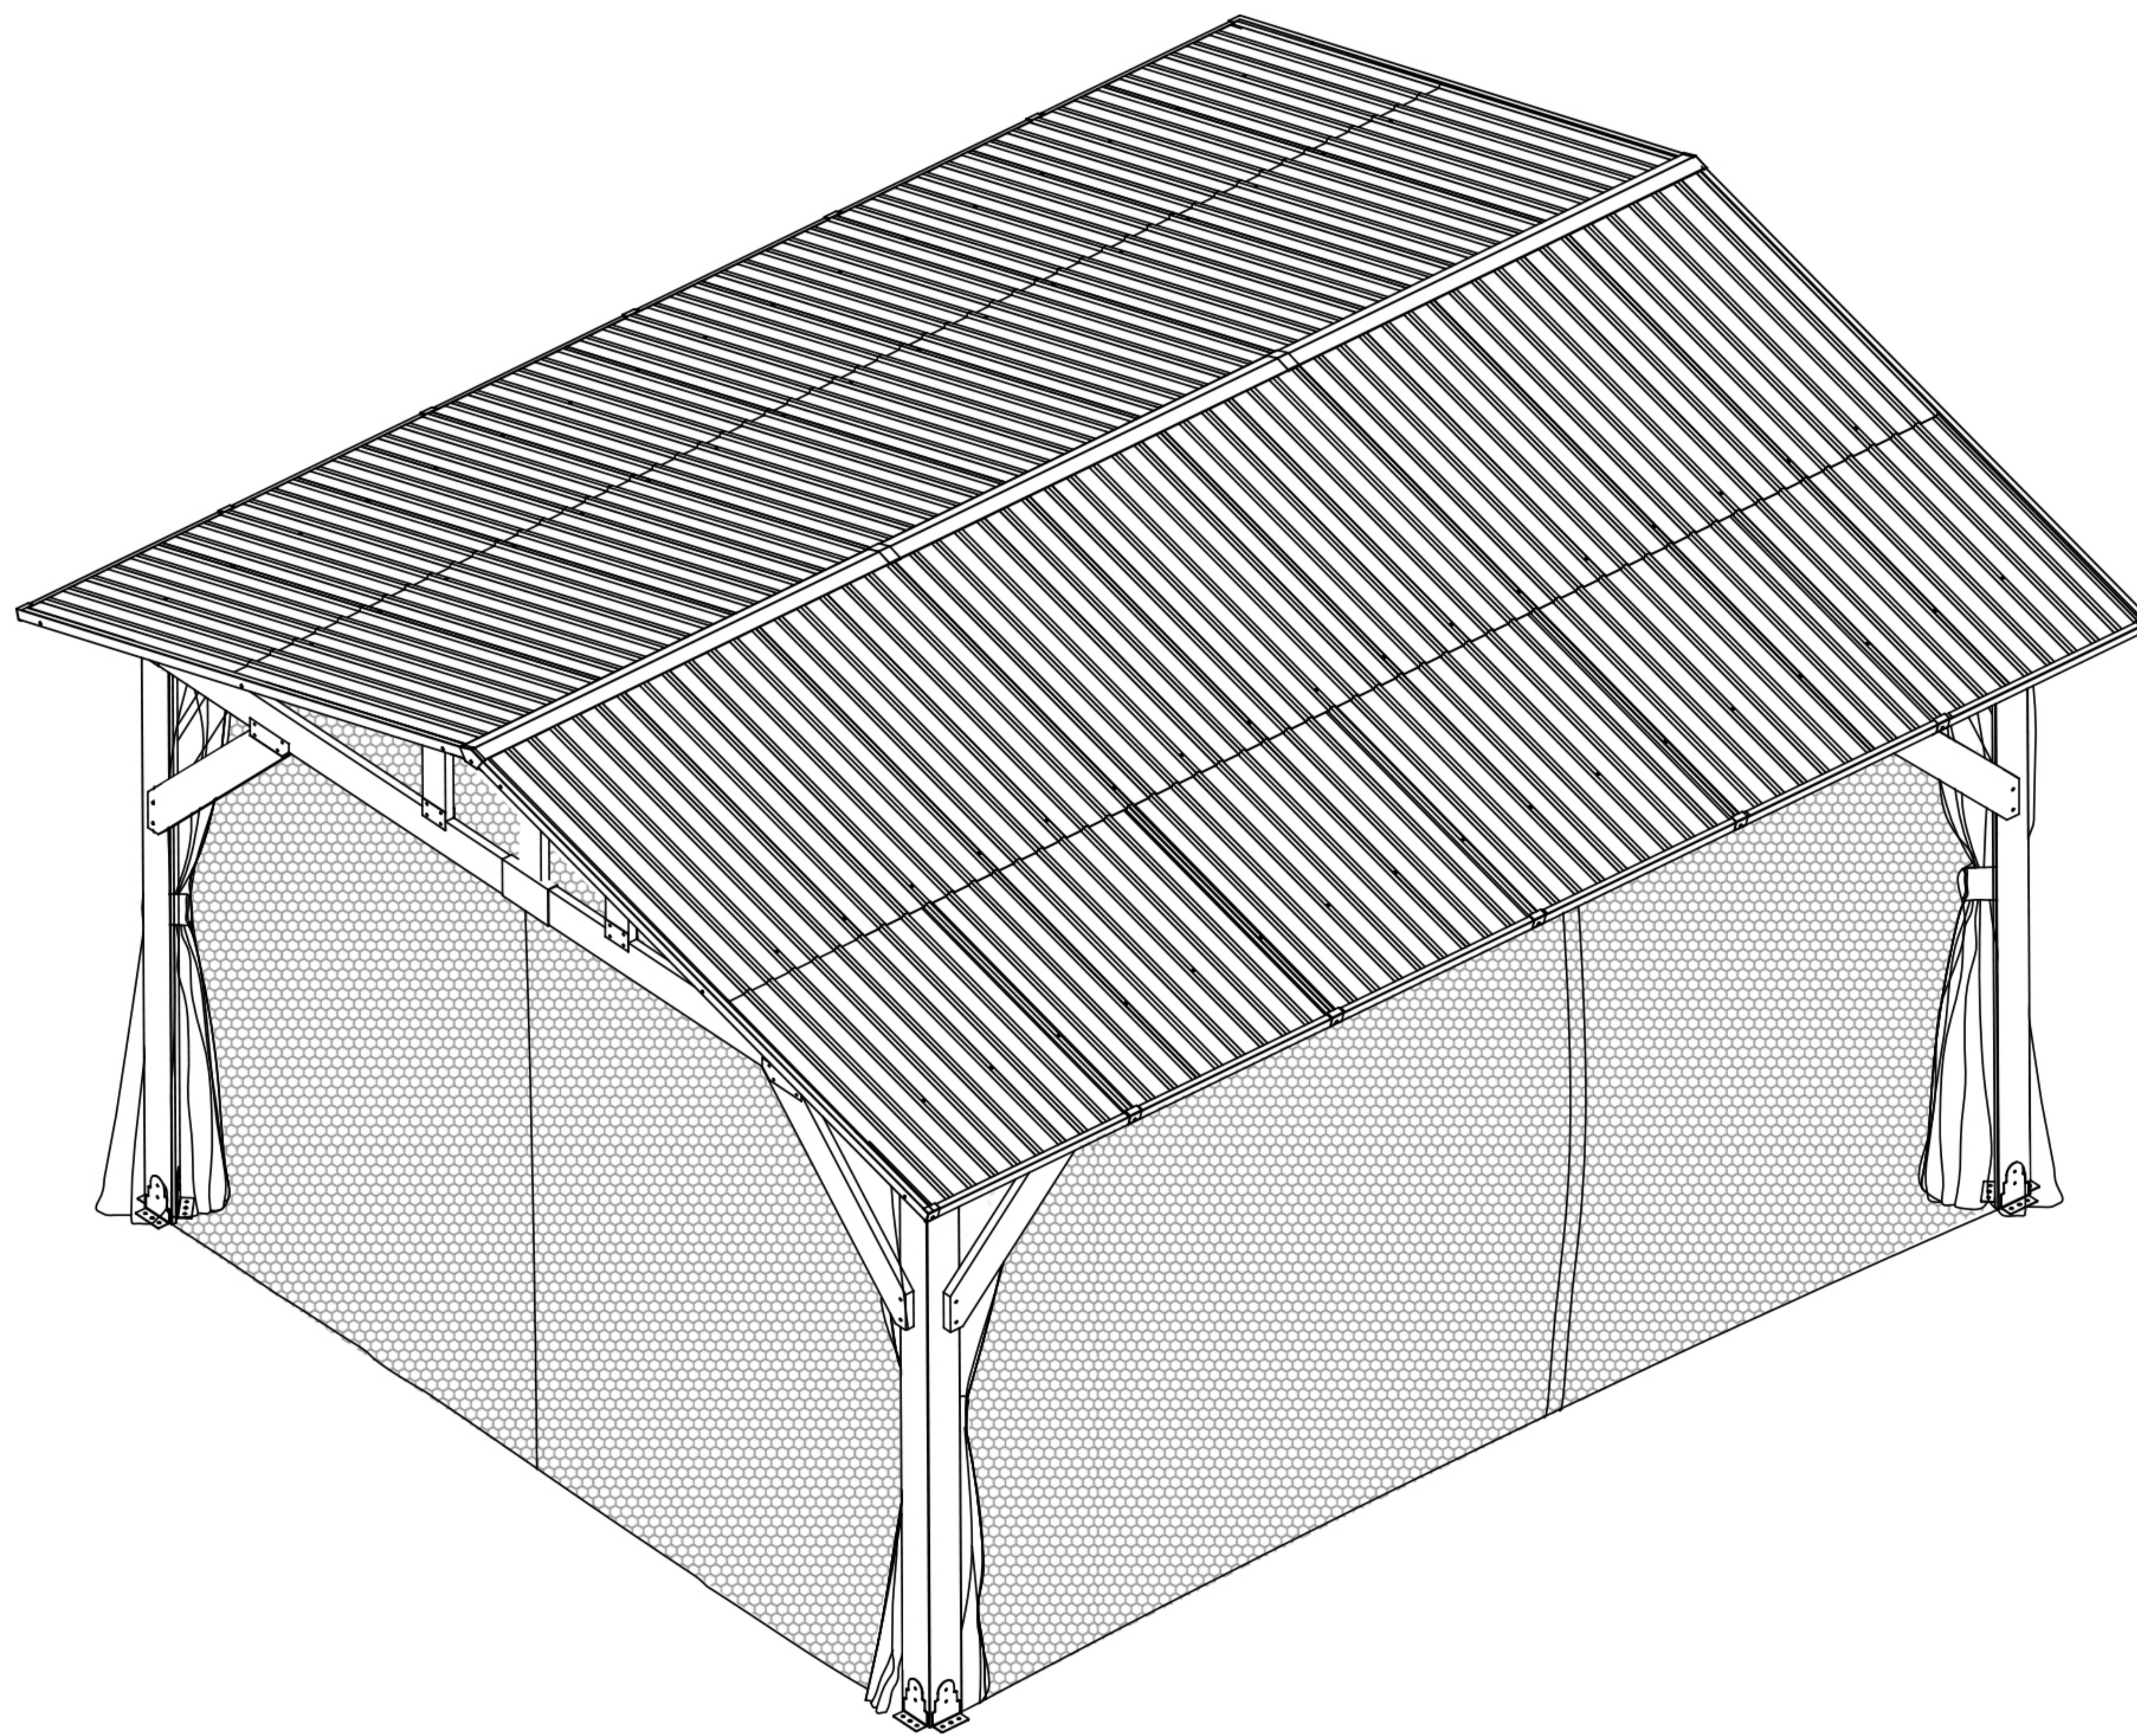

Wooden Gazebo
Netting and Curtain

13X15FT

SKU:C001G044V2-BE

ASSEMBLY INSTRUCTIONS

Please check the number of parts in the following accessory catalogue when unpacking. We have sent you more small parts for spare. If there is any missing or any questions about the installation. Please feel free to contact us. We will reply within 24 hours.

E-mail: cs.helper01@gmail.com

ACCESSORY CATALOGUE

BOX

SKU:C001G044V2-BE

Item no.	Reference Image	Qty.	Item no.	Reference Image	Qty.
Q		88	S		2
Z		1	S1		2
Z1		1	M8		16
Z2		2	X6	 M6X15mm	24
W		2	X8	 M4X15mm	28
W1		2			

STEP 1

Parts required

- W 2pcs
- S 2pcs
- M8 16pcs
- W1 2pcs
- S1 2pcs
- Q 88pcs

STEP 2

Parts required

X6 24pcs

Please align the inner three holes of the **W** **W1** **S** **S1** parts before screwing

STEP 3