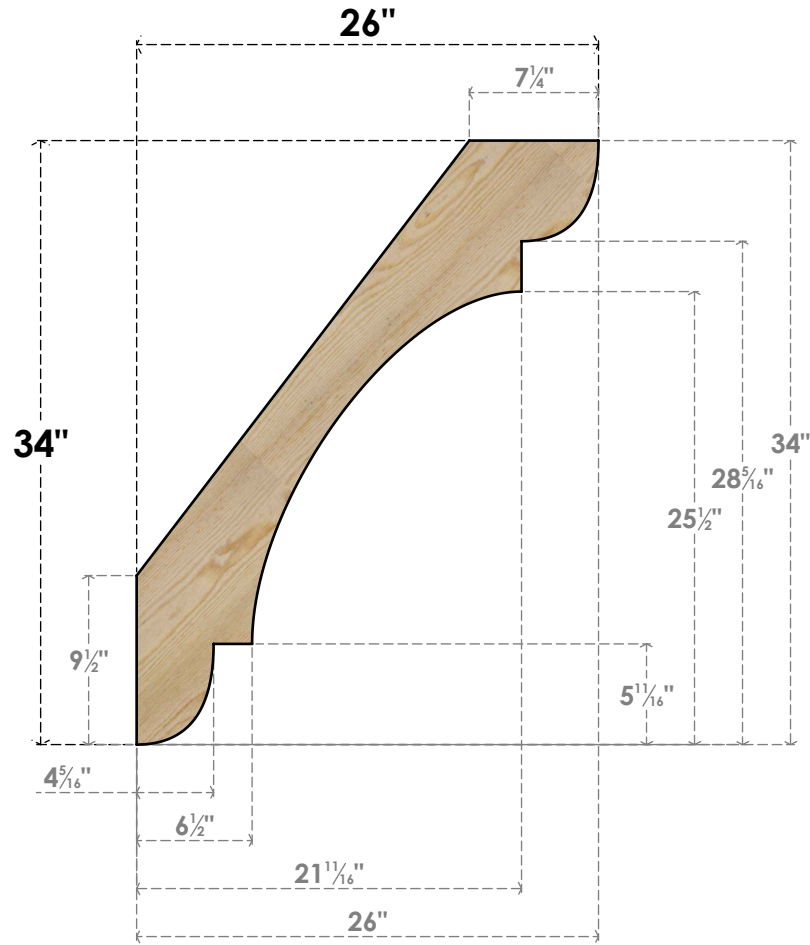

BRC06X26X34OLY00RDF

6"W X 26"D X 34"H OLYMPIC ROUGH SAWN BRACE, DOUGLAS FIR

SIDE

FRONT

EKENA MILLWORK
 2300 WEST MAIN ST.
 CLARKSVILLE, TX 75426
 TOLL FREE: 866-607-0453
 WWW.EKENAMILLWORK.COM

NOTES

1. INSTALLATION TO BE COMPLETED IN ACCORDANCE WITH MANUFACTURER'S SPECIFICATIONS.
2. DRAWING MAY NOT BE TO SCALE
3. THIS DRAWING IS INTENDED FOR DESIGN AND PLANNING PURPOSES ONLY.
4. ALL INFORMATION CONTAINED HEREIN WAS CURRENT AT THE TIME OF DEVELOPMENT BUT MUST BE REVIEWED AND APPROVED BY THE PRODUCT MANUFACTURER TO BE CONSIDERED ACCURATE.
5. PRODUCTS ARE NOT KILN DRIED. THIS ITEM IS UNIQUE AND WILL CONTAIN THE NATURAL VARIATIONS THAT THE WOOD SPECIES OFFERS. THIS MAY RESULT IN VARIATIONS UP TO 1/4"