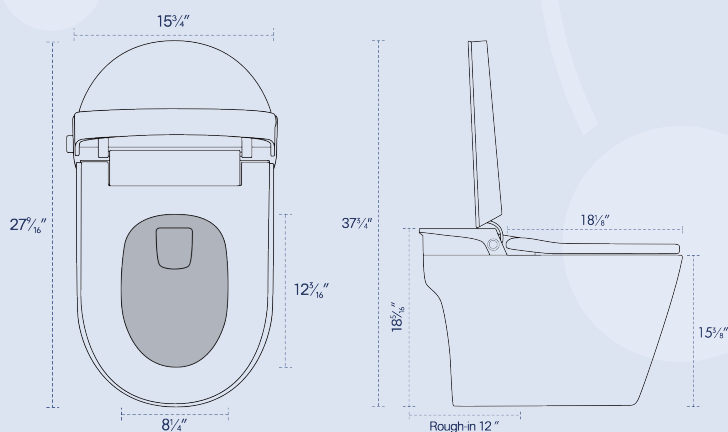

INSTALLATION

- Floor Mounted

PARTS INCLUDED

- Toilet Bowl
- Bidet Assembly
- Remote Control
- Wax Ring Gasket
- Flange
- Mounting Bolts
- Battery Box
- Angle Valve
- Footprint Template
- Fragrance Tablet
- Supply Line
- User Manual
- Installation Guide

SPECIFICATIONS

- Dimensions: 15³/₄"W x 27⁹/₁₆"D x 18⁵/₁₆"H
- Net Weight: 94.6 lbs

COLORS & FINISHES

White

White/Gray