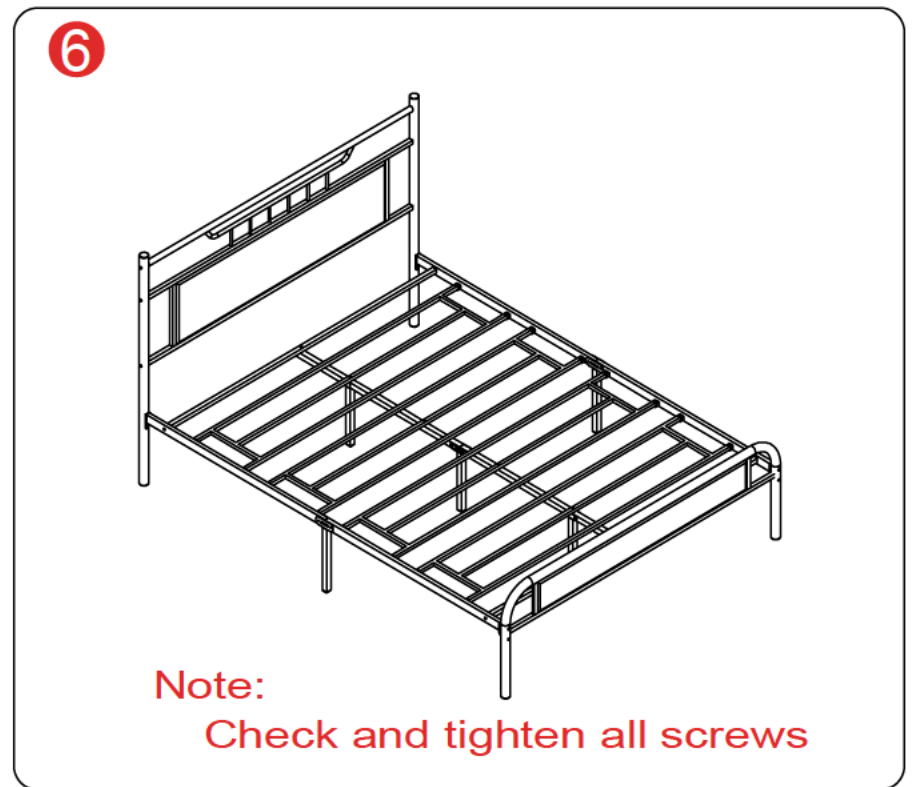

Return Policy

believes you will absolutely love your Metal platform bed. But if for some reason you want to return the foundation, please contact us directly before you decide to return your product. Our customer service organization can answer most concerns and assist you with any questions you may have about your new foundation, please email us first at: The item must be return within 30 days of delivery for a full refund. The item must be returned in good condition, in original box, with all original proof of purchase, parts and accessories.

1

Note: For easy setup intention, do not tighten screws during the installation process

(B) M6x60 6pcs (N) M4 2pcs

2

(A) M8x50 4pcs (E) M6x30 4pcs (L) M8 8pcs (M) M6x20 4pcs (N) M4 2pcs

We'd Love to Hear from You