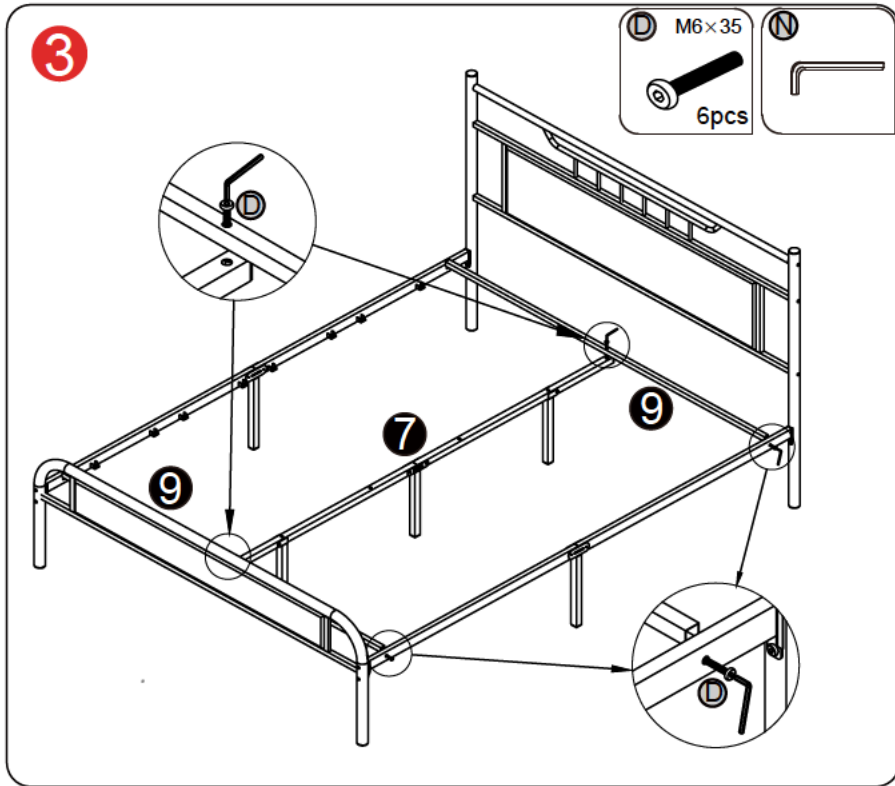

Bed Frame Installation Manual

Componets ▶

Screws & Tools ▶

(A)		M8x50mm	x4
(B)		M6x60mm	x6
(C)		M6x50mm	x2
(D)		M6x35mm	x8
(E)		M6x30mm	x4
(F)		M6x20mm	x16
(L)		M8	x8
(M)		M6x20mm	x4
(N)		M4	x2

Check all the components & screws before assembly. Do not install in case part is missing, contact us to get. Send email with your question to within 24 hours. We will resend

1

Note: For easy setup intention, do not tighten screws during the installation process

(B) M6x60 6pcs (N) M4 2pcs

2

(A) M8x50 4pcs (E) M6x30 4pcs (L) M8 8pcs (M) M6x20 4pcs (N) M4 2pcs

We'd Love to Hear from You