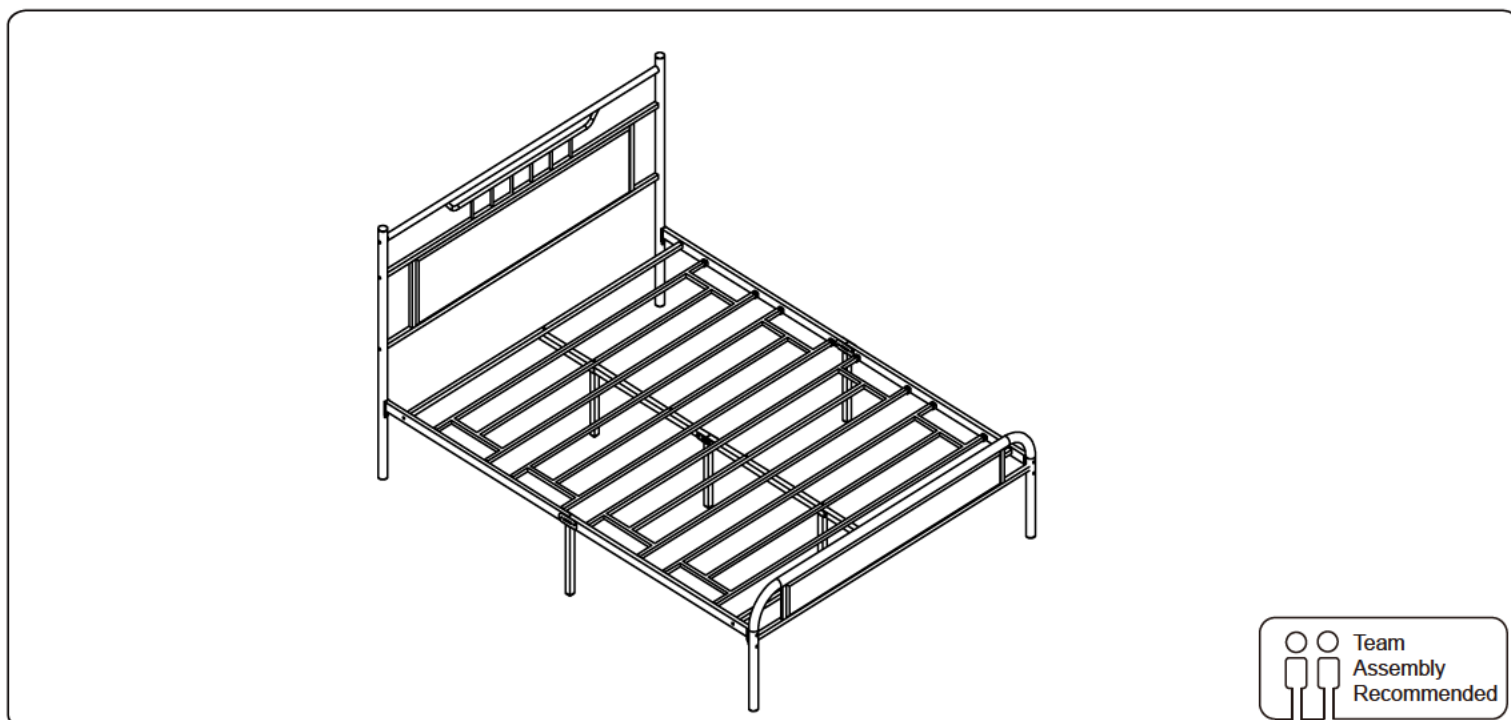

Bed Frame Installation Manual

Componets ▶

Screws & Tools ▶

(A)		M8x50mm	x4
(B)		M6x60mm	x6
(C)		M6x50mm	x2
(D)		M6x35mm	x8
(E)		M6x30mm	x4
(F)		M6x20mm	x16
(L)		M8	x8
(M)		M6x20mm	x4
(N)		M4	x2

Check all the components & screws before assembly. Do not install in case part is missing, contact us to get. Send email with your question to within 24 hours. We will resend

Return Policy

believes you will absolutely love your Metal platform bed. But if for some reason you want to return the foundation, please contact us directly before you decide to return your product. Our customer service organization can answer most concerns and assist you with any questions you may have about your new foundation, please email us first at: The item must be return within 30 days of delivery for a full refund. The item must be returned in good condition, in original box, with all original proof of purchase, parts and accessories.