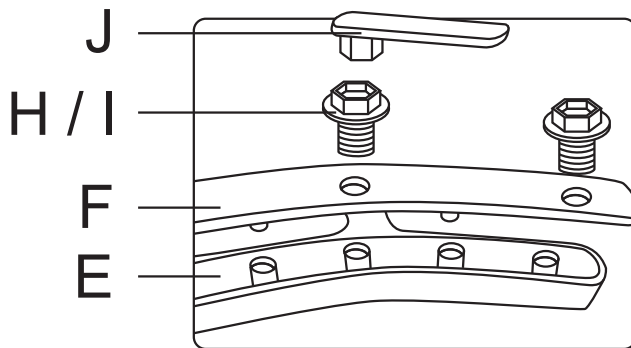

STEP 1 COFFEE TABLE

All screw mounting washers

H 	I 
8 pc	8 pc

STEP 2

A 	B 
1 pc	1 pc
C 	J 
1 pc	1 pc

STEP 3

The installation is complete.
Make sure all the screws are fully tighten.

STEP 1 SINGLE SOFA

All screw mounting washers

STEP 2

<p>(C)</p>	<p>(D)</p>
1 pc	1 pc
<p>(E)</p>	<p>(F)</p>
1 pc	1 pc
<p>(J)</p>	
1 pc	

STEP 3

The installation is complete.
Make sure all the screws are fully tighten.

STEP 1 LOVESEAT SOFA