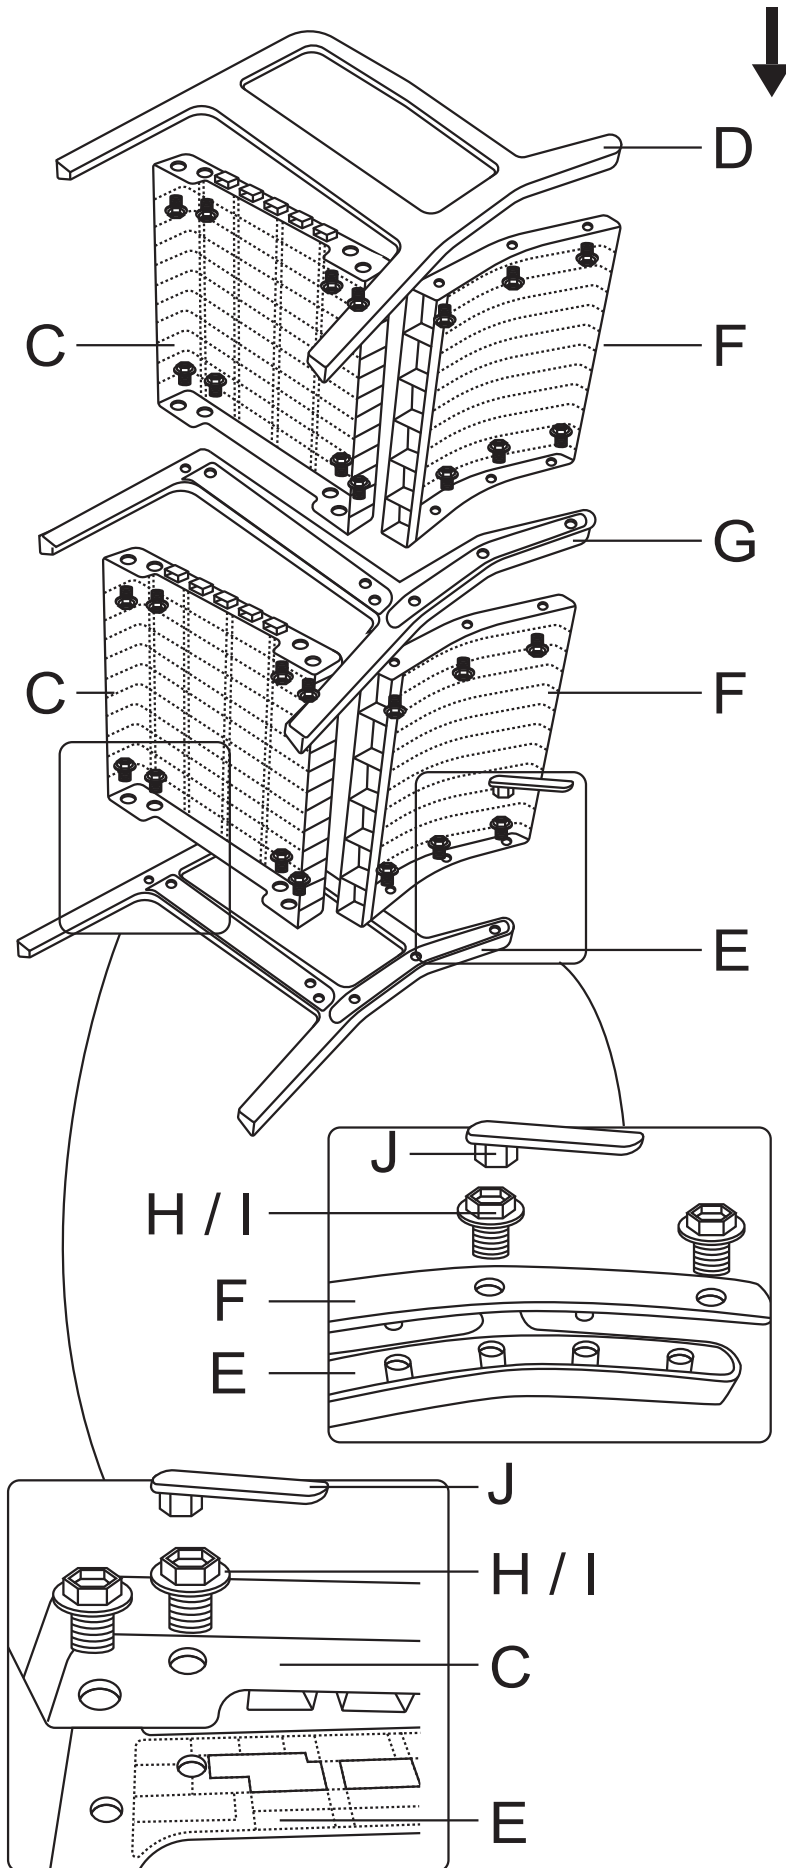

HARDWARE LIST

<p>Ⓜ</p> 	<p>Ⓜ</p> 	<p>Ⓜ</p> 
<p>50 pc</p>	<p>50 pc</p>	<p>1 pc</p>

PART LIST

<p>(A)</p> 	<p>(B)</p> 	<p>(C)</p> 	<p>(D)</p> 
<p>1 pc</p>	<p>1 pc</p>	<p>4 pc</p>	<p>2 pc</p>
<p>(E)</p> 	<p>(F)</p> 	<p>(G)</p> 	
<p>2 pc</p>	<p>3 pc</p>	<p>1 pc</p>	

STEP 1 COFFEE TABLE

All screw mounting washers

H 	I 
8 pc	8 pc

STEP 2

A 	B 
1 pc	1 pc
C 	J 
1 pc	1 pc

STEP 3

The installation is complete.
Make sure all the screws are fully tighten.

STEP 1 SINGLE SOFA

All screw mounting washers

STEP 2

<p>(C)</p>	<p>(D)</p>
1 pc	1 pc
<p>(E)</p>	<p>(F)</p>
1 pc	1 pc
<p>(J)</p>	
1 pc	

STEP 3

The installation is complete.
Make sure all the screws are fully tighten.

STEP 1 LOVESEAT SOFA

All screw mounting washers

 Ⓜ	 Ⓜ
28 pc	28 pc

STEP 2

C 	D
2 pc	1 pc
E 	F
1 pc	2 pc
G 	J
1 pc	1 pc

STEP 3

**The installation is complete.
Make sure all the screws are fully tighten.**

AFTER-SALE SERVICE CARD

If you have any suggestions for our products or find that the products have quality problems, please contact us first, our after-sales team will reply you within 24 hours, and we will do our best to give you solutions until you are satisfied.