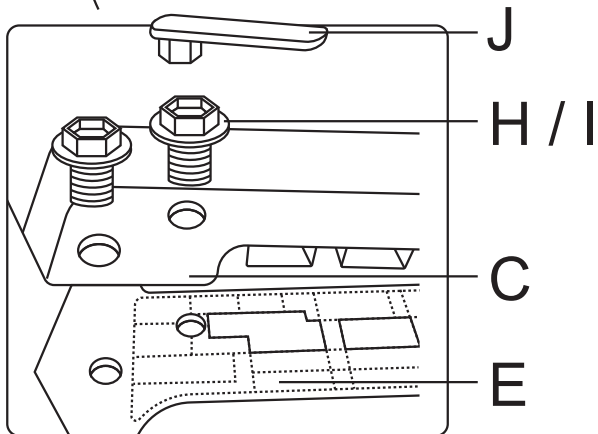

STEP 1 COFFEE TABLE

All screw mounting washers

H 	I 
8 pc	8 pc

STEP 2

A 	B 
1 pc	1 pc
C 	J 
1 pc	1 pc

STEP 3

The installation is complete.
Make sure all the screws are fully tighten.

STEP 1 SINGLE SOFA

All screw mounting washers

STEP 2

<p>(C)</p>	<p>(D)</p>
1 pc	1 pc
<p>(E)</p>	<p>(F)</p>
1 pc	1 pc
<p>(J)</p>	
1 pc	

STEP 3

The installation is complete.
Make sure all the screws are fully tighten.

STEP 1 LOVESEAT SOFA