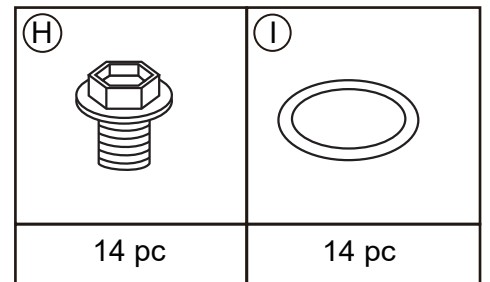

STEP 1 SINGLE SOFA

All screw mounting washers