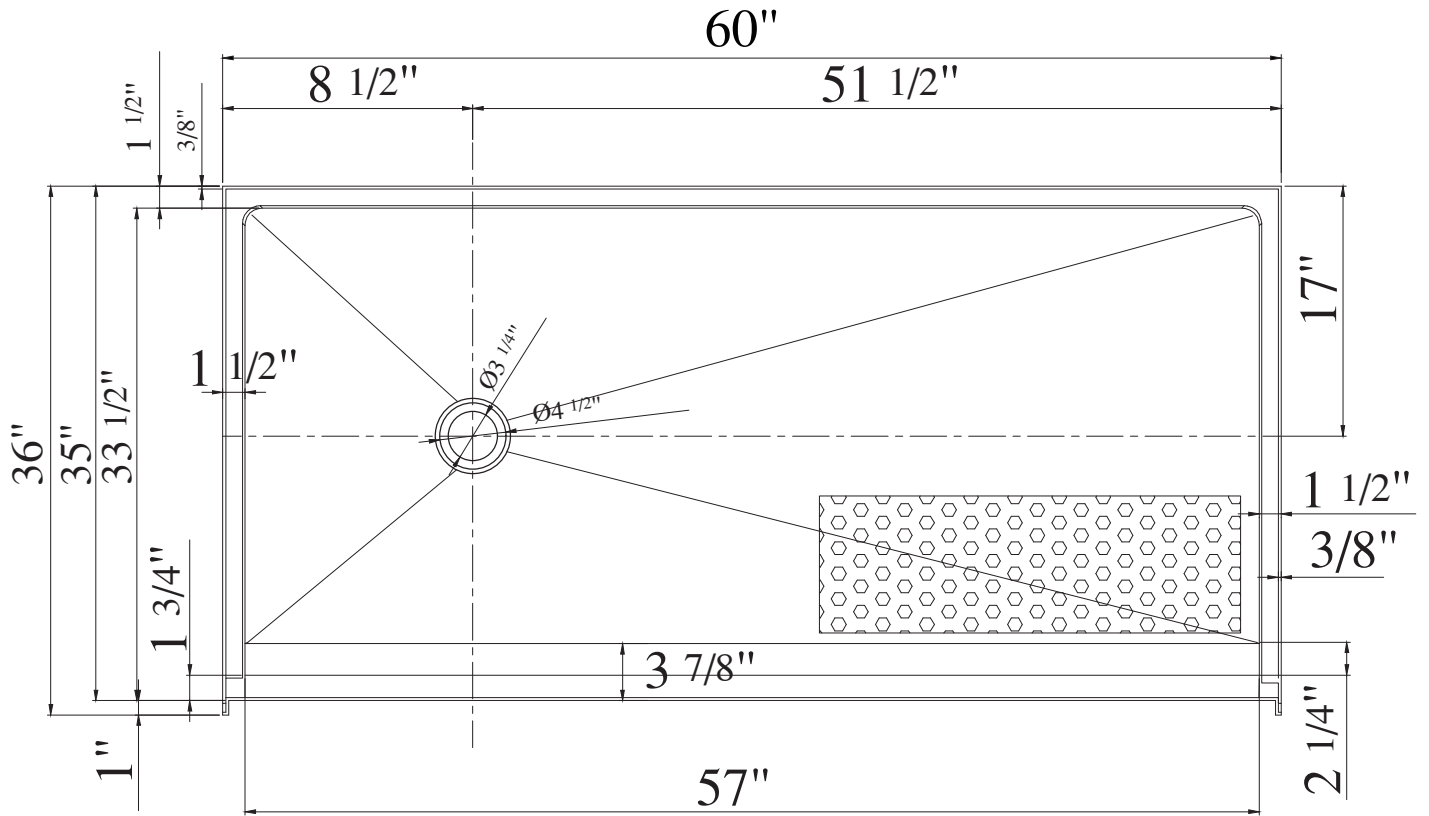

626 679 3588
support@trendytotesinc.com
162 Atlantic St, Pomona, CA 91768

SIZE DETAILS

HIGH QUALITY
ACRYLIC SHOWER BASE

N-ADA-6036L

support@trendytotesinc.com
626 679 3588

PRODUCT
INSTRUCTION
VIDEO

SIZE DETAILS

Top View

Front View