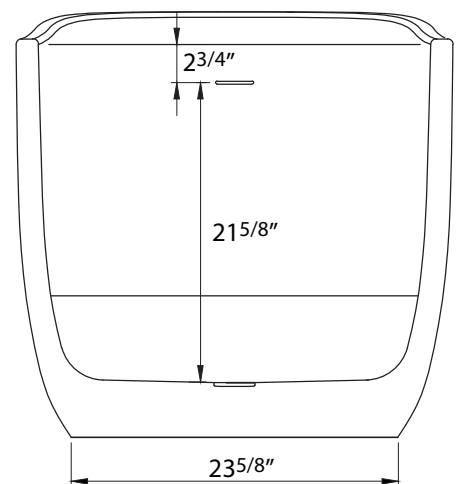

DIMENSION DETAILS

Freestanding Bathtub

MODEL No.Z3V78-47

(Top View)

(Front View)

(Side View)