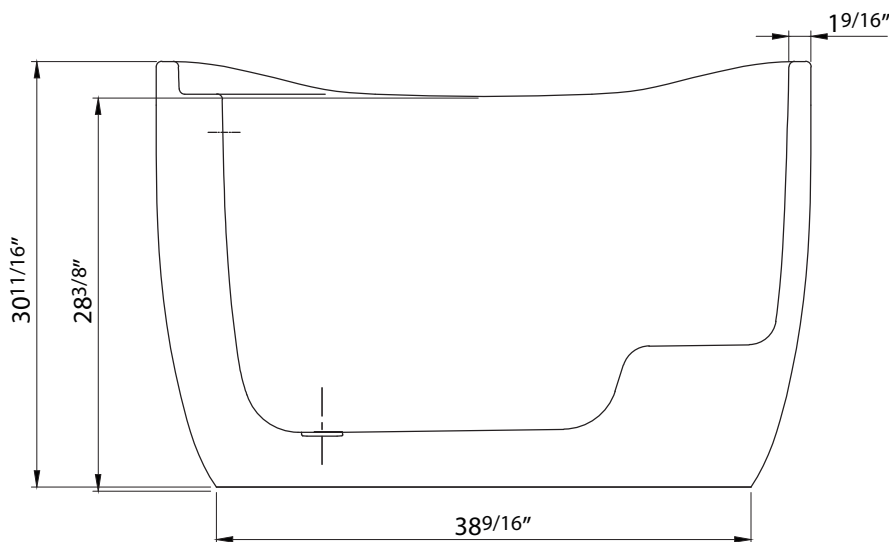

DIMENSION DETAILS

Freestanding Bathtub

MODEL No.Z3V78-47

(Top View)

(Front View)

(Side View)