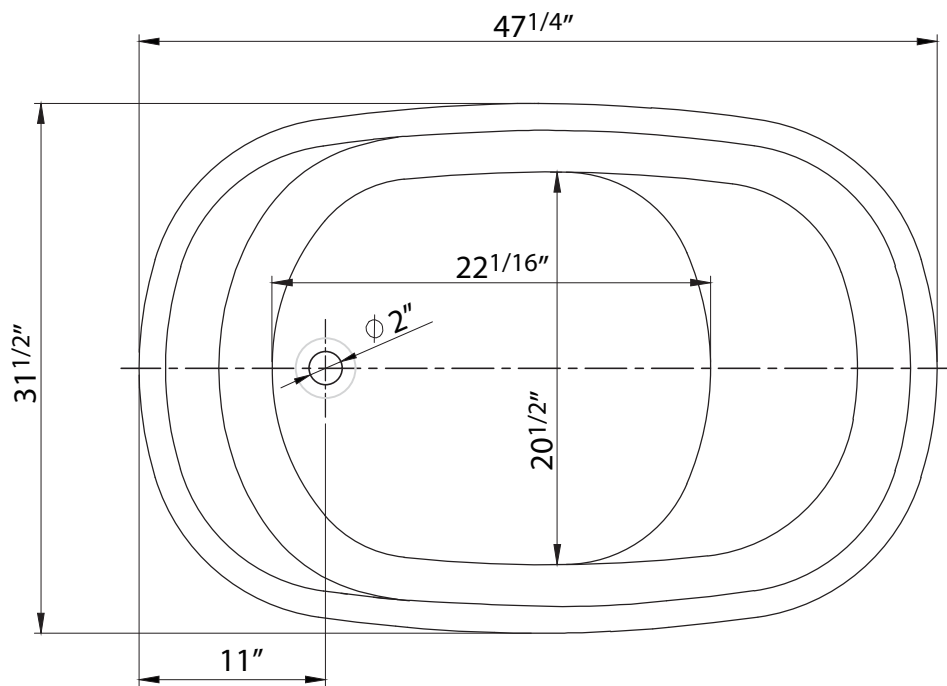

DIMENSION DETAILS

Freestanding Bathtub

MODEL No.Z3V78-47

(Top View)

(Front View)

(Side View)