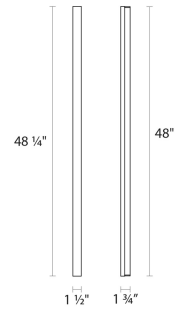

Project:

Spec Sheet

Dimensions

Height:	1.5"
Width:	48.25"
Extends:	1.75"
Minimum Extension:	1.75"
Maximum Extension:	1.75"
Size:	Slim 48"
Canopy/Backplate/Base Depth:	1.5
Canopy/Backplate/Base Height:	48

Electrical Specs

Bulb(s) Included?:	Yes
Bulb 1 Type:	Integral LED
Input Voltage:	120VAC
Wattage:	36
Initial Lumens:	2200
Delivered Lumens:	1776
Color Temperature:	3000K
CRI:	90
Power Supply Type:	Transformer
Power Supply Quantity:	1
Power Supply Location:	Remote
Dimming Type:	ELV
Bulb Max Wattage:	36

Installation

Installation:	Licensed electrician required
Installation Orientation:	Any Orientation

Shipping

Carton 1 L x W x H:	51" X 7" X 7"
Carton 1 Gross Weight:	4 LBS

Shade

Shade 1 Material:	Optical Acrylic
-------------------	-----------------