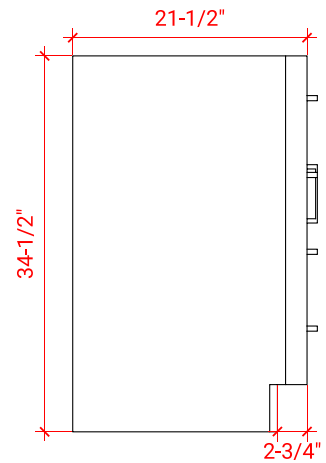

72" DOUBLE SINK BASE CABINET

BASE CABINET DIMENSIONS

72" W x 21.5" D x 34.5" H

FEATURES

- Solid wood frame & plywood panels
- Dovetail drawers and joints
- Soft closing doors & drawers

HARDWARE FINISHES

Brushed Nickel Satin Brass Matte Black Polished Chrome

AVAILABLE COLORS

White Grey Midnight Blue

FRONT VIEW

SIDE VIEW

PLAN VIEW

72" DOUBLE RECTANGLE SINK COUNTERTOP WITH 1.5 IN. THICKNESS

OVERALL DIMENSIONS

72.25" W x 22" D x 1.5" H

COUNTERTOP PLAN VIEW

EDGE SIDE VIEW

THREE DIMENSIONAL COUNTERTOP VIEW