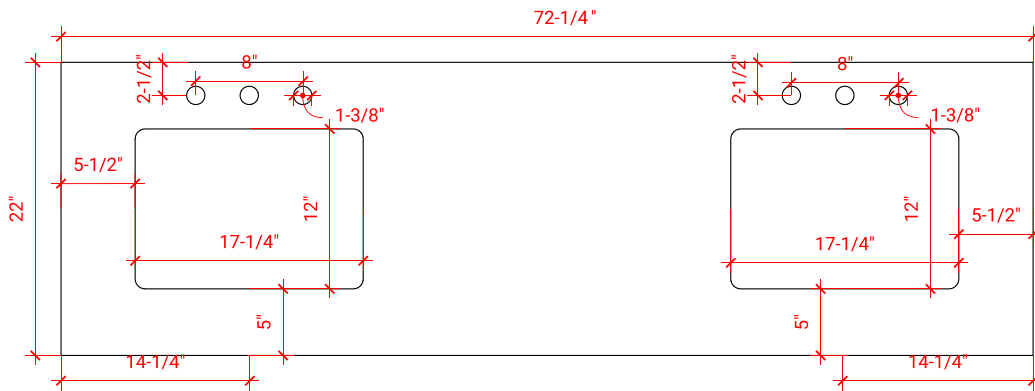

72" DOUBLE SINK BASE CABINET

BASE CABINET DIMENSIONS

72" W x 21.5" D x 34.5" H

FEATURES

- Solid wood frame & plywood panels
- Dovetail drawers and joints
- Soft closing doors & drawers

HARDWARE FINISHES

Brushed Nickel Satin Brass Matte Black Polished Chrome

AVAILABLE COLORS

White Grey Midnight Blue

FRONT VIEW

SIDE VIEW

PLAN VIEW

72" DOUBLE RECTANGLE SINK COUNTERTOP WITH 1.5 IN. THICKNESS

OVERALL DIMENSIONS

72.25" W x 22" D x 1.5" H

COUNTERTOP OPTIONS

Carrara White Quartz

FEATURES

- Solid countertop with mitered edges & seams
- Undermount white rectangular sink
- Pre-drilled for 8" widespread faucet

INCLUDED

- Countertop
- Matching Backsplash
- Rectangle Sinks

COUNTERTOP PLAN VIEW

EDGE SIDE VIEW

THREE DIMENSIONAL COUNTERTOP VIEW