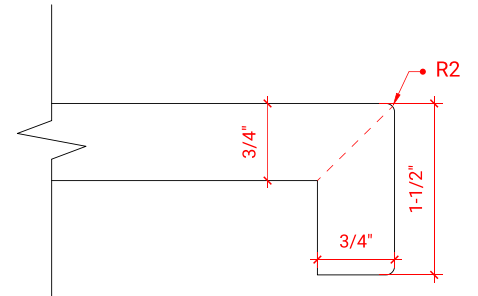

72" DOUBLE SINK BASE CABINET

BASE CABINET DIMENSIONS

72" W x 21.5" D x 34.5" H

FEATURES

- Solid wood frame & plywood panels
- Dovetail drawers and joints
- Soft closing doors & drawers

HARDWARE FINISHES

Brushed Nickel Satin Brass Matte Black Polished Chrome

AVAILABLE COLORS

White Grey Midnight Blue

FRONT VIEW

SIDE VIEW

PLAN VIEW

72" DOUBLE RECTANGLE SINK COUNTERTOP WITH 1.5 IN. THICKNESS

OVERALL DIMENSIONS

72.25" W x 22" D x 1.5" H

COUNTERTOP OPTIONS

Carrara White Quartz

FEATURES

- Solid countertop with mitered edges & seams
- Undermount white rectangular sink
- Pre-drilled for 8" widespread faucet

INCLUDED

- Countertop
- Matching Backsplash
- Rectangle Sinks

COUNTERTOP PLAN VIEW

EDGE SIDE VIEW

THREE DIMENSIONAL COUNTERTOP VIEW