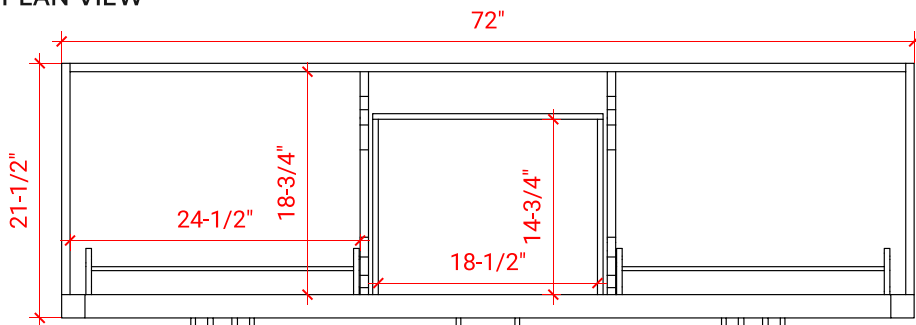

72" DOUBLE SINK BASE CABINET

BASE CABINET DIMENSIONS

72" W x 21.5" D x 34.5" H

FEATURES

- Solid wood frame & plywood panels
- Dovetail drawers and joints
- Soft closing doors & drawers

HARDWARE FINISHES

Brushed Nickel Satin Brass Matte Black Polished Chrome

AVAILABLE COLORS

White Grey Midnight Blue

FRONT VIEW

SIDE VIEW

PLAN VIEW

72" DOUBLE RECTANGLE SINK COUNTERTOP WITH 1.5 IN. THICKNESS

OVERALL DIMENSIONS

72.25" W x 22" D x 1.5" H

COUNTERTOP OPTIONS

Carrara White Quartz

FEATURES

- Solid countertop with mitered edges & seams
- Undermount white rectangular sink
- Pre-drilled for 8" widespread faucet

INCLUDED

- Countertop
- Matching Backsplash
- Rectangle Sinks

COUNTERTOP PLAN VIEW

EDGE SIDE VIEW

THREE DIMENSIONAL COUNTERTOP VIEW