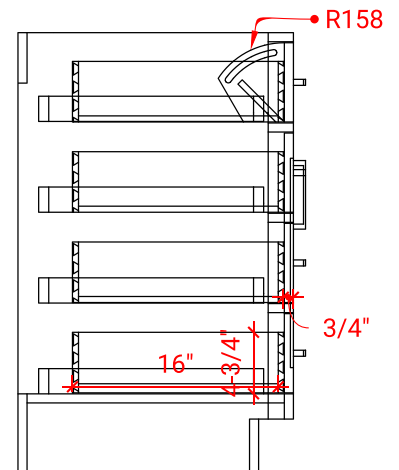

72" DOUBLE SINK BASE CABINET

BASE CABINET DIMENSIONS

72" W x 21.5" D x 34.5" H

FEATURES

- Solid wood frame & plywood panels
- Dovetail drawers and joints
- Soft closing doors & drawers

HARDWARE FINISHES

Brushed Nickel Satin Brass Matte Black Polished Chrome

AVAILABLE COLORS

White Grey Midnight Blue

FRONT VIEW

SIDE VIEW

PLAN VIEW

72" DOUBLE RECTANGLE SINK COUNTERTOP WITH 1.5 IN. THICKNESS

OVERALL DIMENSIONS

72.25" W x 22" D x 1.5" H

COUNTERTOP PLAN VIEW

EDGE SIDE VIEW

THREE DIMENSIONAL COUNTERTOP VIEW