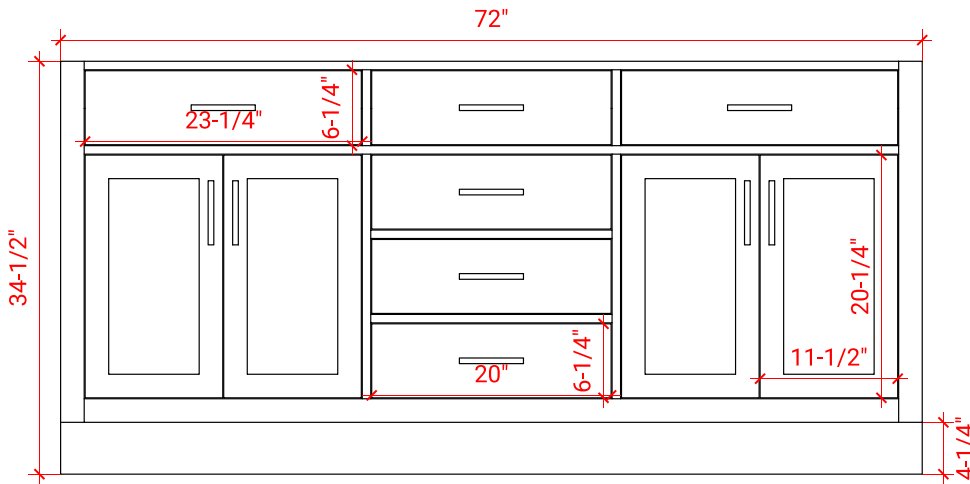

72" DOUBLE SINK BASE CABINET

BASE CABINET DIMENSIONS

72" W x 21.5" D x 34.5" H

FEATURES

- Solid wood frame & plywood panels
- Dovetail drawers and joints
- Soft closing doors & drawers

HARDWARE FINISHES

Brushed Nickel Satin Brass Matte Black Polished Chrome

AVAILABLE COLORS

White Grey Midnight Blue

FRONT VIEW

SIDE VIEW

PLAN VIEW

72" DOUBLE RECTANGLE SINK COUNTERTOP WITH 1.5 IN. THICKNESS

OVERALL DIMENSIONS

72.25" W x 22" D x 1.5" H

COUNTERTOP OPTIONS

Carrara White Quartz

FEATURES

- Solid countertop with mitered edges & seams
- Undermount white rectangular sink
- Pre-drilled for 8" widespread faucet

INCLUDED

- Countertop
- Matching Backsplash
- Rectangle Sinks

COUNTERTOP PLAN VIEW

EDGE SIDE VIEW

THREE DIMENSIONAL COUNTERTOP VIEW