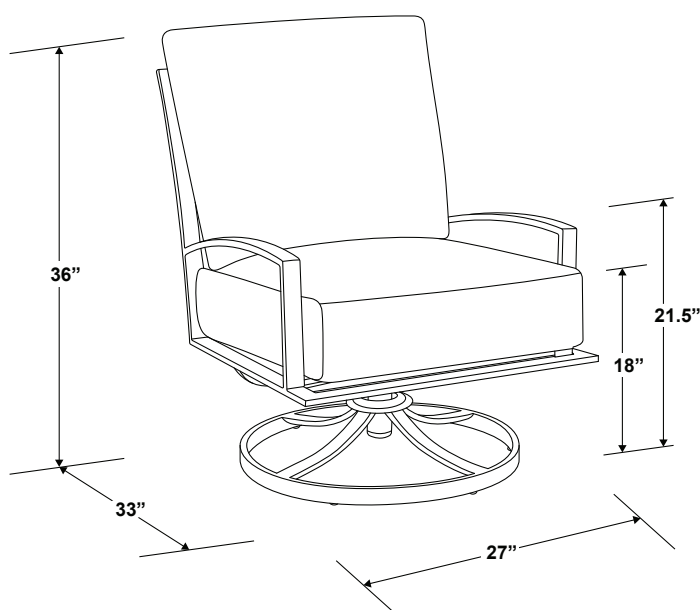

BRISTOL SWIVEL CLUB CHAIR

SKU 501-21SR

SPECS

- Width: 27"
 - Depth: 33"
 - Height: 36"
 - Back Height: 36"
 - Seat Height: 18"
 - Arm Height: 21.5"
 - Weight: 37 lbs
- Fully welded, scratch-resistant powder-coated aluminum frame in Satin White finish
 - Weather resistant, high-resiliency foam cushions
 - Stocked in Premium Sunbrella fabric in Canvas Flax
 - Commercial Quality Construction
 - Custom Cushions available in approx. 10-12 weeks
 - Standard 54" fabrics COM yardage required: 4 yards