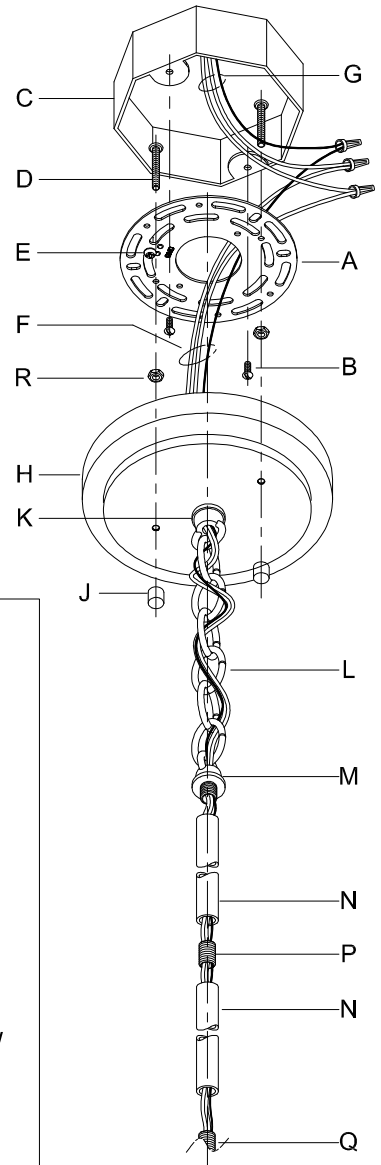

Assembly & Installation Instructions

CAUTION: Read instructions carefully and turn electricity off at main circuit breaker panel before beginning installation.

WARNING - If any Special Control Devices are used with this Fixture, Follow the Instructions Carefully to assure full compliance with N.E.C. requirements. If there are any questions, contact a Qualified Electrical Contractor.

CAUTION - All glass is fragile, use care when handling Glass component(s) and or Lamp(s).

CANOPY MOUNTING & WIRE CONNECTION ASSEMBLY STEPS:

Attach (N), (P) to achieve overall desired length.
 Joignez (N), (P) pour obtenir la longueur voulue.
 Una (N), (P) para lograr la longitud deseada.

1. D,E → A
2. B,A → C
3. F → P,N,M
4. N → Q
5. M → N
6. L → M,K
7. F → L,K,H
8. F → G
9. H,J → D

FIXTURE ASSEMBLY STEPS:

1. Q → R
2. W,X,Y → V
3. S,T → U
4. AA,Z → U

B, C, G & Y
 (NOT FURNISHED)
 (NO INCLUIDA)
 (NON FOURNIE)