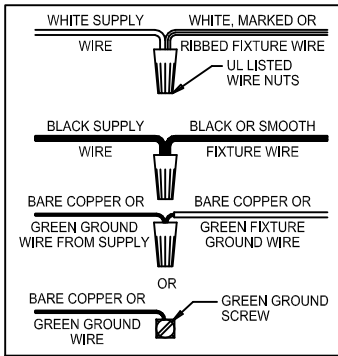

Assembly & Installation Instructions

CAUTION: Read instructions carefully and turn electricity off at main circuit breaker panel before beginning installation.

WARNING - If any Special Control Devices are used with this Fixture, Follow the Instructions Carefully to assure full compliance with N.E.C. requirements. If there are any questions, contact a Qualified Electrical Contractor.

CAUTION - All glass is fragile, use care when handling Glass component(s) and or Lamp(s).

CANOPY MOUNTING & WIRE CONNECTION ASSEMBLY STEPS:

Attach (N), (P) to achieve overall desired length.
 Joignez (N), (P) pour obtenir la longueur voulue.
 Una (N), (P) para lograr la longitud deseada.