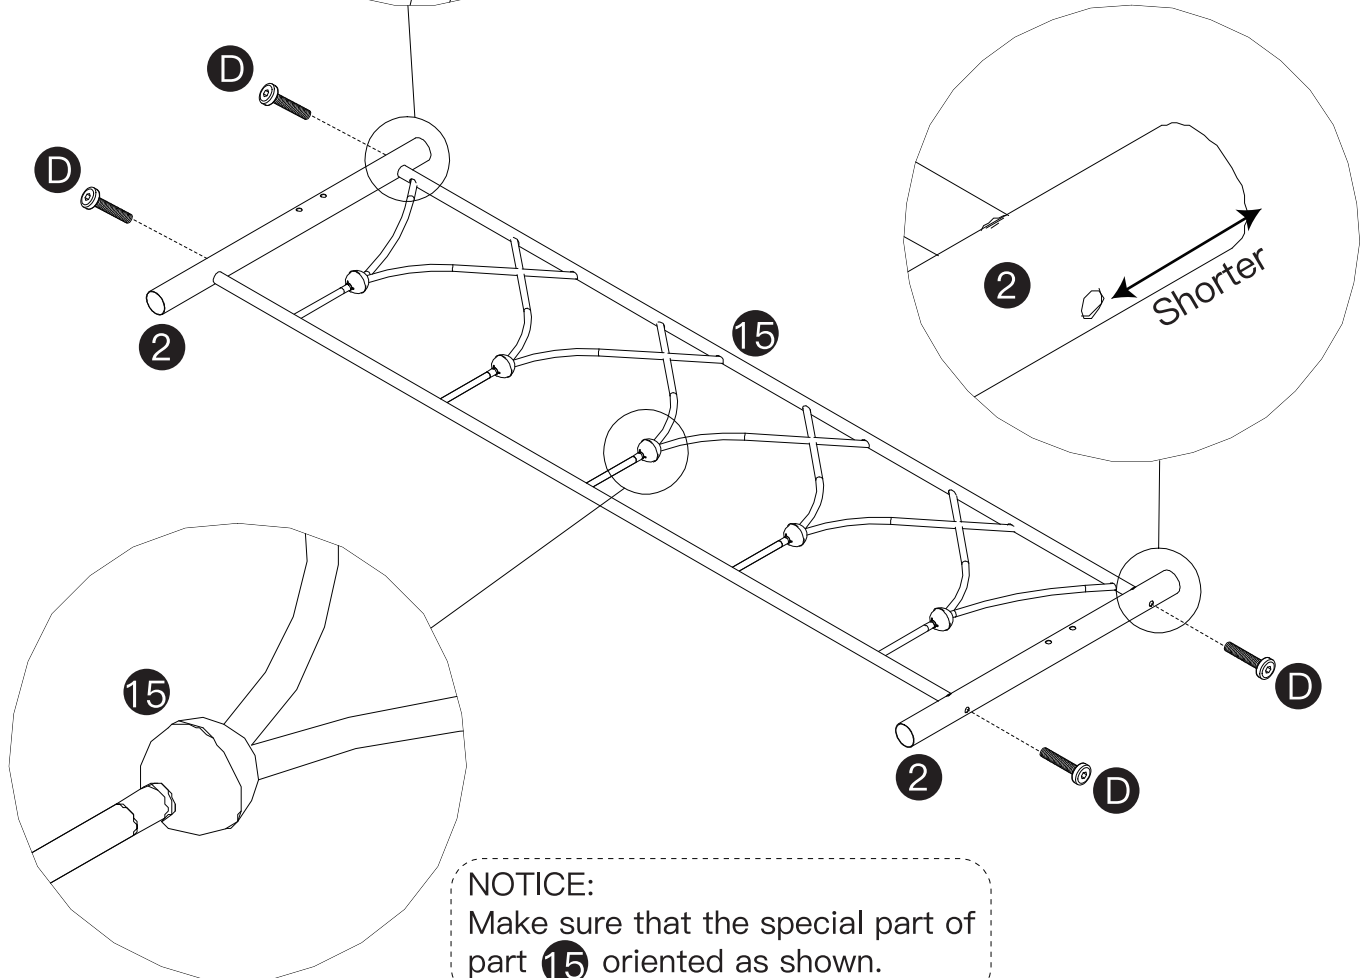

PARTS:

HOW TO INSTALL

STEP 1

STEP 2

STEP 3

STEP 4

STEP 5

G

Ø3x10mm
x2

J

x1

STEP 6

FRONT
BACK

NOTICE:
Make sure the side with the shorter distance between the hole and edge of part 2 faces forwards.

NOTICE:
Make sure that the special part of part 15 oriented as shown.

STEP 7

STEP 8

STEP 9

E

M8x35mm

x4

F

M8x50mm

x4

STEP 10

STEP 11

NOTICE:

Make sure part **11** with plastic rectangular ribbed tube on the outside.

STEP 12

STEP 13

STEP 14