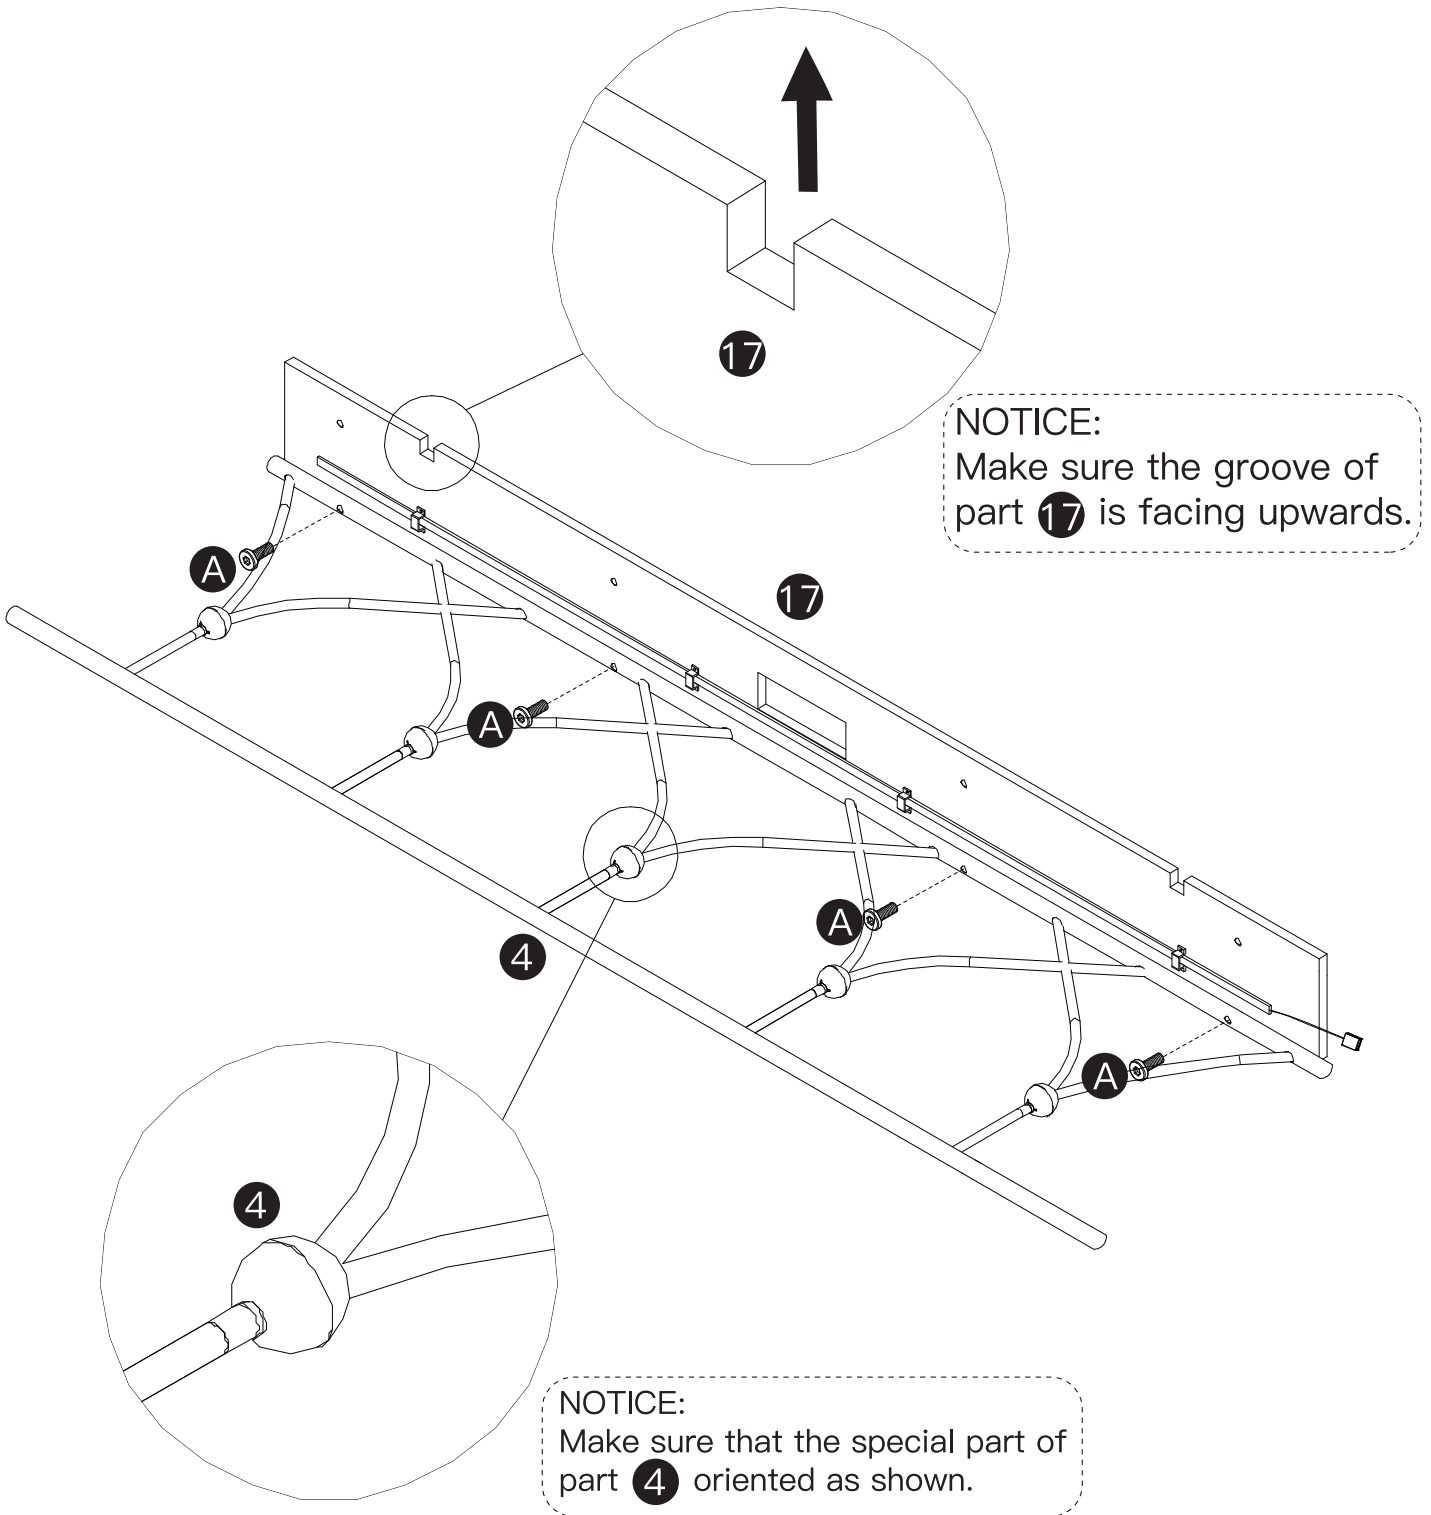

PARTS:

HOW TO INSTALL

STEP 1

STEP 2

STEP 3

STEP 4

STEP 5

G

Ø3x10mm
x2

J

x1

STEP 6

FRONT
BACK

NOTICE:
Make sure the side with the shorter distance between the hole and edge of part 2 faces forwards.

NOTICE:
Make sure that the special part of part 15 oriented as shown.

x4

STEP 10

STEP 11

NOTICE:

Make sure part **11** with plastic rectangular ribbed tube on the outside.

STEP 12

STEP 13

STEP 14