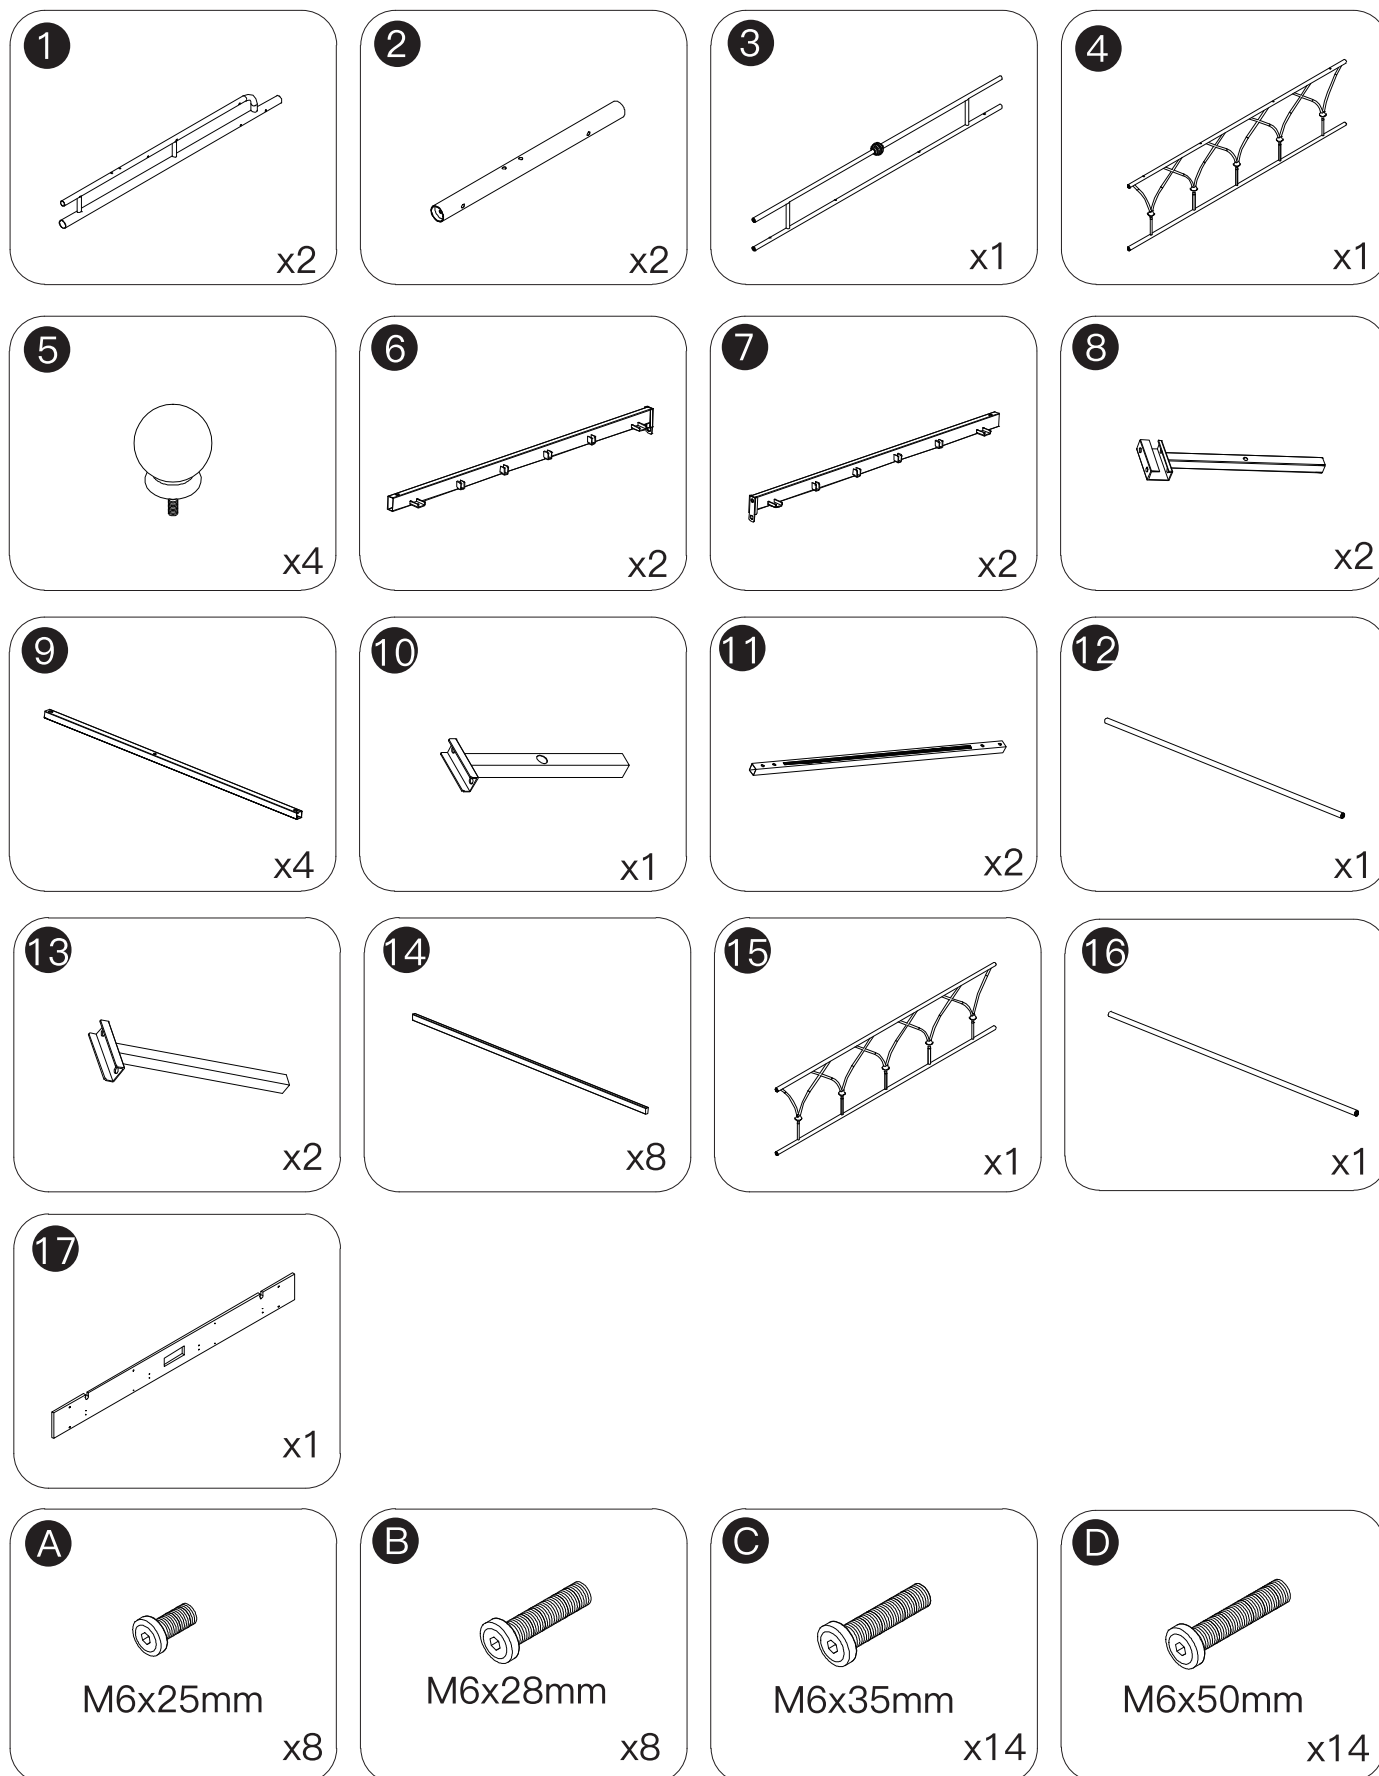

ASSEMBLY INSTRUCTION

WARNING

Need Two Or More People To Complete

Assemble Item On a Clean Flat Surface

- Please check you have all hardware before assembling.
- Please ensure you have the name of the item and hardware part required and quantity.
- If you have any questions, please contact us by original purchase platform. we will reply you ASAP.
- Please don't tighten the screws completely and go back later for a final tightening of all the screws after pieces are aligned with each other.

EXPLODED DRAWING:

Please check all parts and accessories according to the parts list before assembling, make sure all contents are sufficient and in good condition.

If there is any parts missing or defective, please contact us with purchase platform message immediately to get replacement parts.

PARTS:

HOW TO INSTALL

STEP 1

STEP 2

STEP 3

STEP 4

STEP 5

G

x4

STEP 10

STEP 11

NOTICE:

Make sure part **11** with plastic rectangular ribbed tube on the outside.

STEP 12

STEP 13

STEP 14