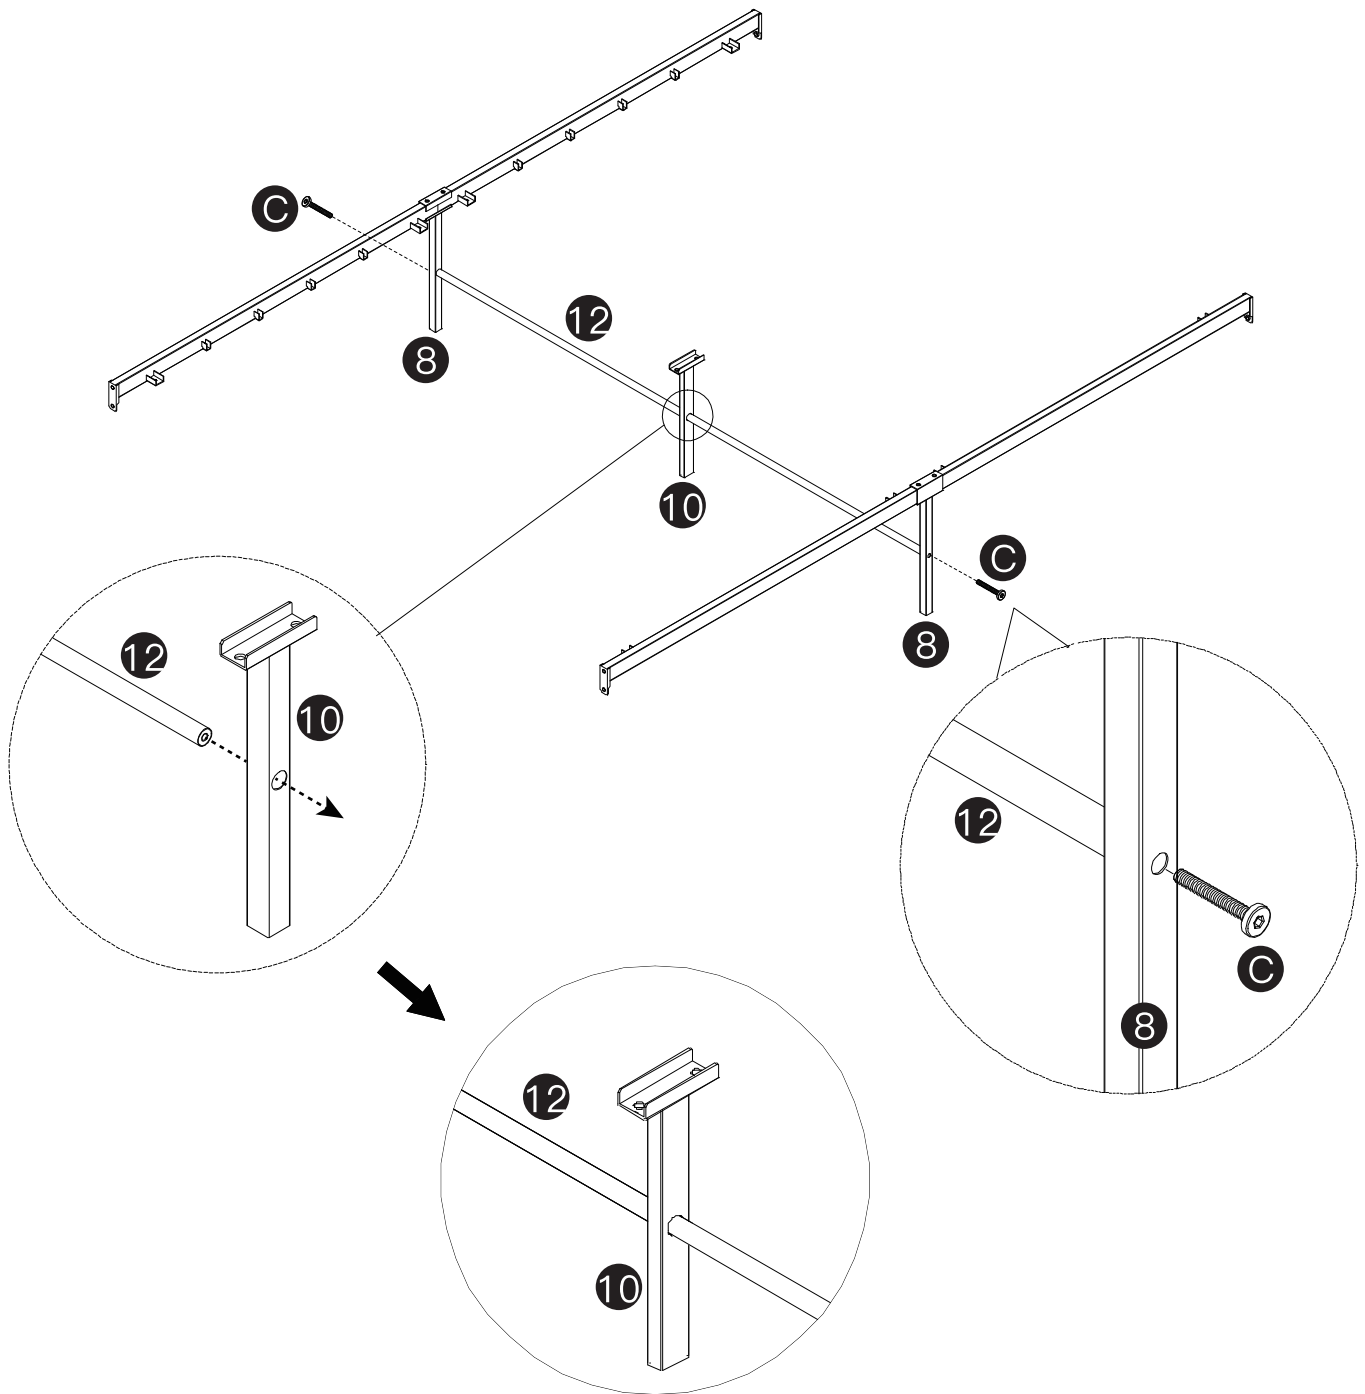

PARTS:

HOW TO INSTALL

STEP 1

STEP 2

STEP 3

STEP 4

STEP 5

G

Ø3x10mm
x2

J

x1

STEP 6

FRONT
BACK

NOTICE:
Make sure the side with the shorter distance between the hole and edge of part 2 faces forwards.

NOTICE:
Make sure that the special part of part 15 oriented as shown.

STEP 7

STEP 8

STEP 9

E

M8x35mm

x4

F

M8x50mm

x4

STEP 10

STEP 11

NOTICE:

Make sure part **11** with plastic rectangular ribbed tube on the outside.

STEP 12

STEP 13

STEP 14