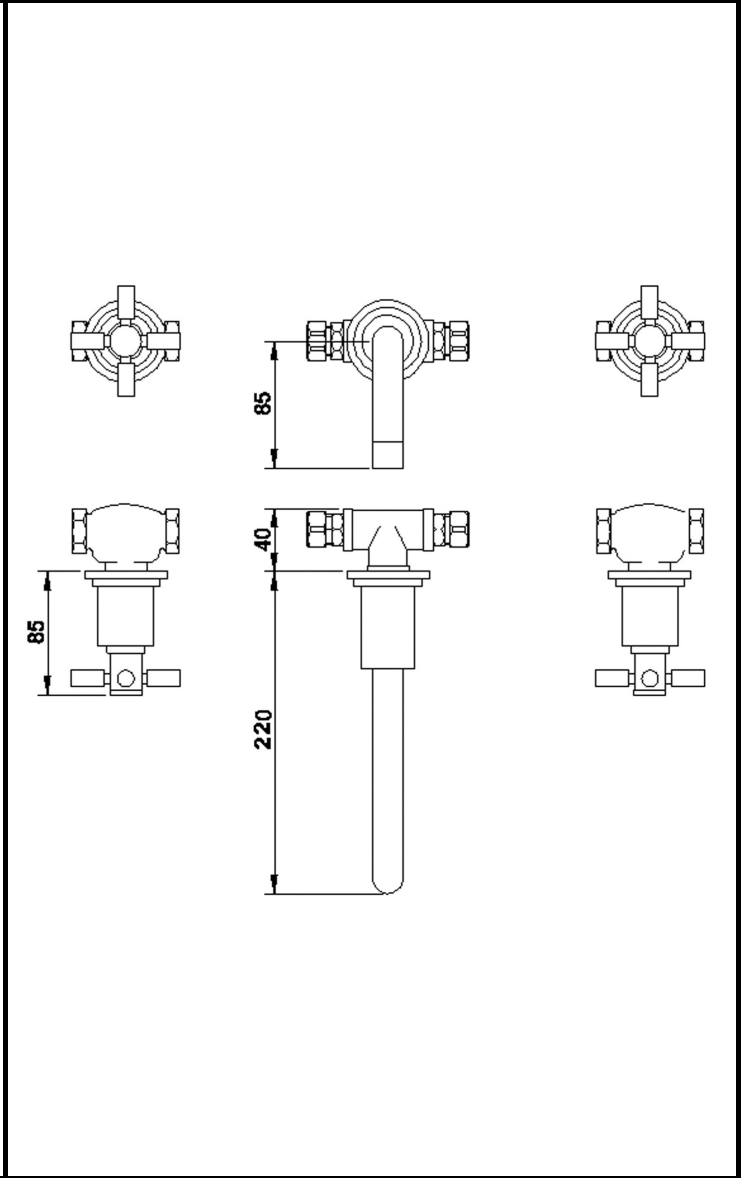

## CUSTOMER DATA SHEET - BRASSWARE

SALES CODE: TEX317

DESCRIPTION: Tec Crosshead W/H Basin Mixer

### PRODUCT DIMENSIONS

Height (mm)	Width (mm)	Depth (mm)	Length (mm)	Nett Wgt Kg
113	255	220		2.23

### PRODUCT DETAILS

Country of Origin	United Kingdom		
Fitting Instruction	Yes		
Product Material	Brass		
Control Type	Manual		
Waste Included	Waste Not Included		
WRAS Approval	No	Approval No.	N/A
Operating Pressure (bar)	0.1		
Valve/Cartridge Type	1/4 Turn Ceramic Disc		

Colour/Finish	Chrome									
Mount Type	Deck									
Waste Type	Not Applicable									
Flow Rates (Litres Per Min)	0.1 bar	5	0.5 bar	12	1 bar	16	2 bar	22	3 bar	27
Pipe Size	15 mm (1/2" Bsp)									
Pipe Centres	N/A									