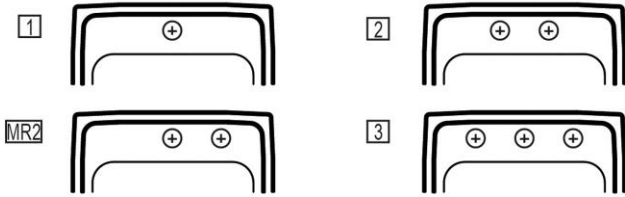

**Hole Drilling Configurations:**

1-1/2" (38mm) Diameter Faucet Holes on 4" (102mm) Centers

**Installation Profile:**

Optional Accessories		
<a href="#">LKWBG1316SS</a>	Elkay Stainless Steel 12-1/2" x 15" x 1" Bottom Grid <a href="#">Spec Sheet (PDF)</a>	
<a href="#">CB1613</a>	Elkay Hardwood 16-3/4" x 13-1/2" x 1" Cutting Board <a href="#">Spec Sheet (PDF)</a>	
<a href="#">CB1713</a>	Elkay Hardwood 13-1/2" x 17" x 1" Cutting Board <a href="#">Spec Sheet (PDF)</a>	
<a href="#">CBS1316</a>	Elkay Hardwood 14-1/2" x 17" x 3/4" Cutting Board <a href="#">Spec Sheet (PDF)</a>	
<a href="#">LK99</a>	Elkay Deluxe 3-1/2" Drain Type 304 Stainless Steel Body Strainer Basket Rubber Seal and Tailpiece <a href="#">Spec Sheet (PDF)</a>	