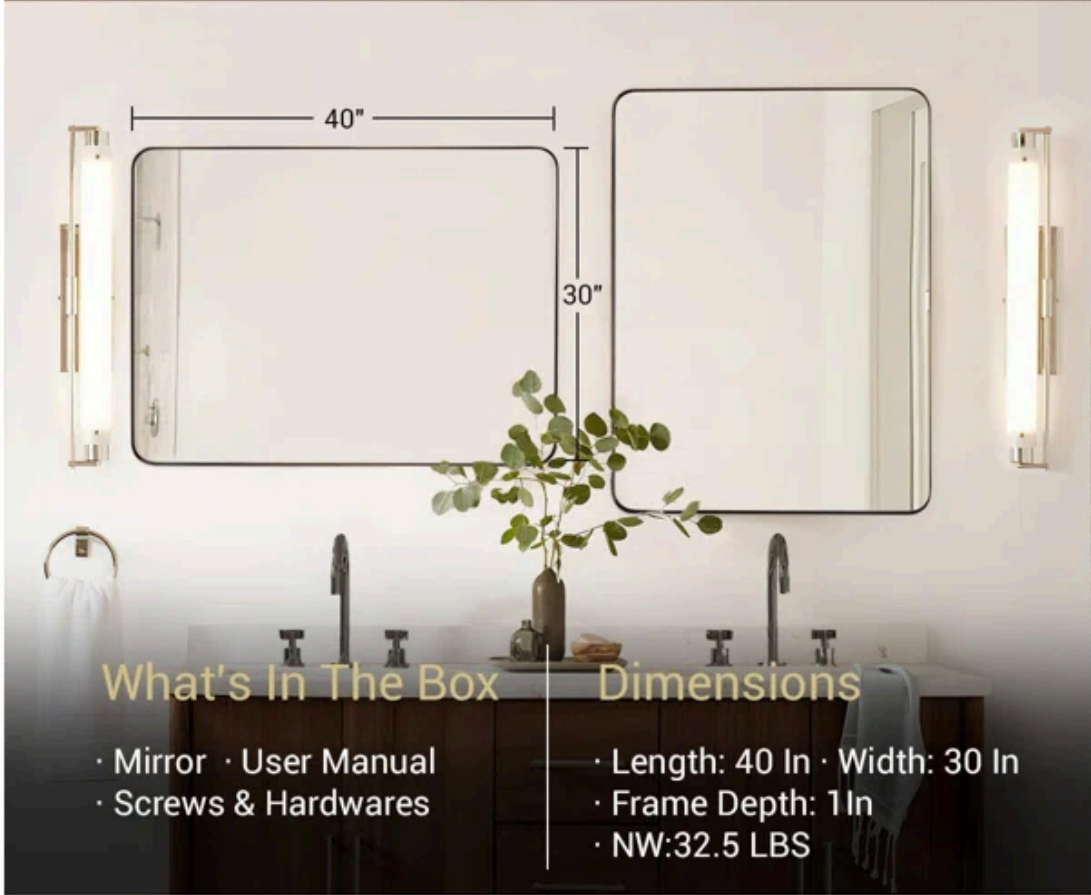

Horizontally or Vertically

What's In The Box

- Mirror
- User Manual
- Screws & Hardwares

Dimensions

- Length: 40 In
- Width: 30 In
- Frame Depth: 1 In
- NW:32.5 LBS

*Note: Mirror is heavy. Measure space before ordering.