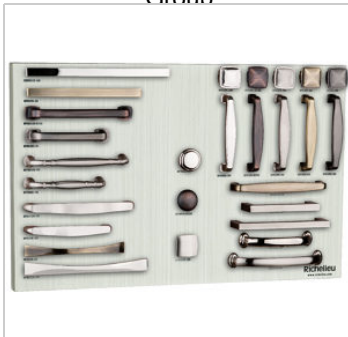

**Traditional Metal Knob - 7903**

Product № BP79032BORB  
Color Group: Brown and Bronze Group

**Contemporary Metal Knob - 8143**

Product № BP814332BORB  
Color Group: Brown and Bronze Group

**Traditional Metal Knob - 7903**

Product № BP79032143  
Color Group: Gray and Chrome Group

**Traditional Metal Knob - 7903**

Product № BP79032180  
Color Group: Gray and Chrome Group

**Transitional Metal Knob - 7853**

Product № BP78535195  
Color Group: Gray and Chrome Group

**Contemporary Metal Knob - 8143**

Product № BP814332143  
Color Group: Gray and Chrome Group

**Contemporary Metal Knob - 8143**

Product № BP814332180  
Color Group: Gray and Chrome Group

**Traditional Metal Knob - 7903**

Product № BP79032195  
Color Group: Gray and Chrome Group

**Value Board - 97CLOS**

Product № 97CLOS

**Value Board - 97SYRE**

Product № 97SYRE