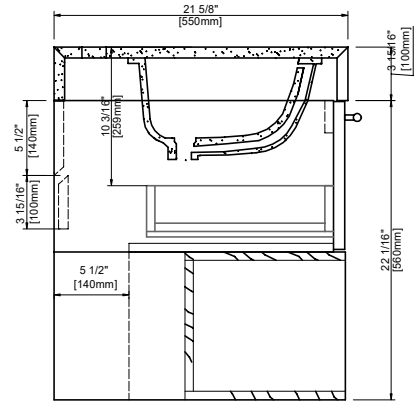

Dimensions

FRONT VIEW

LEFT SIDE VIEW

PLAN VIEW

RIGHT SIDE VIEW

COUNTERTOP PLAN VIEW

COUNTERTOP SIDE VIEW

size:1190x545x560mm