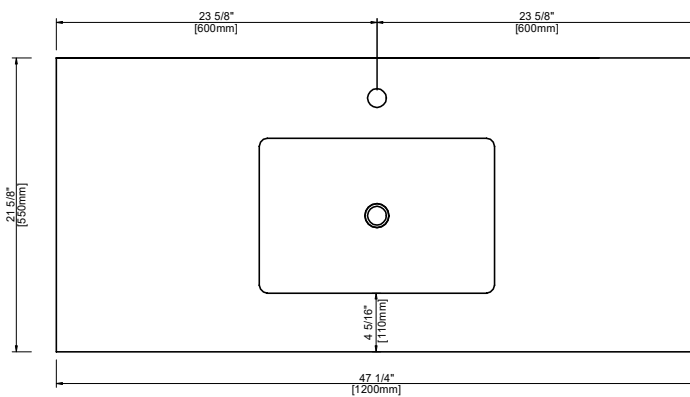

Dimensions

FRONT VIEW

LEFT SIDE VIEW

PLAN VIEW

RIGHT SIDE VIEW

COUNTERTOP PLAN VIEW

COUNTERTOP SIDE VIEW

size:1190x545x560mm