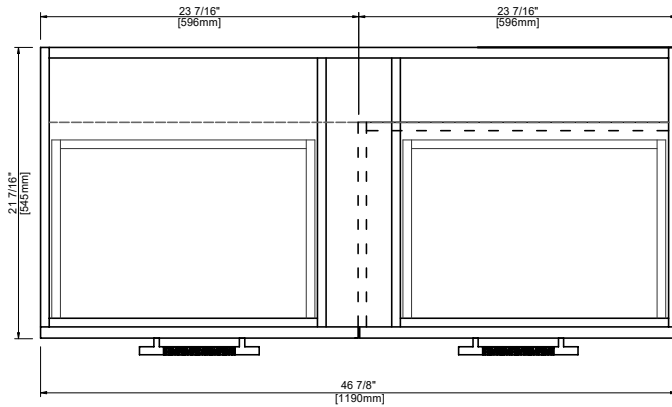

Dimensions

FRONT VIEW

LEFT SIDE VIEW

PLAN VIEW

RIGHT SIDE VIEW

COUNTERTOP PLAN VIEW

COUNTERTOP SIDE VIEW

size:1190x545x560mm