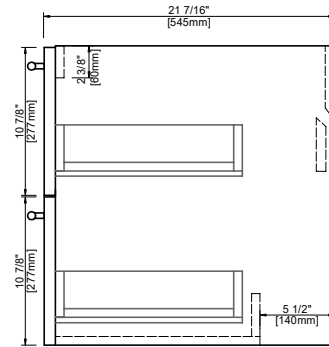

Dimensions

FRONT VIEW

LEFT SIDE VIEW

PLAN VIEW

RIGHT SIDE VIEW

COUNTERTOP PLAN VIEW

COUNTERTOP SIDE VIEW

size:1190x545x560mm