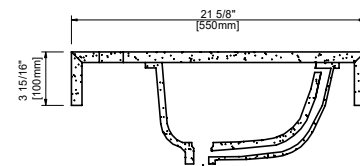

Dimensions

FRONT VIEW

LEFT SIDE VIEW

PLAN VIEW

RIGHT SIDE VIEW

COUNTERTOP PLAN VIEW

COUNTERTOP SIDE VIEW

size:1190x545x560mm