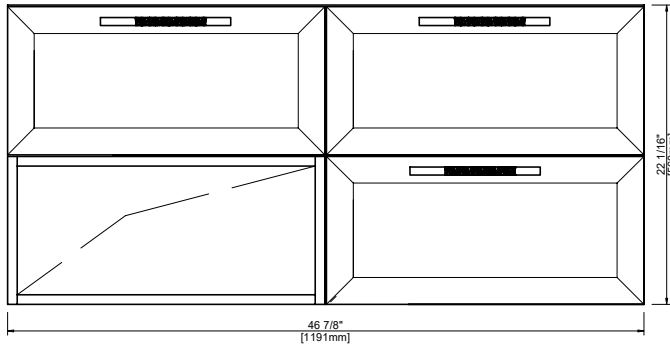

Dimensions

FRONT VIEW

LEFT SIDE VIEW

PLAN VIEW

RIGHT SIDE VIEW

COUNTERTOP PLAN VIEW

COUNTERTOP SIDE VIEW

size:1190x545x560mm