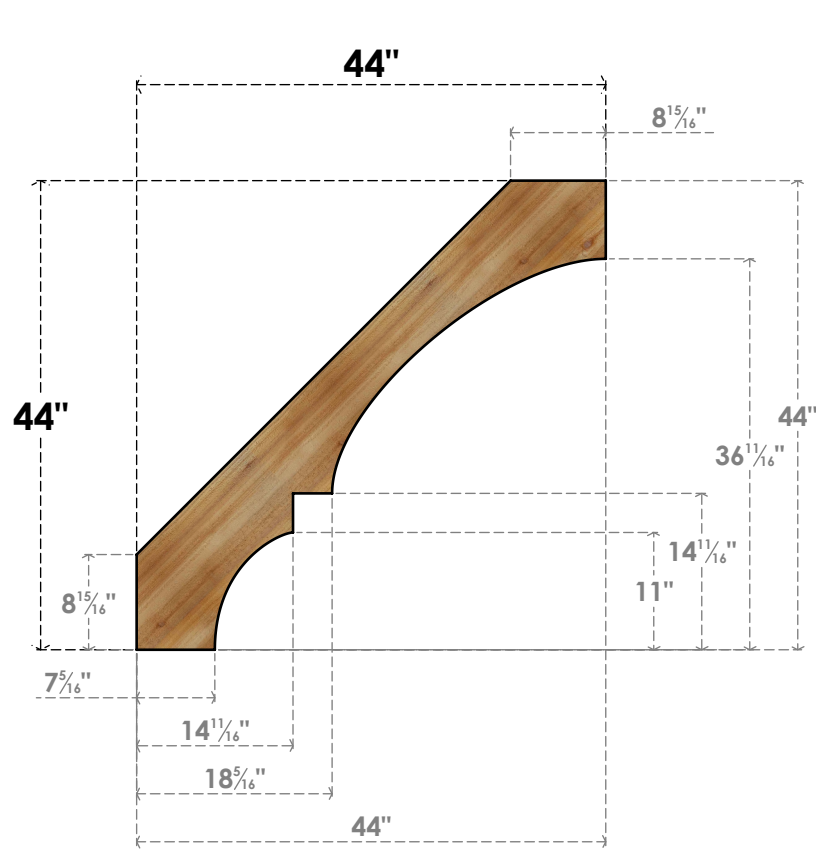

BRC06X44X44BOA00RWR

6"W X 44"D X 44"H BALBOA ROUGH SAWN BRACE, WESTERN RED CEDAR

SIDE

FRONT

EKENA MILLWORK
 2300 WEST MAIN ST.
 CLARKSVILLE, TX 75426
 TOLL FREE: 866-607-0453
 WWW.EKENAMILLWORK.COM

NOTES

1. INSTALLATION TO BE COMPLETED IN ACCORDANCE WITH MANUFACTURER'S SPECIFICATIONS.
2. DRAWING MAY NOT BE TO SCALE
3. THIS DRAWING IS INTENDED FOR DESIGN AND PLANNING PURPOSES ONLY.
4. ALL INFORMATION CONTAINED HEREIN WAS CURRENT AT THE TIME OF DEVELOPMENT BUT MUST BE REVIEWED AND APPROVED BY THE PRODUCT MANUFACTURER TO BE CONSIDERED ACCURATE.
5. PRODUCTS ARE NOT KILN DRIED. THIS ITEM IS UNIQUE AND WILL CONTAIN THE NATURAL VARIATIONS THAT THE WOOD SPECIES OFFERS. THIS MAY RESULT IN VARIATIONS UP TO 1/4"