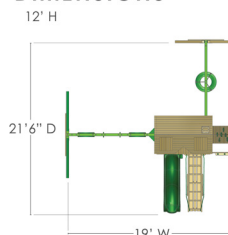

Frontier™

w/ Natural Cedar and Malibu Roof

PLAYSET FEATURES

- Alpine Wave Slide™
- Rock Wall with Climbing Rope
- Deluxe Rope Ladder
- Deluxe Climbing Ramp
- 360° Turbo Tire Swing™ with Swivel
- Belt Swings - 2
- Trapeze Swing
- Built-In Picnic Table
- Built-In Sandbox Area with Corner Seats
- Tic-Tac-Toe Panel
- Steering Wheel
- Play Telescope
- Solar Wall Lights - 2
- Tongue & Groove Wood Roof Featuring Decorative Sunbursts, a Chimney, and Dormers with Decorative Windows
- 4x4 Maintenance-free Timber Shield™ Posts & Main Beams
- 4x6 3-Position Maintenance-free Timber Shield™ Swing Beam
- 4x6 1-Position Maintenance-free Timber Shield™ Tire Swing Beam
- Patented A-Frame Bracket
- Grab Handles
- Flag Kit
- Available in Cedar with a beautiful Amber Finish

DIMENSIONS

DIMENSIONS

ASSEMBLED: DIMS: 19'W x 20'6"D x 12'H
DECK DIMS: 4' x 6' HEIGHT: 5'
SWING SET WEIGHT: 832 LBS.

PACKAGED:
PALLET DIMS: 120"W x 47"D x 36"H
PALLET WEIGHT: 947 LBS.
OF BOXES: 12

SKU: 01-0075-AP
UPC: 870780004082