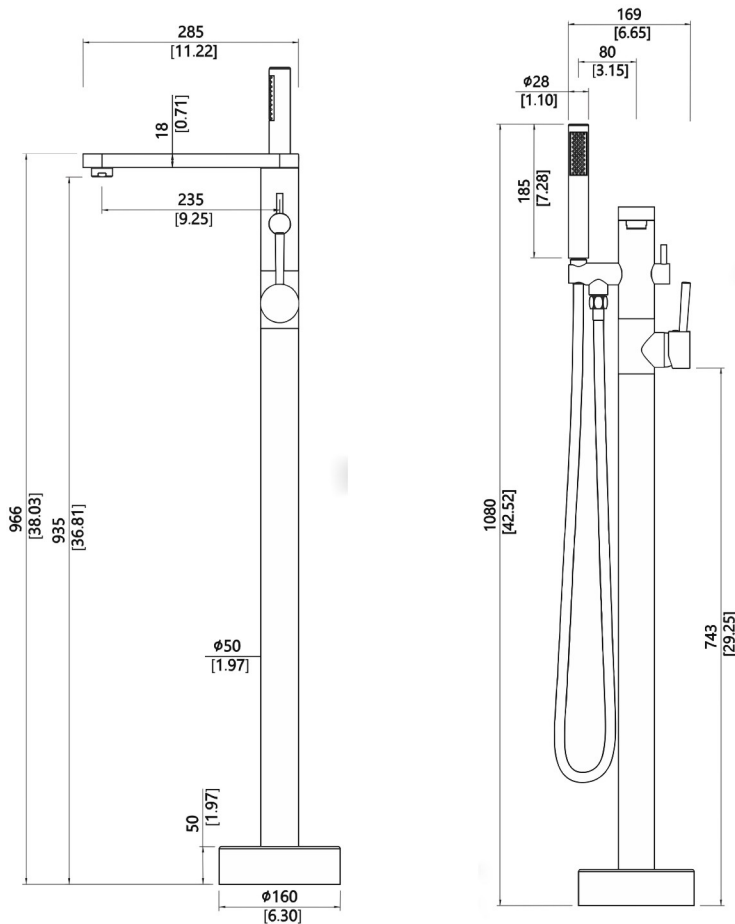

INSTALLATION SPECIFICATION

Model No.	F1415S-BTF-MB
Description	Matt Black Filler Faucet
Overall Dimensions	11.22"D×6.65"W×42.52"H
Flow Rate	4.1GPM
Faucet Height	42.52"
Spout Reach	9.25"
Spout Height	36.81"
Faucet Weight	11.6lbs
Faucet Certifications	cUPC,WaterMark,CE,ACS

Allario
Freestanding Tub
Filler Faucet

All measurements are approximate. Measurements may vary +/- 1/2"

Unit: $\frac{\text{mm}}{\text{[in]}}$