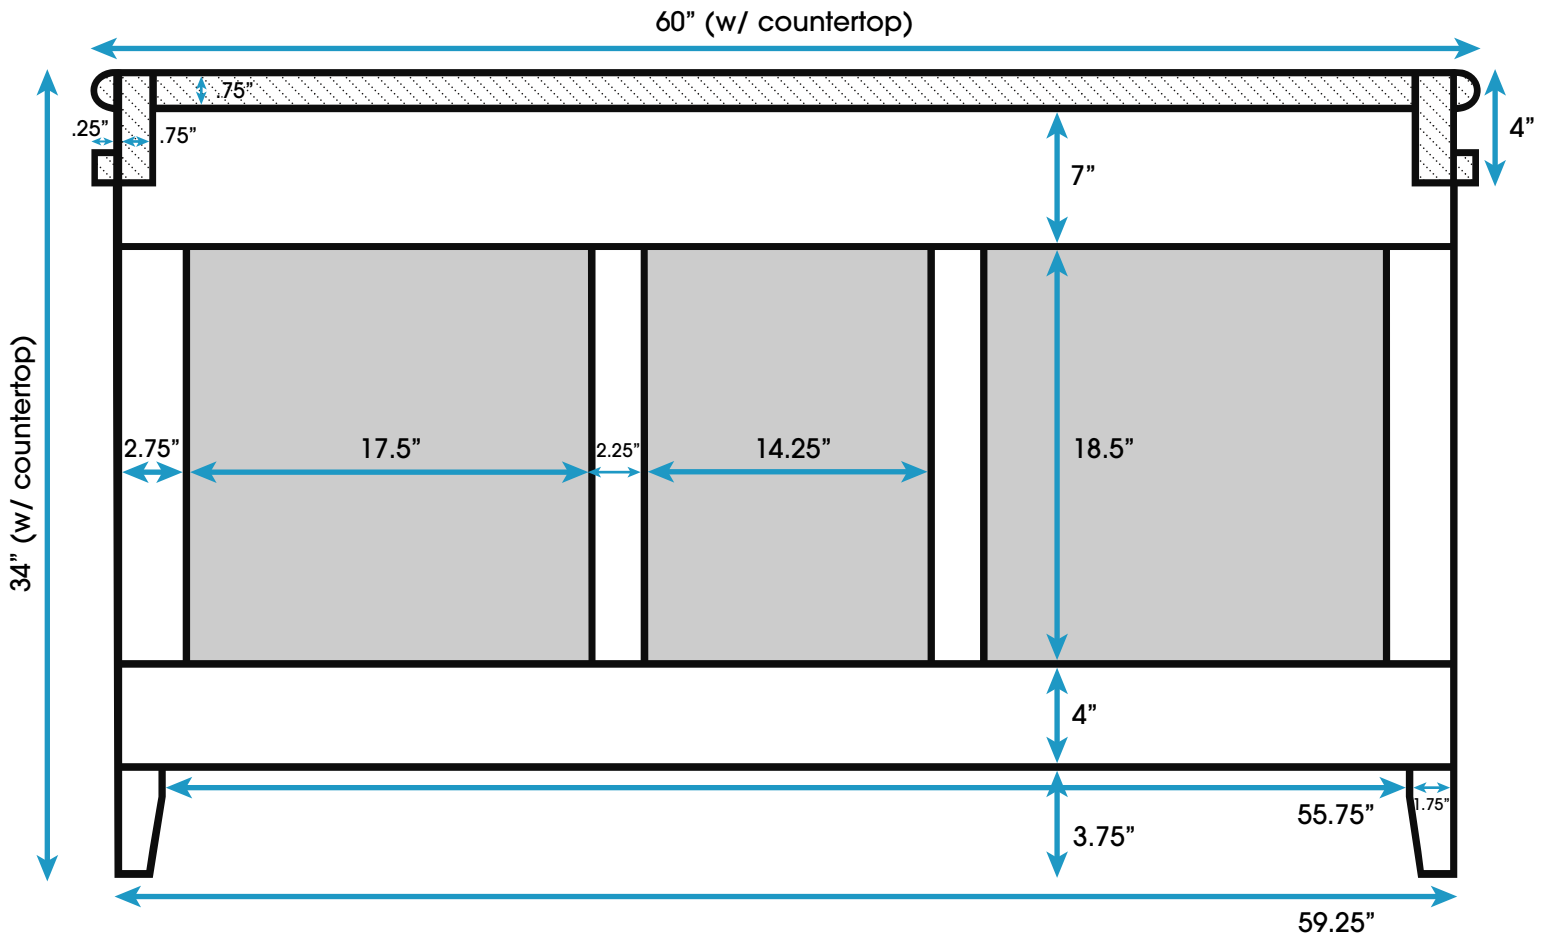

Kensington 60-inch Double Bath Vanity (Back View)

**All measurements are approximate and rounded to the nearest quarter inch
Please allow for a slight margin of error**