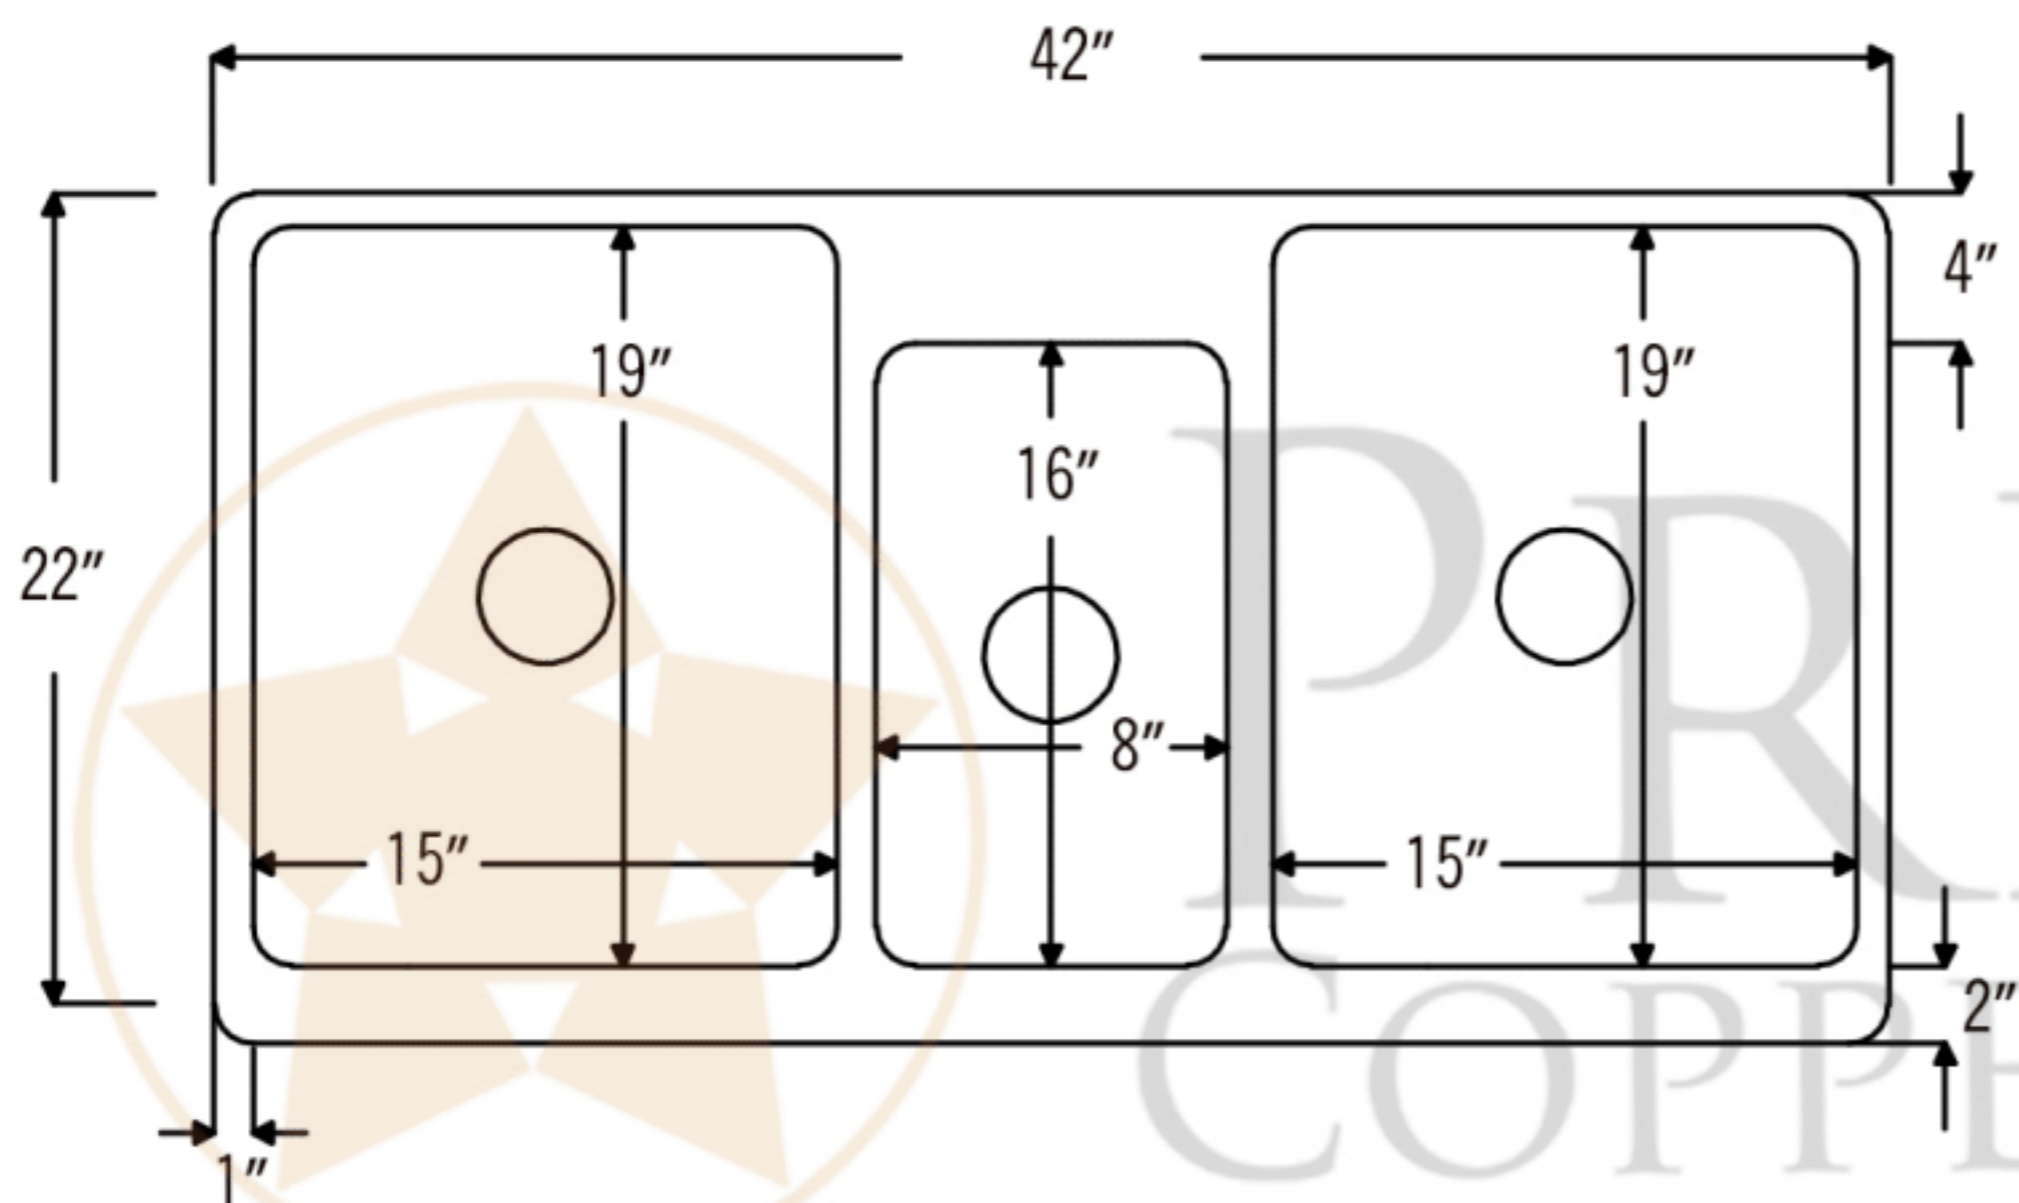

PREMIER
COPPER PRODUCTS

MODEL NUMBER: KATDB422210

- * Description: 42" Hammered Copper Kitchen Apron Triple Basin Sink
- * Outer Dimension: 42" x 22" x 10"
- * Inner Dimension: Left: 15" x 19" x 10" | Center: 8" x 16" x 8" | Right: 15" x 19" x 10"
- * Faucet Mounting Area: 4" x 10"
- * Gauge: 14
- * Rim: 1" Left, Right | 4" Back | 2" Apron Front
- * Dividers: 1" Wide (Optimized)
- * Drain Opening: 3.5"
- * Finish: Oil Rubbed Bronze | Living Copper

THIS PRODUCT IS HAND CRAFTED, SMALL VARIANCES IN COLOR AND SIZE MAY OCCUR.
DO NOT MAKE ANY INSTALLATION CUTS UNTIL YOU RECEIVE YOUR ITEM(S).