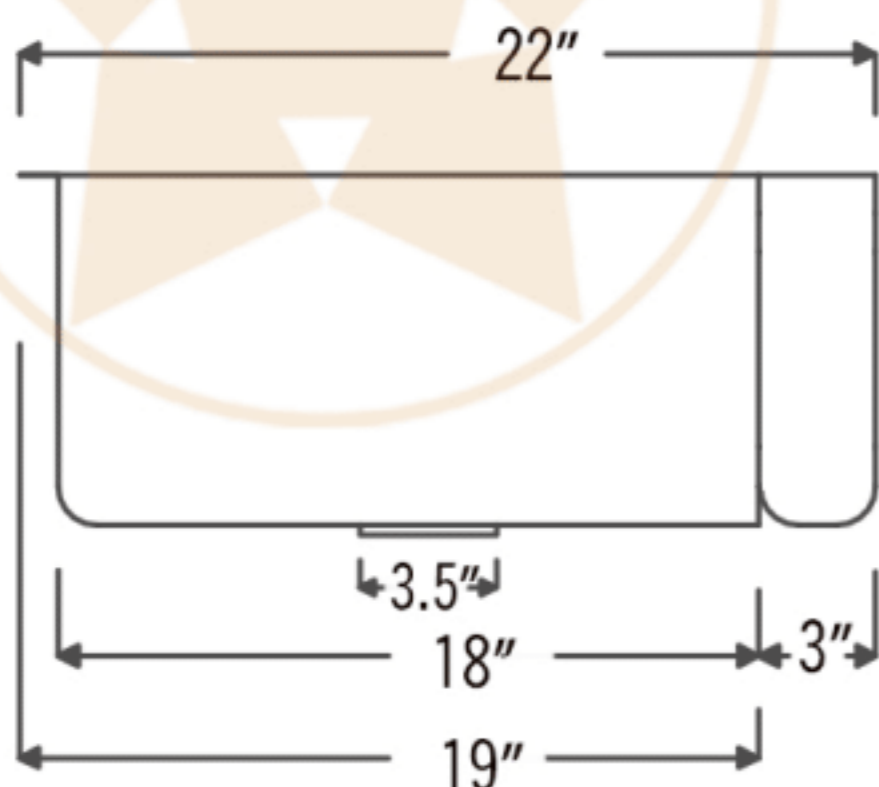

PREMIER
COPPER PRODUCTS

MODEL NUMBER: KATDB422210

- * Description: 42" Hammered Copper Kitchen Apron Triple Basin Sink
- * Outer Dimension: 42" x 22" x 10"
- * Inner Dimension: Left: 15" x 19" x 10" | Center: 8" x 16" x 8" | Right: 15" x 19" x 10"
- * Faucet Mounting Area: 4" x 10"
- * Gauge: 14
- * Rim: 1" Left, Right | 4" Back | 2" Apron Front
- * Dividers: 1" Wide (Optimized)
- * Drain Opening: 3.5"
- * Finish: Oil Rubbed Bronze | Living Copper