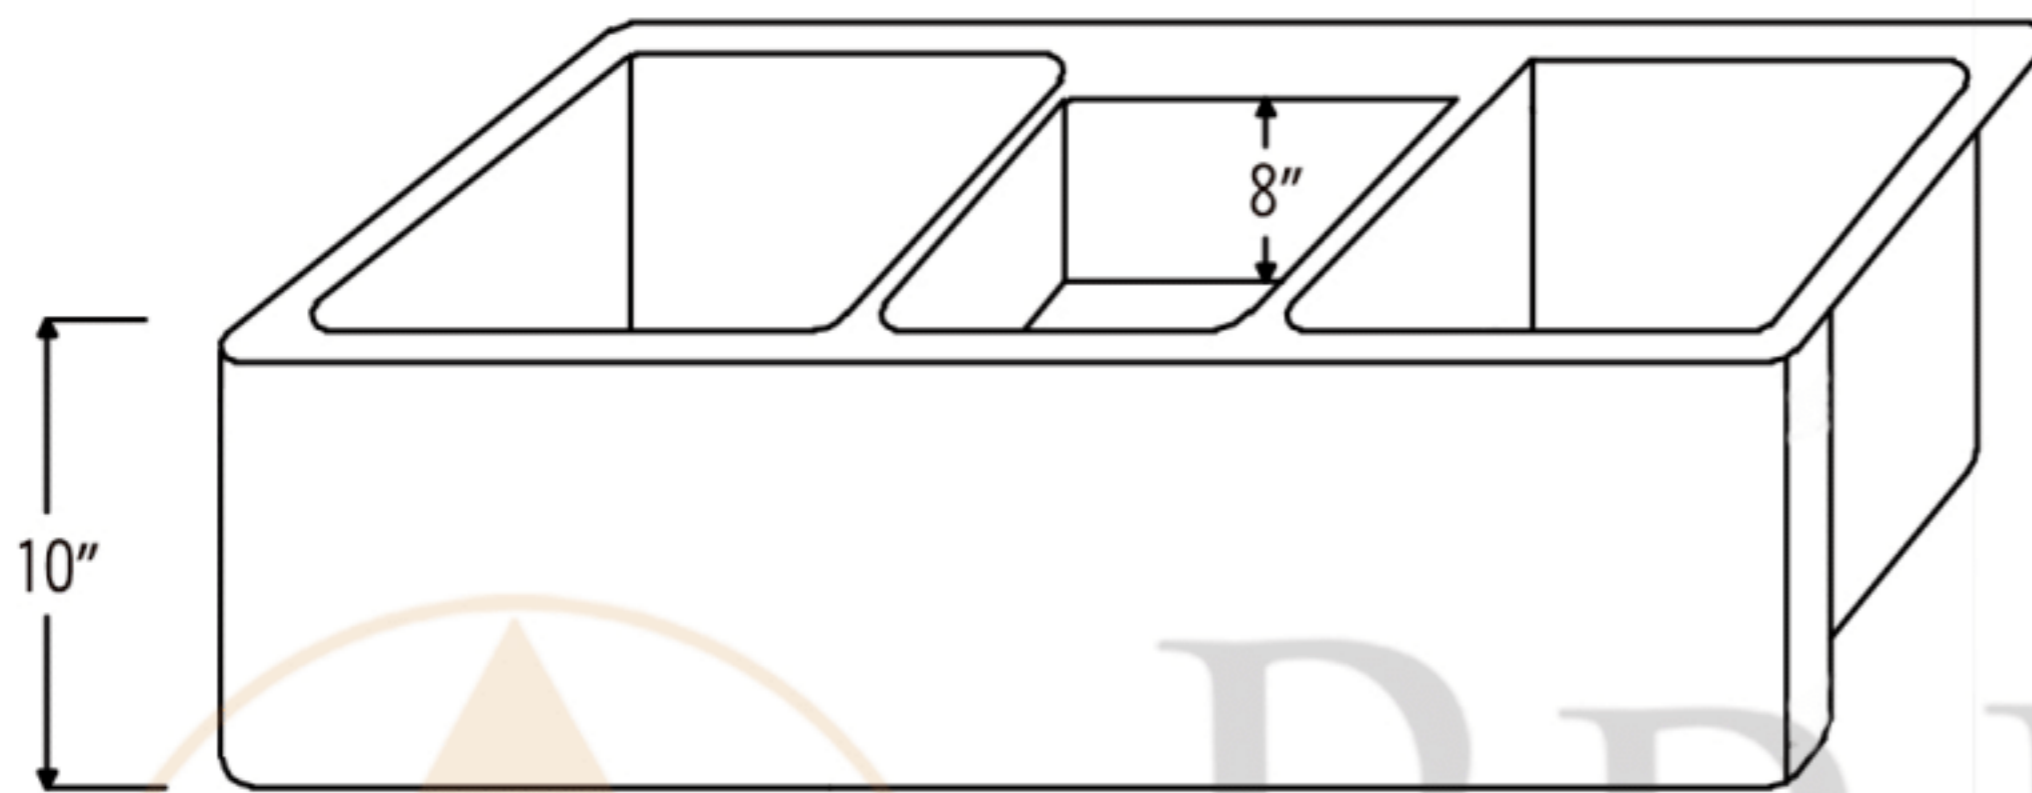

PREMIER
COPPER PRODUCTS

MODEL NUMBER: KATDB422210

- * Description: 42" Hammered Copper Kitchen Apron Triple Basin Sink
- * Outer Dimension: 42" x 22" x 10"
- * Inner Dimension: Left: 15" x 19" x 10" | Center: 8" x 16" x 8" | Right: 15" x 19" x 10"
- * Faucet Mounting Area: 4" x 10"
- * Gauge: 14
- * Rim: 1" Left, Right | 4" Back | 2" Apron Front
- * Dividers: 1" Wide (Optimized)
- * Drain Opening: 3.5"
- * Finish: Oil Rubbed Bronze | Living Copper