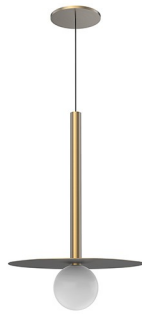

ELIXIR PD15519

PENDANTS

PROJECT

PD15519-BK
Black

PD15519-BG
Brushed Gold

SPECIFICATION DETAILS

* For custom options, consult factory for details.

Fixture Dimensions	D11-7/8" x H17-3/4"
Light Source	LED with DC Driver
Total Lumens	595lm
Delivered Lumens	BK-442lm
Wattage	8W
Voltage	120V
Color Temperature	3000K
CRI (Ra)	90CRI
Optional Color Temps	2700K - 5000K Available, Minimum Order Quantities Apply
LED Rated Life	50,000 hours
Shade Details	Spun Aluminum Shade
Glass Details	Opal Glass
Dimming	100% - 10%, TRIAC or ELV Dimmer (Not Included)
Adjustable	Yes
Wire Length	120" Max
Wire Type	Black Coaxial Wire
Minimum Hang Height	20"
Warranty	5 Years
Canopy Dimensions	D4-3/4" x H1/4"
Location	Dry

DESCRIPTION

Elixir is both decorative and minimal. With an opal glass globe or acrylic diffuser adorned by a thick metallic stem, this collection is both simple and geometrically interesting. Available with or without varied styling. Available in Black and Brushed Gold.