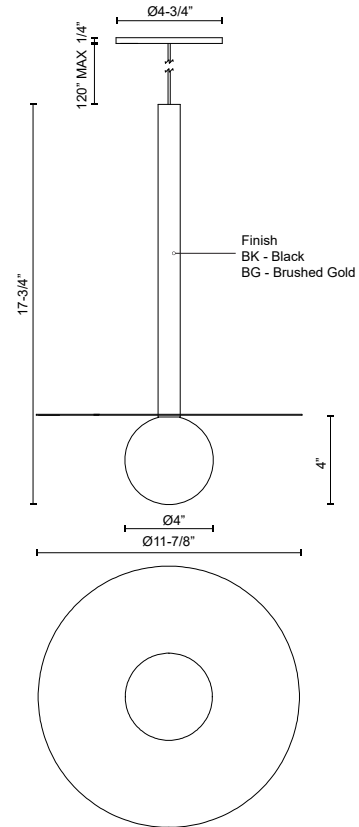

ELIXIR PD15519

PENDANTS

PROJECT

PD15519-BK
Black

PD15519-BG
Brushed Gold

SPECIFICATION DETAILS

* For custom options, consult factory for details.

Fixture Dimensions	D11-7/8" x H17-3/4"
Light Source	LED with DC Driver
Total Lumens	595lm
Delivered Lumens	BK-442lm
Wattage	8W
Voltage	120V
Color Temperature	3000K
CRI (Ra)	90CRI
Optional Color Temps	2700K - 5000K Available, Minimum Order Quantities Apply
LED Rated Life	50,000 hours
Shade Details	Spun Aluminum Shade
Glass Details	Opal Glass
Dimming	100% - 10%, TRIAC or ELV Dimmer (Not Included)
Adjustable	Yes
Wire Length	120" Max
Wire Type	Black Coaxial Wire
Minimum Hang Height	20"
Warranty	5 Years
Canopy Dimensions	D4-3/4" x H1/4"
Location	Dry

DESCRIPTION

Elixir is both decorative and minimal. With an opal glass globe or acrylic diffuser adorned by a thick metallic stem, this collection is both simple and geometrically interesting. Available with or without varied styling. Available in Black and Brushed Gold.