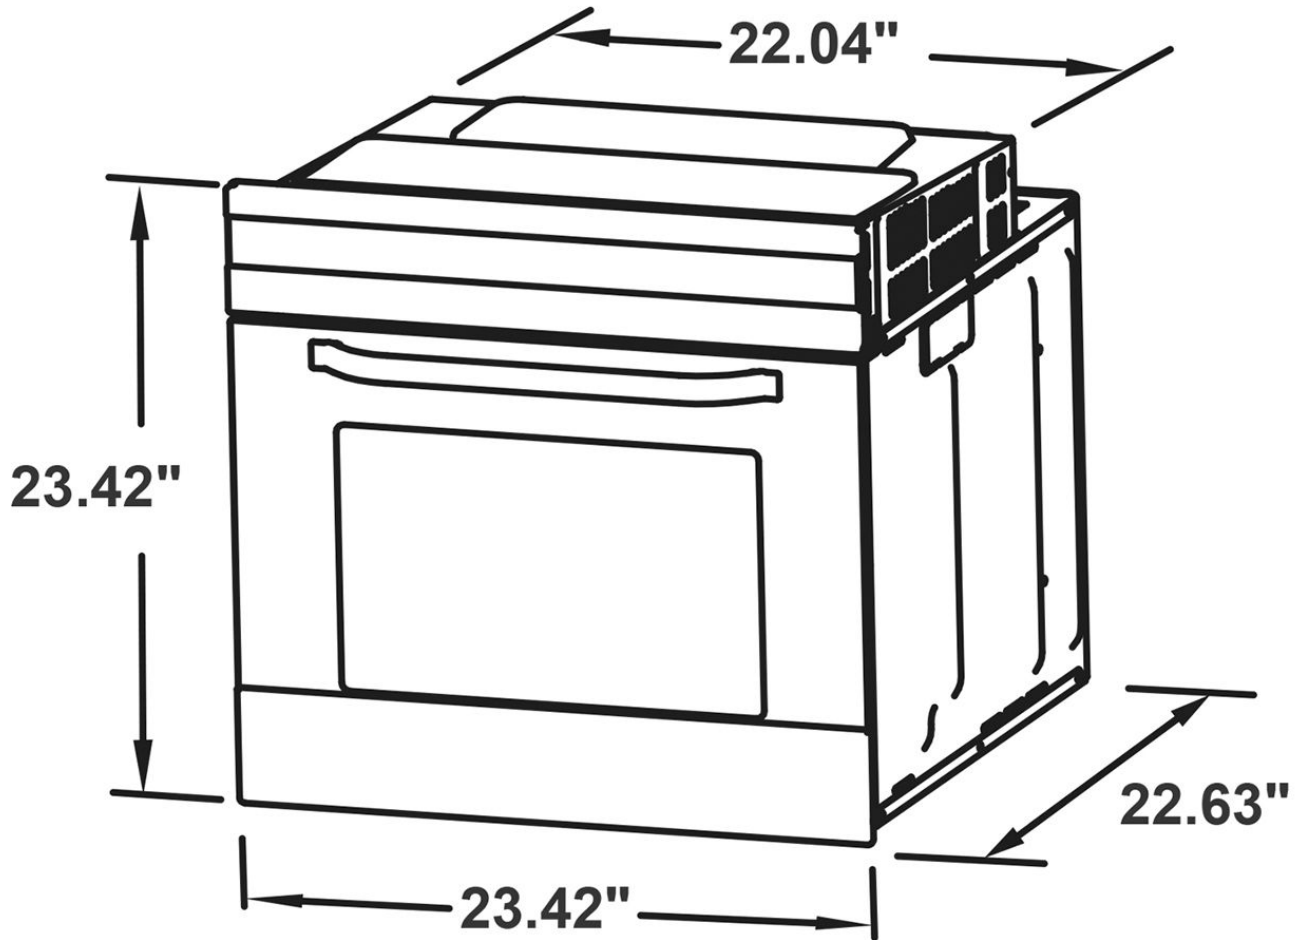

**C51EIX**

**24 IN. SINGLE ELECTRIC  
WALL OVEN**

Dimensions (WxDxH): 23.4" x 22.6" x 23.4"