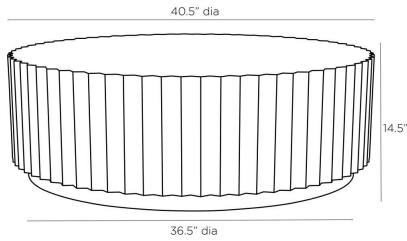

# ARTERIO RS

## REESE COFFEE TABLE

5787

H: 14.5 IN, Dia: 40.50 IN

Black

With ribbed side detailing resembling a machine gear, the Reese coffee table is striking indoors. In black concrete, the table bestows a stylish edge to any space.

### DIMENSIONS

Foot Print	Dia: 36.00 IN
Diagonal Dimension	43 IN