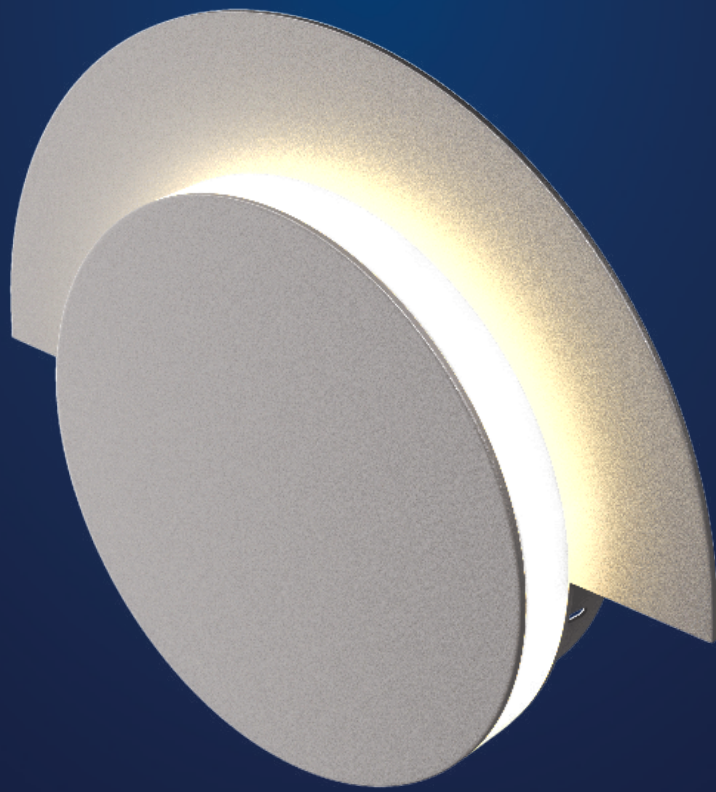

# LED Wall Sconce Lights

## SPECIFICATION

- Dimension: 9.9"×1.9"×8.2"
- Wattage: 10W
- Voltage: 120V
- Temp: 3000K
- Lumens: 483LM
- Dimmable: ELV , DIMMING 5%-100%
- CRI: > 80
- Material : Iron+Aluminum+Acrylic
- Lifespan : 50000hs
- Warranty: 3 years
- Operation temperature : -20°C-40°C