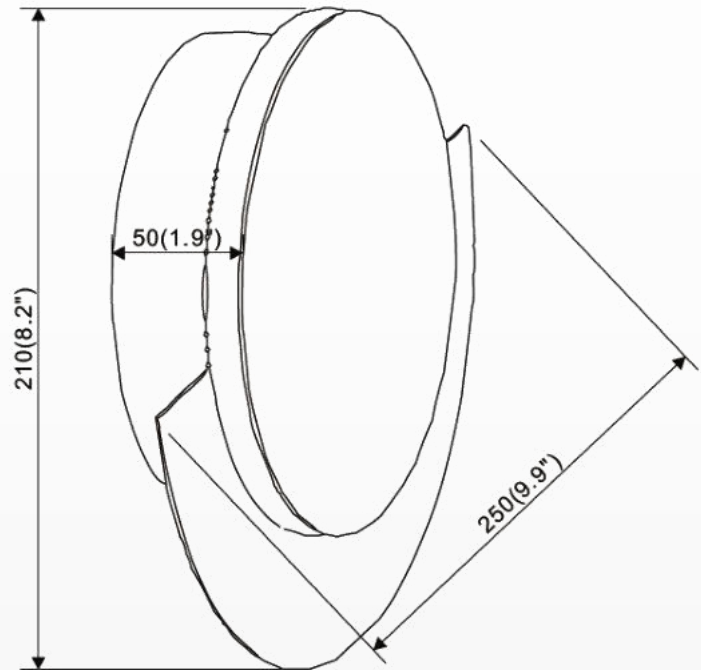

## SPECIFICATION

- Dimension: 9.9"×1.9"×8.2"
- Wattage: 10W
- Voltage: 120V
- Temp: 3000K
- Lumens: 483LM
- Dimmable: ELV , DIMMING 5%-100%
- CRI: > 80
- Material : Iron+Aluminum+Acrylic
- Lifespan : 50000hs
- Warranty: 3 years
- Operation temperature : -20°C-40°C