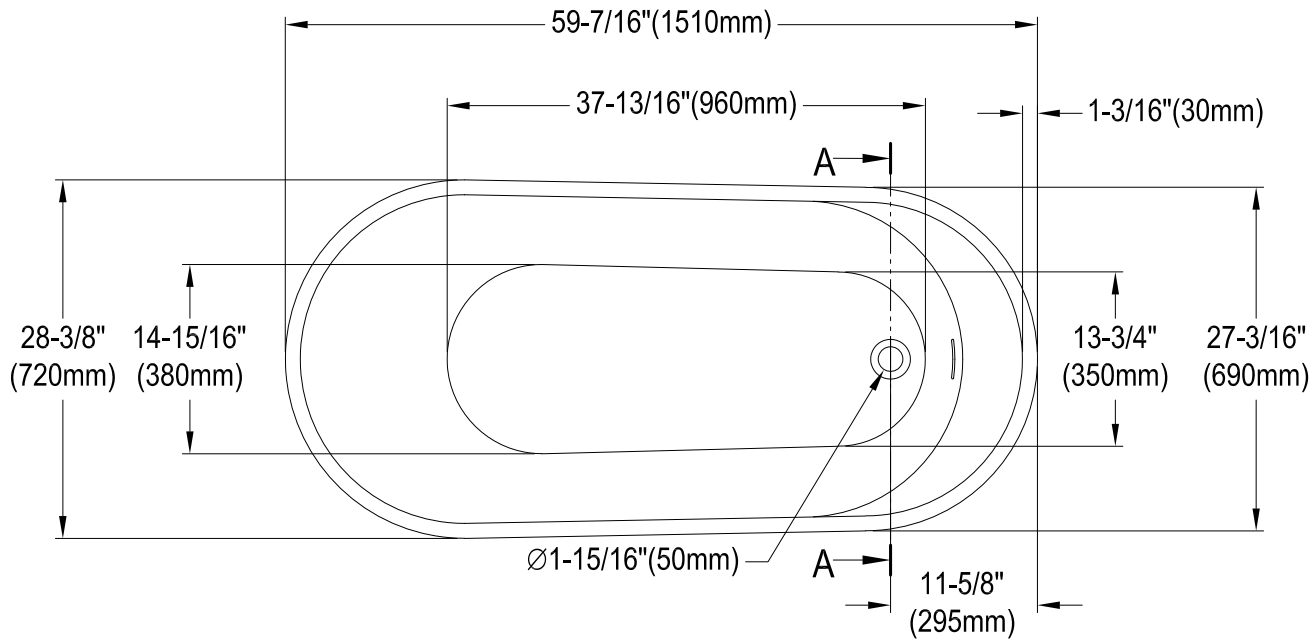

# VTRS592826Q

59" Freestanding Acrylic Tub With Drain

M14 x 120 (2 pcs)  
M14 x 100 (3 pcs)