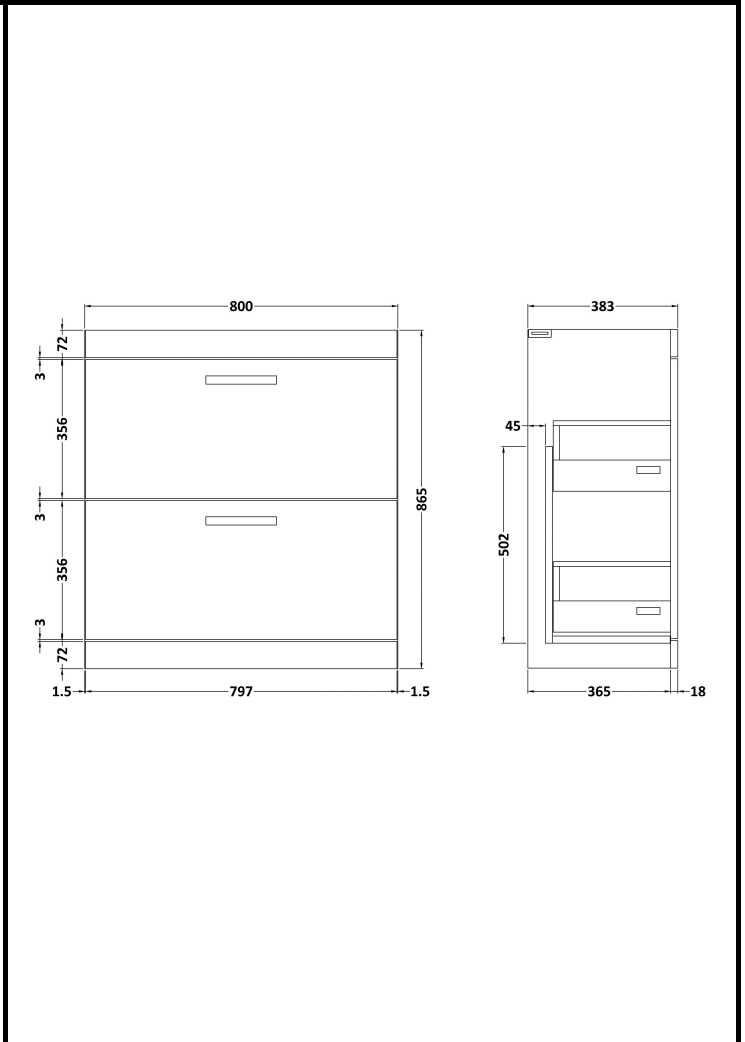

# CUSTOMER DATA SHEET

**DESCRIPTION:** 800 Fs 2-Drawer Vanity With Basin A

### PRODUCT DIMENSIONS

Height (mm)	Width (mm)	Depth (mm)	Nett Wgt Kg
865	800	383	38

### PACKAGING DIMENSIONS

Height (mm)	Width (mm)	Depth (mm)	Gross Wgt Kg
405	820	885	38

### PRODUCT DIMENSIONS

Height (mm)	Width (mm)	Depth (mm)	Nett Wgt Kg
180	810	390	15