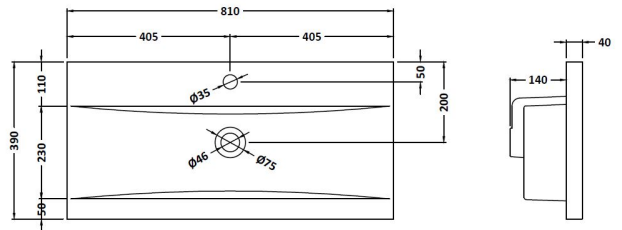

### PRODUCT DIMENSIONS

Height (mm)	Width (mm)	Depth (mm)	Nett Wgt Kg
865	800	383	38

### PACKAGING DIMENSIONS

Height (mm)	Width (mm)	Depth (mm)	Gross Wgt Kg
405	820	885	38

### OUTER BOX DIMENSIONS (If Applicable)

Height (mm)	Width (mm)	Depth (mm)	Gross Wgt Kg

### PRODUCT DIMENSIONS

Height (mm)	Width (mm)	Depth (mm)	Nett Wgt Kg
180	810	390	15