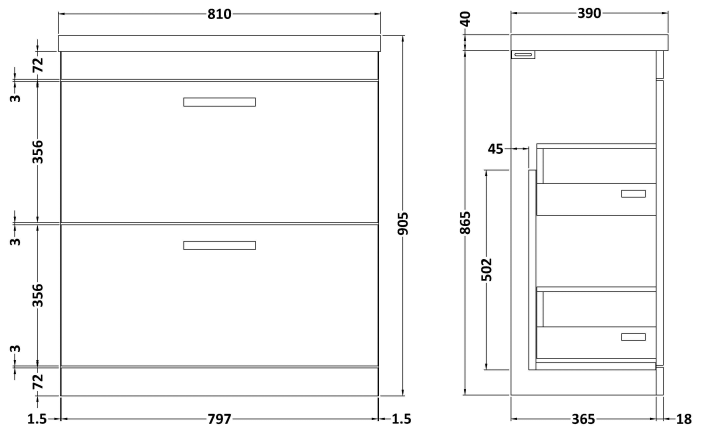

# CUSTOMER DATA SHEET - FURNITURE

**DESCRIPTION:** 800 Floor Standing 2-Drawer Basin Unit

### PRODUCT DIMENSIONS

Height (mm)	Width (mm)	Depth (mm)	Nett Wgt Kg
865	800	383	38

### PACKAGING DIMENSIONS

Height (mm)	Width (mm)	Depth (mm)	Gross Wgt Kg
405	820	885	38

### PRODUCT DIMENSIONS

Height (mm)	Width (mm)	Depth (mm)	Nett Wgt Kg
180	810	390	15