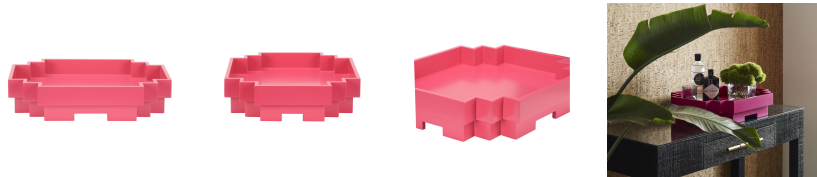

## 302371 • Japandi Tray - Fuchsia

5h x 22w x 18d

Wood

Fuchsia

*BLENDING MODERN FLAIR WITH TIMELESS ELEGANCE, JAPANDI TRAY FEATURES BOTH FORM AND FUNCTION. WITH CLEAN LINES AND BRIGHT COLORS, THIS ON TREND WOODEN TRAY CAN BE USED TO DISPLAY YOUR FAVORITE DECORATIVE ACCENTS OR TO SERVE GUESTS AT YOUR NEXT COCKTAIL PARTY.*