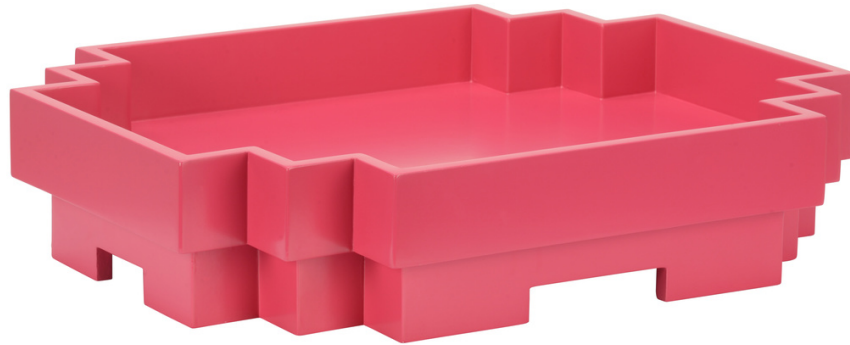

# WILDWOOD CHELSEA HOUSE

## 302371 • Japandi Tray - Fuchsia

5h x 22w x 18d

Wood

Fuchsia

*BLENDING MODERN FLAIR WITH TIMELESS ELEGANCE, JAPANDI TRAY FEATURES BOTH FORM AND FUNCTION. WITH CLEAN LINES AND BRIGHT COLORS, THIS ON TREND WOODEN TRAY CAN BE USED TO DISPLAY YOUR FAVORITE DECORATIVE ACCENTS OR TO SERVE GUESTS AT YOUR NEXT COCKTAIL PARTY.*