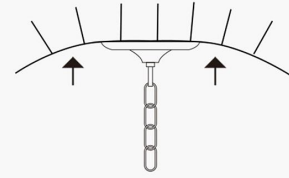

PRODUCT DIMENSIONS

VAULTED CEILING

SLOPED CEILING

E12 Base * 1