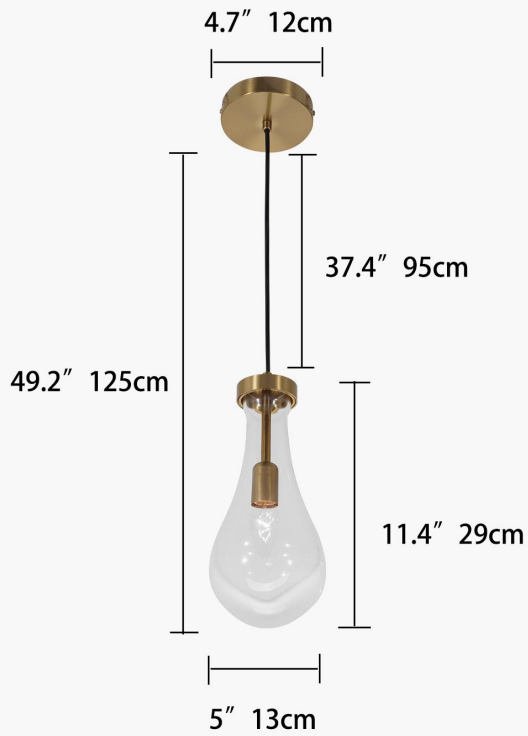

PRODUCT DIMENSIONS

VAULTED CEILING

SLOPED CEILING

E12 Base * 1