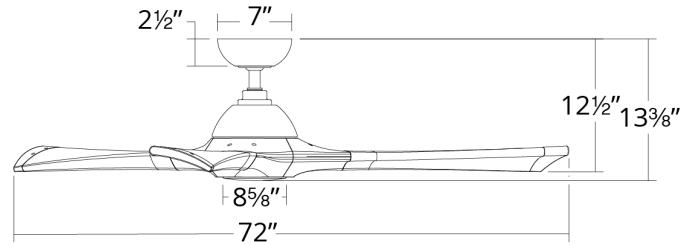

WOODY

FR-W1814-72L

72" Ceiling Fan

MODERN FORMS

SMART FANS

PRODUCT DESCRIPTION

With sturdy blades crafted from solid wood- properly treated to weather the outdoors- this smart fan is rugged refinement to the core. Take control of it with our exclusive Modern Forms app- features like Adaptive Learning make life easier every day by suggesting optimized schedules, while a powerful DC motor inside keeps things running smooth, quiet and up to 70% more efficient than traditional AC fans. Choose a bronze housing with dark walnut wood, matte black with distressed koa or graphite with weathered gray.

FEATURES

- 6 fan speeds through both Summer and Winter Modes
- Silent DC motor
- Optional LED light kit included
- Includes BT wall control
- Optional remote control sold separately
- Compatible with Modern Forms app

AIRFLOW/ENERGY EFFICIENCY

Weighted-Average/High Airflow CFM:	7690/10546
Weighted-Average/High Energy Use (W):	34/51
Estimated Yearly Energy Cost ($):	10
Weighted-Average/High Efficiency (CFM/W):	227/310
Max RPM:	112

ORDER NUMBER

Model	Housing	Blade
FR-W1814-72L	BZ Bronze	DW Dark Walnut
	GH Graphite	WG Weathered Gray
	MB Matte Black	DK Distressed Koa

Example: **FR-W1814-72L-GH/WG**

For 2700K add "-27" ; for 3500K add "-35" before the finish: **FR-W1814-72L27GHWG**

*Results may vary based on application and surroundings.

*This fan comes uni-pack - blade select options are not available

The Modern Forms app synchronizes seamlessly with smart home devices you already own

SPECIFICATIONS

Construction:	Aluminum, Balsa Wood
Blade:	15° Pitch, 72" sweep
Downrod:	3/4"W X 4.5H
Mounting Slope:	Up to 30°
Wire:	80"
Hanging Weight:	20 lbs
Total Power:	60W
Standards:	UL/cUL Wet Location listed, Title 24 JA8-2016 Compliant, Title 20
Motor Type:	125 x 25 sensorless DC motor

WIRELESS PERFORMANCE

Wi-Fi Range:	Up to 150 ft*
Bluetooth Range:	Up to 150 ft*

LUMINAIRE PERFORMANCE

Light Source:	LED
Light Wattage:	20W
Lumens/Delivered Lumens:	1600/846
Dimming:	Integrated
CRI:	90
Color Temperature:	3000K (2700K/3500K options available)
Rated Life:	50,000 hours

modernforms.com
Phone (800) 526.2588
Fax (800) 526.2585

Headquarters/Eastern Distribution Center
44 Harbor Park Drive
Port Washington, NY 11050

Central Distribution Center
1600 Distribution Ct
Lithia Springs, GA 30122

Western Distribution Center
1750 Archibald Avenue
Ontario, CA 91760