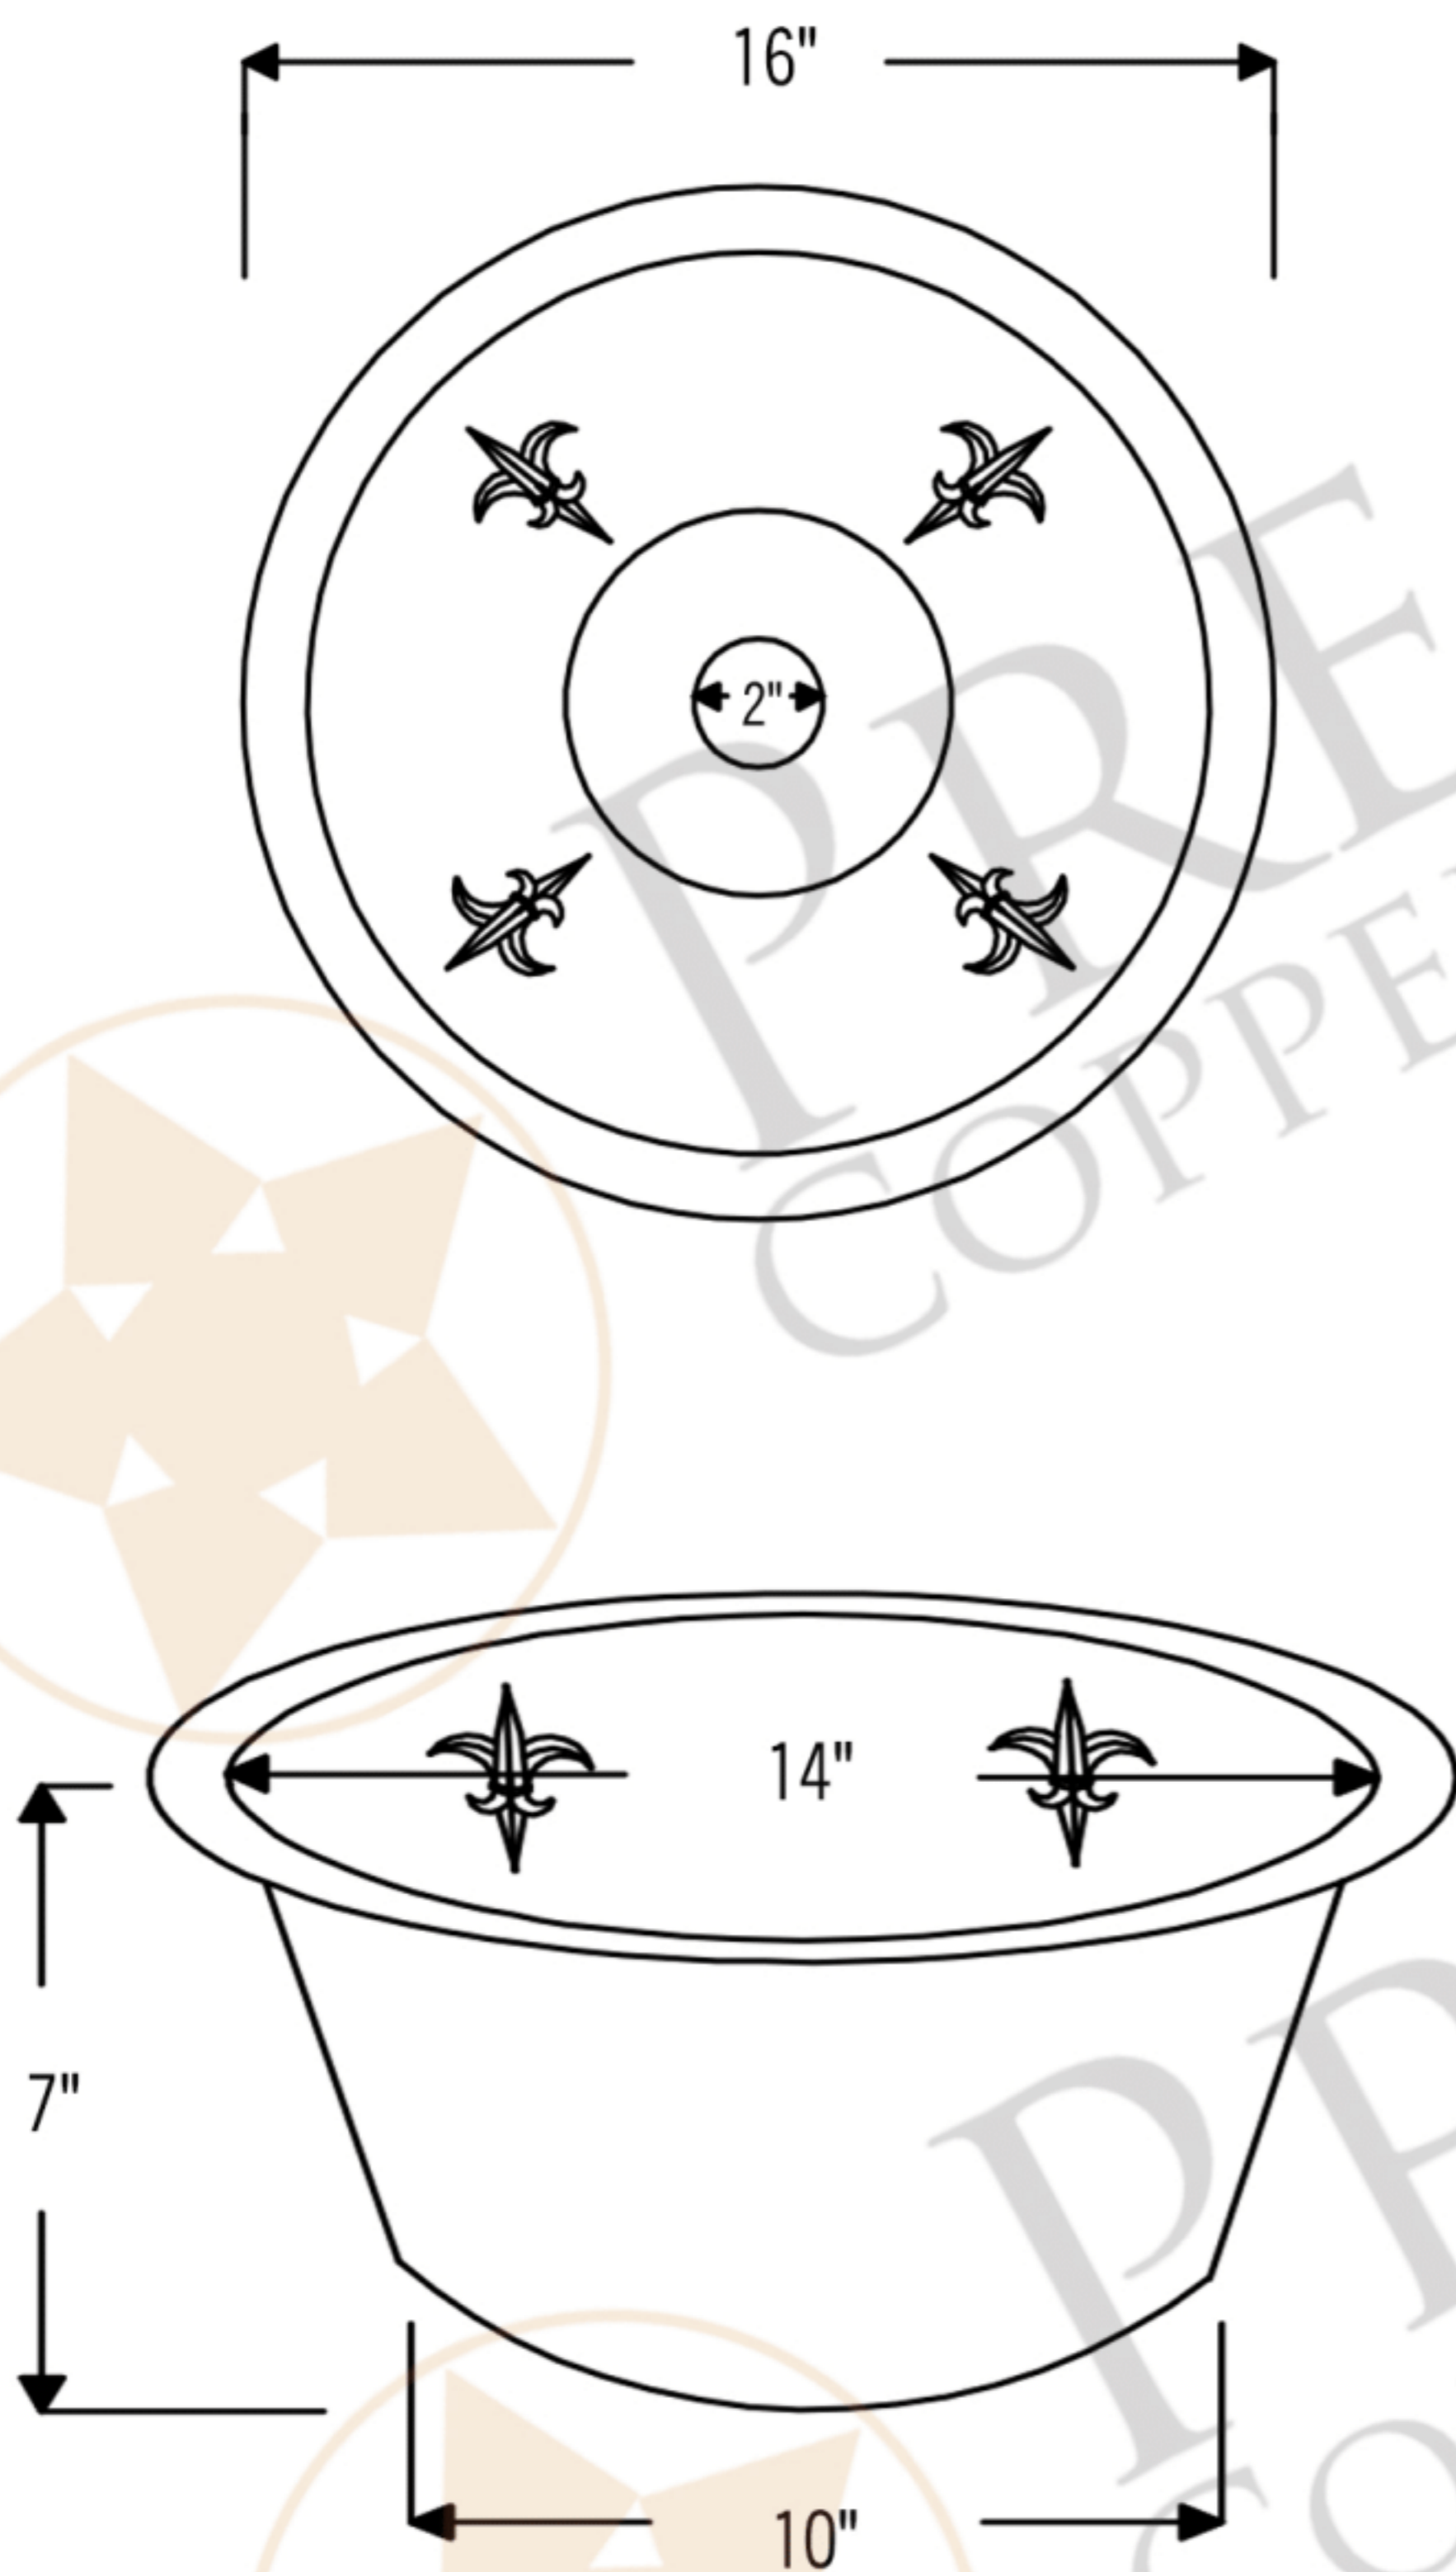

PREMIER
COPPER PRODUCTS

MODEL NUMBER: BR16FDB2

- * Description: 16" Round Copper Bar Sink with Fleur De Lis and 2" Drain Opening
- * Outer Dimension: 16" x 7"
- * Inner Dimension: 14" x 7"
- * Rim: 1"
- * Drain Opening: 2"
- * Finish: Oil Rubbed Bronze
- * Design: Fleur De Lis

CODE/STANDARD COMPLIANCE

* IAPMO/cUPC LISTED

* ORB: Oil Rubbed Bronze

THIS PRODUCT IS HAND CRAFTED, SMALL VARIANCES IN COLOR AND SIZE MAY OCCUR.
DO NOT MAKE ANY INSTALLATION CUTS UNTIL YOU RECEIVE YOUR ITEM(S).