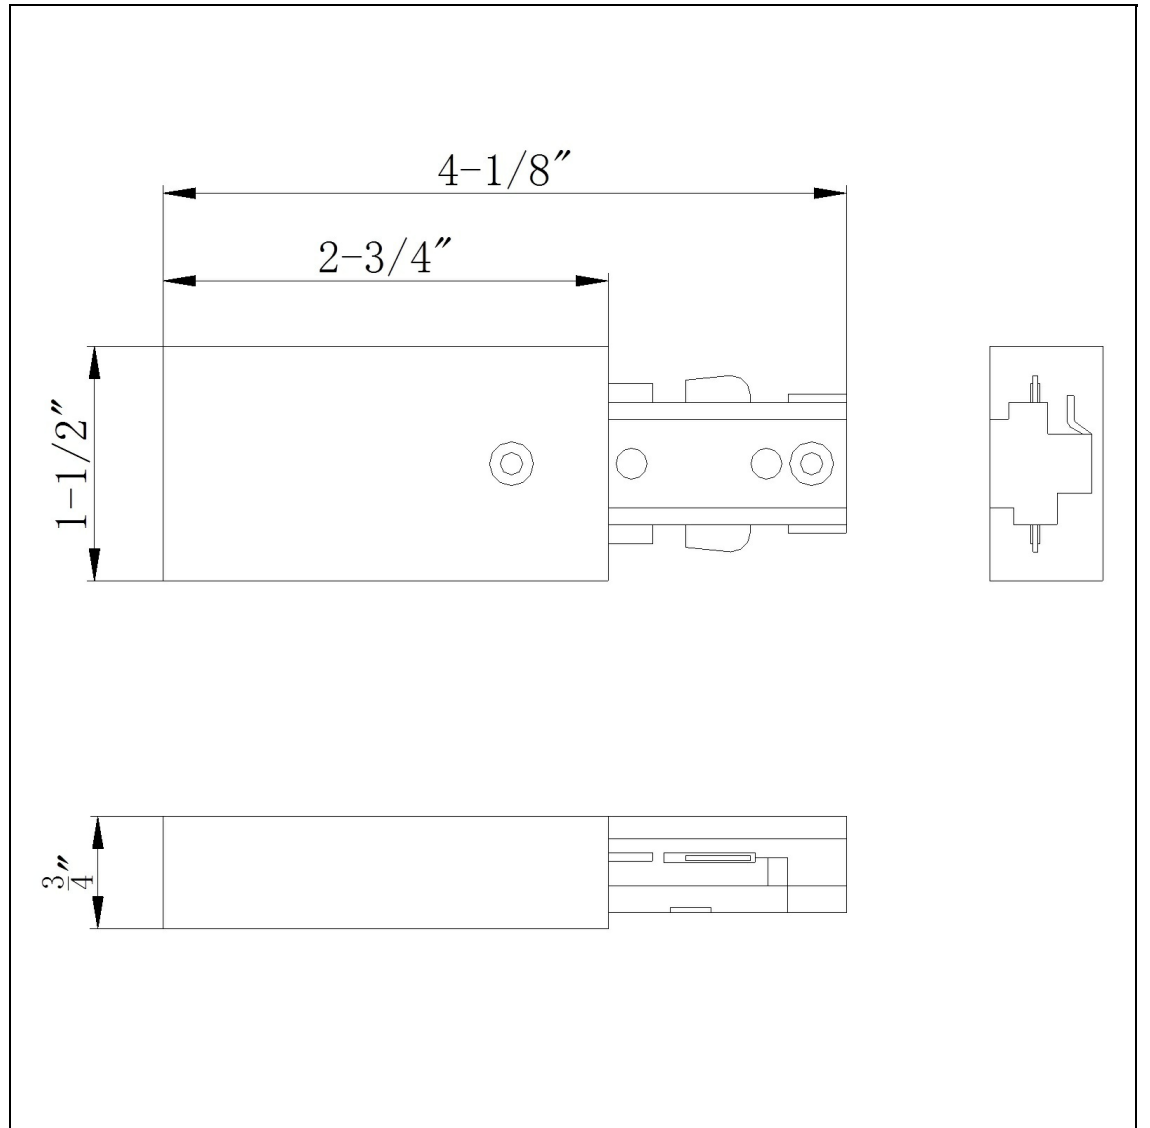

Product No. **HT-274-RU**

Description

LIVE END IN RUST
Durable Plastic Construction
Ships in One Carton
No Assembly Required
Compatible with "H" Type Three Wire Single
Circuit Track
1.5" Height Live End Connector in Rust

Technical Specifications

UPC	020193067284
Wattage	N/A
Lumen	N/A
Switch Type	Track
Bulb Base	N/A
Number of Lights	N/A
Color	Rust
Base Color	Rust

Carton 1 Dimensions	10.50 x 10.00 x 10.00
Carton 2 Dimensions	0.00 x 0.00 x 10.00
Package Dimensions	L: 10.00 W: 10.00 H: 10.50