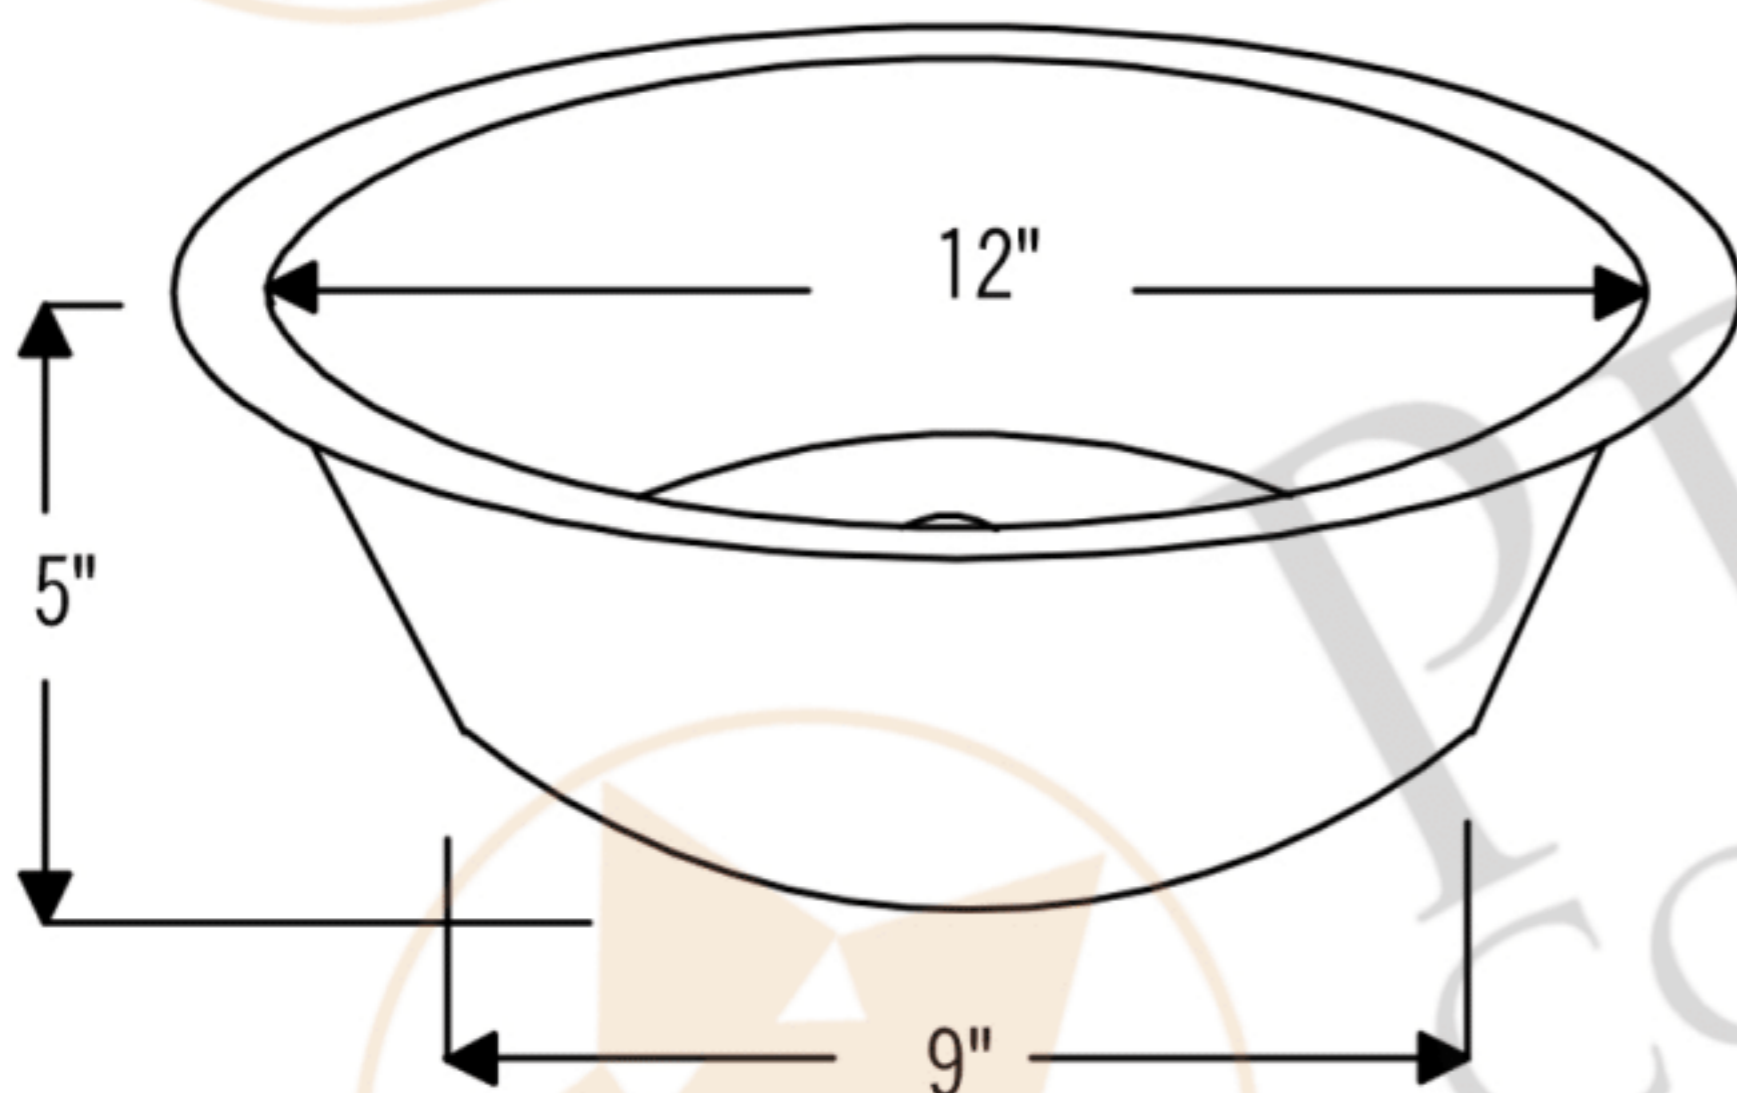

PREMIER
COPPER PRODUCTS

MODEL NUMBER: BR14DB3

- Description: 14" Round Hammered Copper Prep Sink with 3.5" Drain Opening
- Outer Dimension: 14" x 5"
- Inner Dimension: 12" x 5"
- Rim: 1"
- Drain Opening: 3.5"
- Finish: Oil Rubbed Bronze

CODE/STANDARD COMPLIANCE

* IAPMO/cUPC LISTED

* ORB: Oil Rubbed Bronze

THIS PRODUCT IS HAND CRAFTED, SMALL VARIANCES IN COLOR AND SIZE MAY OCCUR.
DO NOT MAKE ANY INSTALLATION CUTS UNTIL YOU RECEIVE YOUR ITEM(S).