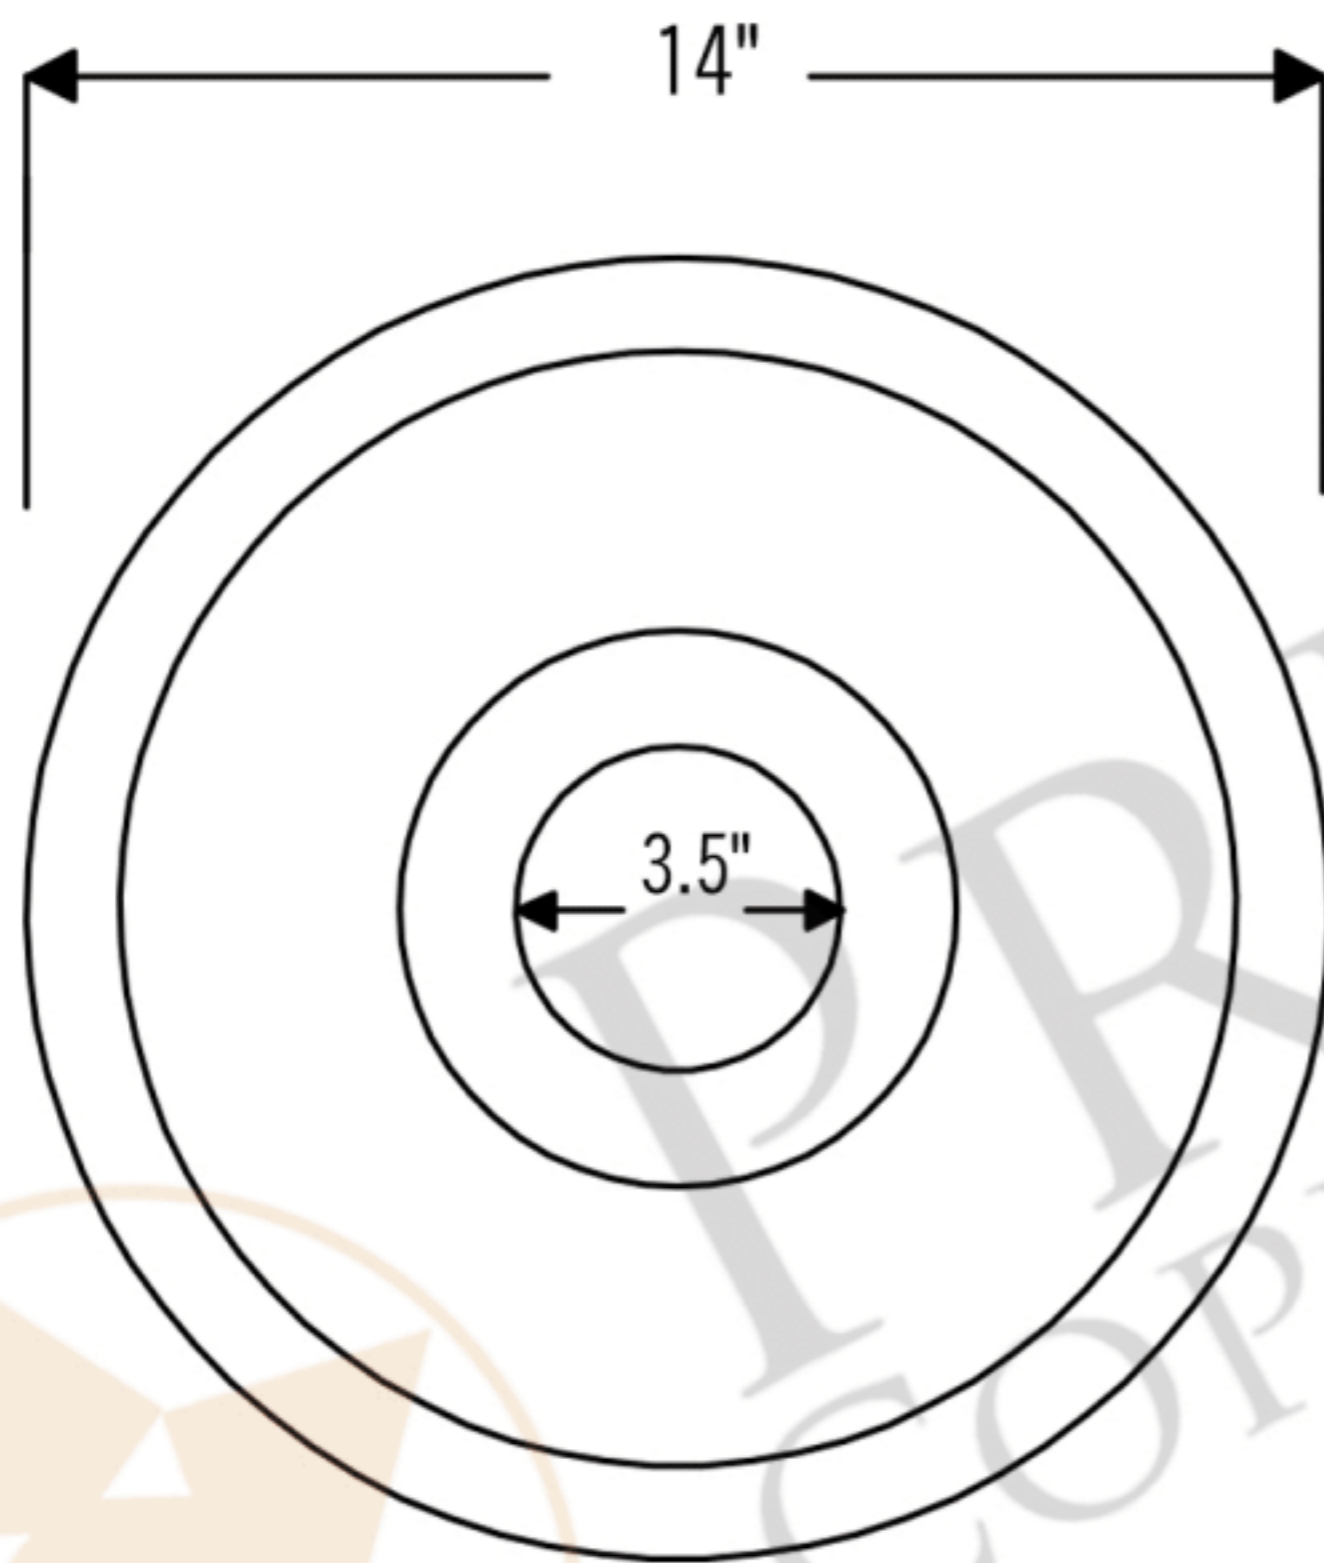

PREMIER
COPPER PRODUCTS

MODEL NUMBER: BR14DB3

- Description: 14" Round Hammered Copper Prep Sink with 3.5" Drain Opening
- Outer Dimension: 14" x 5"
- Inner Dimension: 12" x 5"
- Rim: 1"
- Drain Opening: 3.5"
- Finish: Oil Rubbed Bronze

CODE/STANDARD COMPLIANCE

* IAPMO/cUPC LISTED

* ORB: Oil Rubbed Bronze

THIS PRODUCT IS HAND CRAFTED, SMALL VARIANCES IN COLOR AND SIZE MAY OCCUR.
DO NOT MAKE ANY INSTALLATION CUTS UNTIL YOU RECEIVE YOUR ITEM(S).