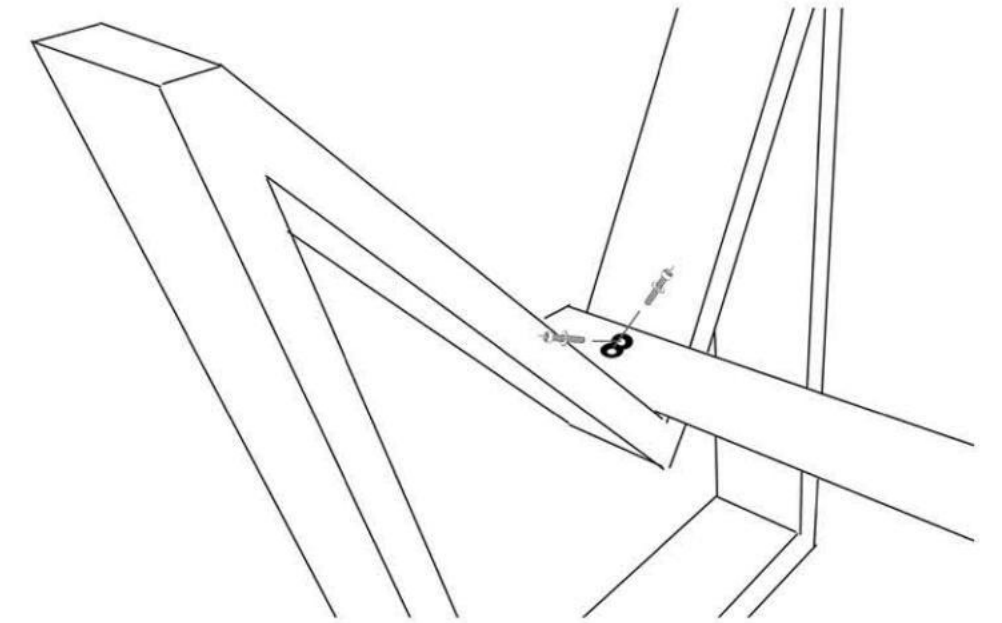

Hardware List

NO	DESCRIPTION	QTY
A	JCBC M6 x 50mm	12 pcs
B	Washer	12 pcs
C	Allen Key	1 pc
D	Adjuster	8 pcs

1