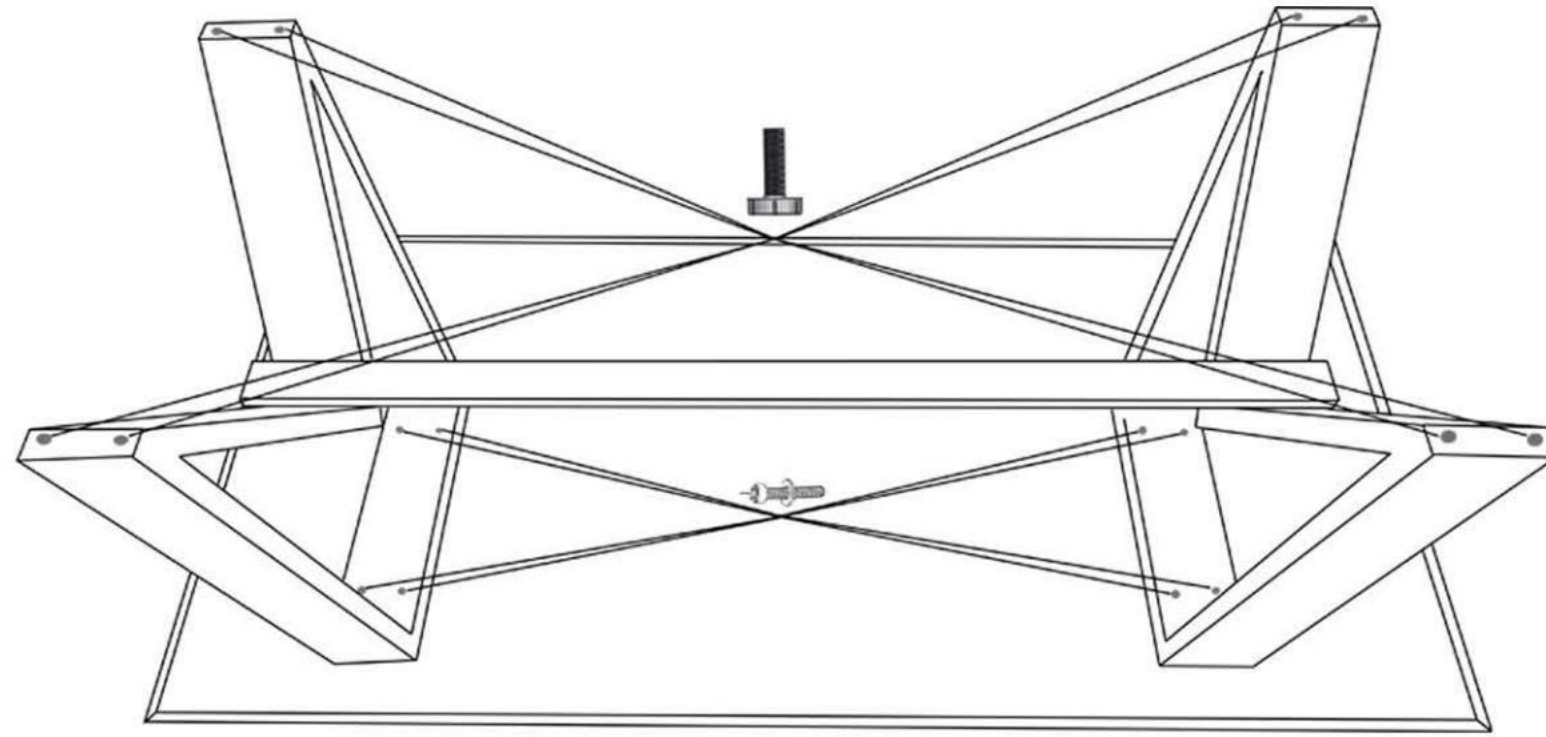

Hardware List

NO	DESCRIPTION	QTY
A	JCBC M6 x 50mm	12 pcs
B	Washer	12 pcs
C	Allen Key	1 pc
D	Adjuster	8 pcs

1

2

Hardware List

NO	DESCRIPTION	QTY
A	JCBC M6 x 50mm	12 pcs
B	Washer	12 pcs
C	Allen Key	1 pc
D	Adjuster	8 pcs

1

2

Hardware List

NO	DESCRIPTION	QTY
A	JCBC M6 x 50mm	12 pcs
B	Washer	12 pcs
C	Allen Key	1 pc
D	Adjuster	8 pcs

1

2

Hardware List

NO	DESCRIPTION	QTY
A	JCBC M6 x 50mm	12 pcs
B	Washer	12 pcs
C	Allen Key	1 pc
D	Adjuster	8 pcs

1

2