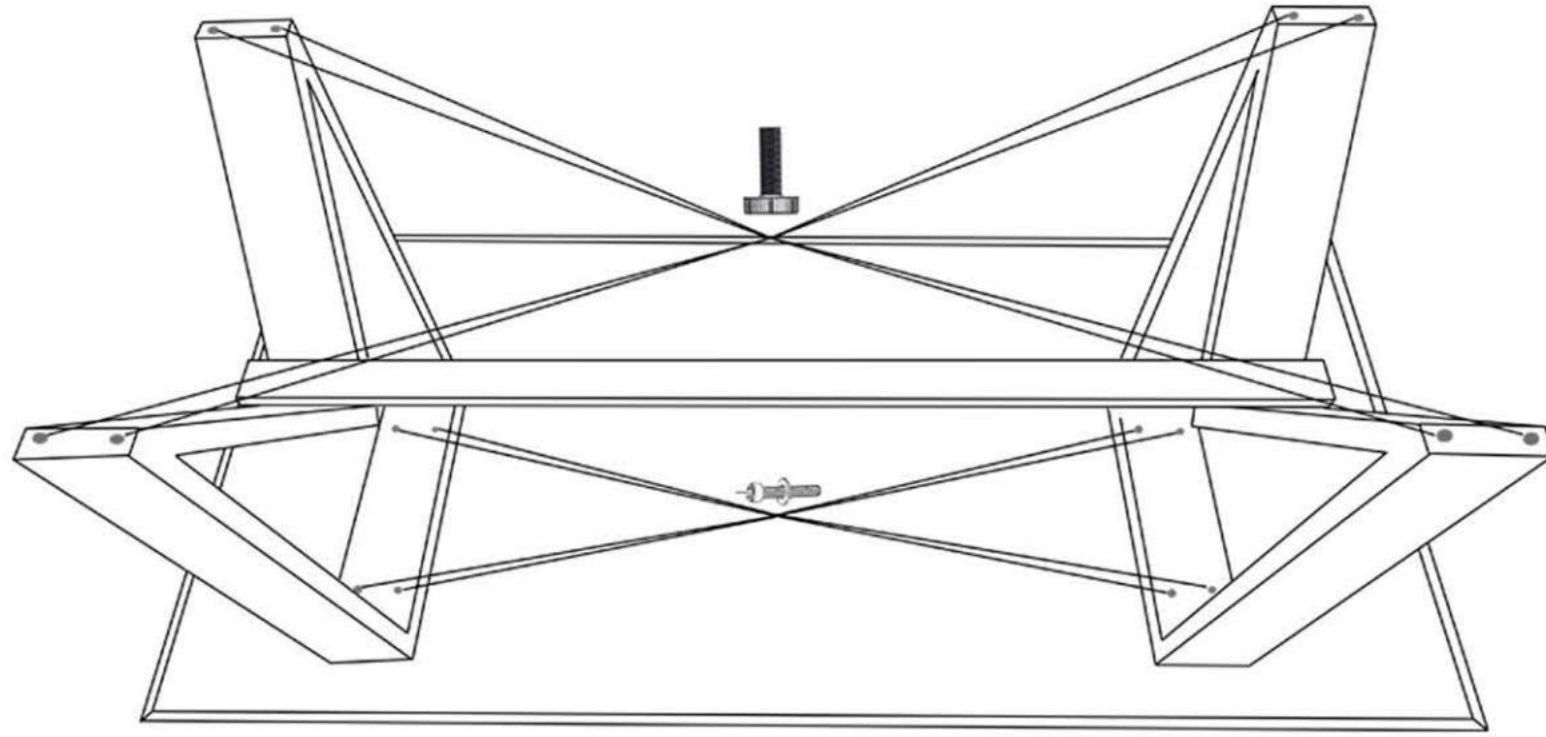

### Hardware List

NO	DESCRIPTION	QTY
A	JCBC M6 x 50mm 	12 pcs
B	Washer 	12 pcs
C	Allen Key 	1 pc
D	Adjuster 	8 pcs

**1**

**2**