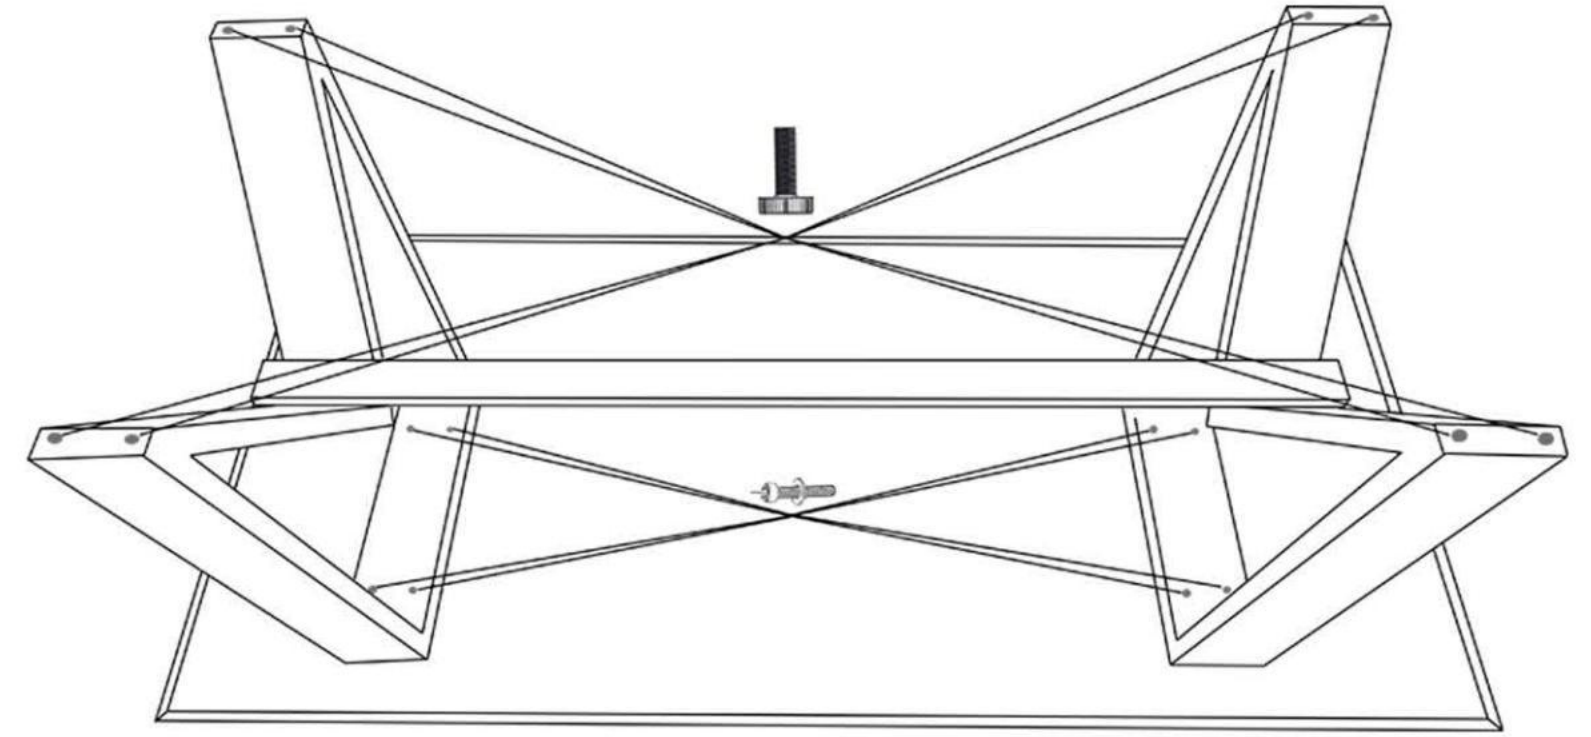

Hardware List

NO	DESCRIPTION	QTY
A	JCBC M6 x 50mm	12 pcs
B	Washer	12 pcs
C	Allen Key	1 pc
D	Adjuster	8 pcs

1

2

Hardware List

NO	DESCRIPTION	QTY
A	JCBC M6 x 50mm	12 pcs
B	Washer	12 pcs
C	Allen Key	1 pc
D	Adjuster	8 pcs

1

2

Hardware List

NO	DESCRIPTION	QTY
A	JCBC M6 x 50mm	12 pcs
B	Washer	12 pcs
C	Allen Key	1 pc
D	Adjuster	8 pcs

1

2

Hardware List

NO	DESCRIPTION	QTY
A	JCBC M6 x 50mm	12 pcs
B	Washer	12 pcs
C	Allen Key	1 pc
D	Adjuster	8 pcs

1

2