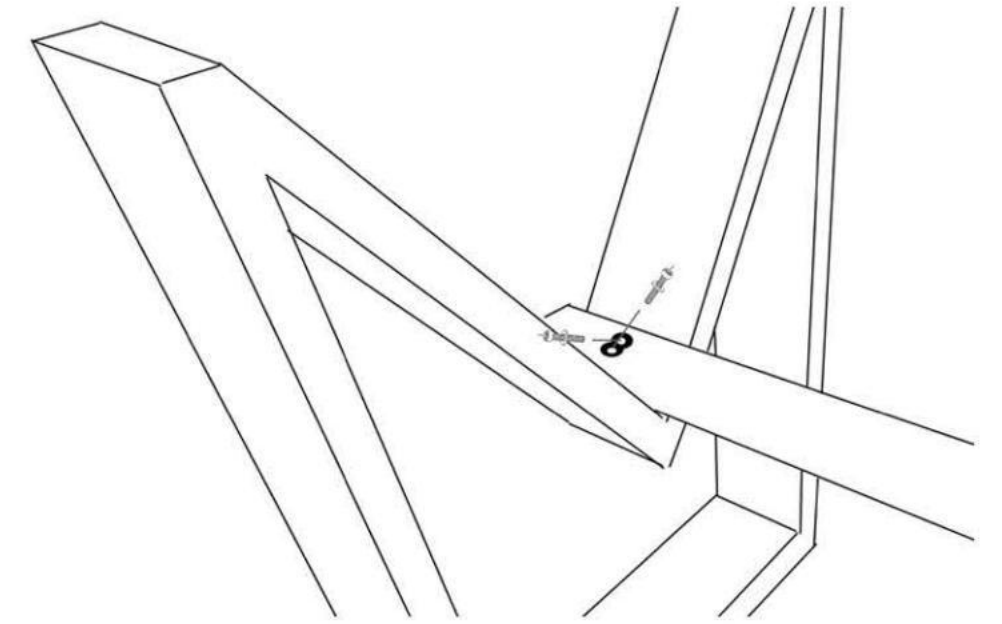

### Hardware List

NO	DESCRIPTION	QTY
A	JCBC M6 x 50mm 	12 pcs
B	Washer 	12 pcs
C	Allen Key 	1 pc
D	Adjuster 	8 pcs

**1**

**2**