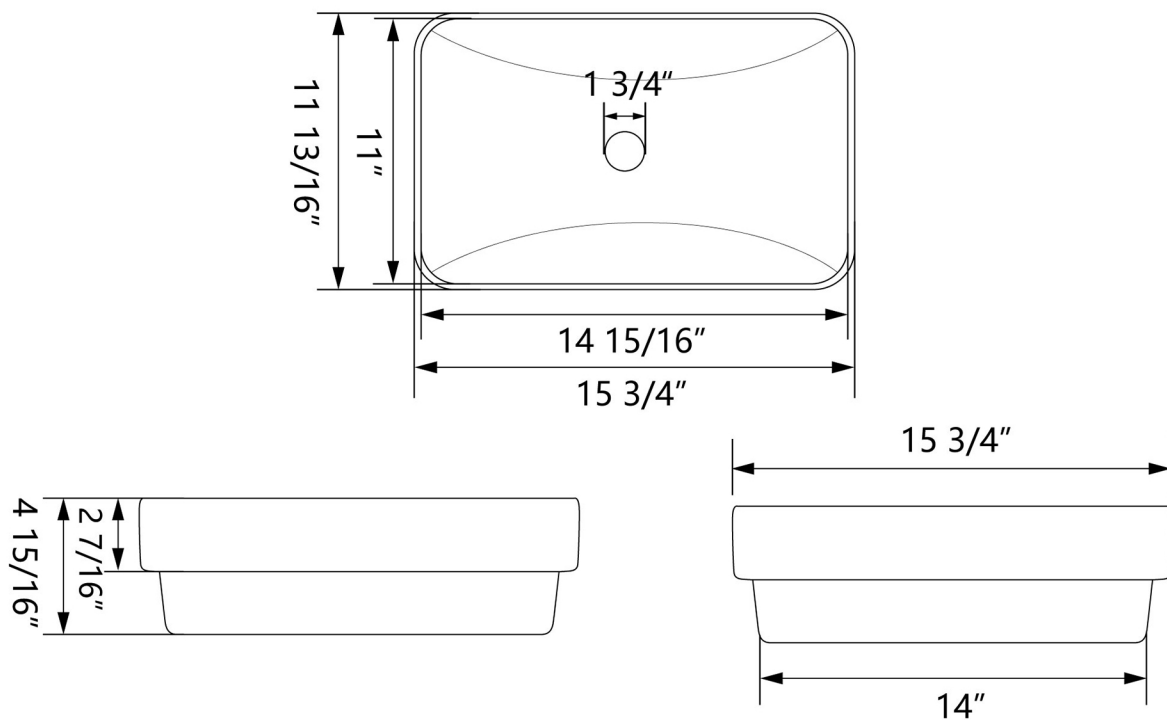

Model #DV-1V0346

Overall Dimension: 15 3/4" L x 11 13/16" W x 4 15/16" H

Features:

- Featuring a sleek rectangular shape, this white container sink is the perfect addition to your bathroom decor.
- Crafted from high-quality ceramic materials, this sink is durable against scratches, stains, and maintains anti-fade capability.
- The semi-recessed installation method enhances load-bearing capacity, ensuring stability even under frequent use and minimizing the need for repairs and replacements.
- Thanks to its smooth surface, dirt and grime are easily wiped away, making cleaning a hassle-free task. Say goodbye to stubborn stains and hello to a pristine sink with minimal effort.
- Works with any vessel or wall-mount faucet, allowing you to choose the style that best suits your bathroom.

Package Included:

● Vessel Sink

● User Manual

Technical Specifications:

- + Product Size: 15 3/4" L x 11 13/16" W x 4 15/16" H
- + Sink Interior Size: 14 15/16" L x 11" W x 3 15/16" H
- + Weight: 14.66 lbs
- + Color: White
- + Drain: 1 3/4" Diameter