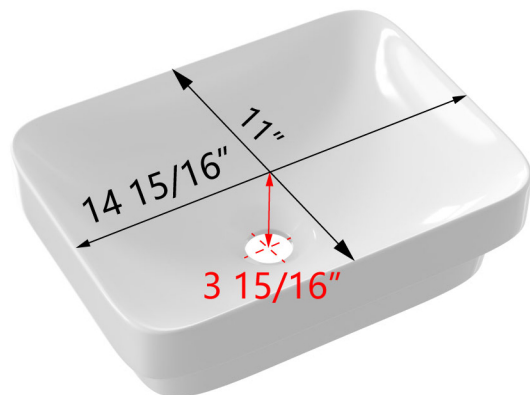

Model #DV-1V0346

Overall Dimension: 15 3/4" L x 11 13/16" W x 4 15/16" H

Features:

- Featuring a sleek rectangular shape, this white container sink is the perfect addition to your bathroom decor.
- Crafted from high-quality ceramic materials, this sink is durable against scratches, stains, and maintains anti-fade capability.
- The semi-recessed installation method enhances load-bearing capacity, ensuring stability even under frequent use and minimizing the need for repairs and replacements.
- Thanks to its smooth surface, dirt and grime are easily wiped away, making cleaning a hassle-free task. Say goodbye to stubborn stains and hello to a pristine sink with minimal effort.
- Works with any vessel or wall-mount faucet, allowing you to choose the style that best suits your bathroom.

Package Included:

● Vessel Sink

● User Manual

Technical Specifications:

- + Product Size: 15 3/4" L x 11 13/16" W x 4 15/16" H
- + Sink Interior Size: 14 15/16" L x 11" W x 3 15/16" H
- + Weight: 14.66 lbs
- + Color: White
- + Drain: 1 3/4" Diameter