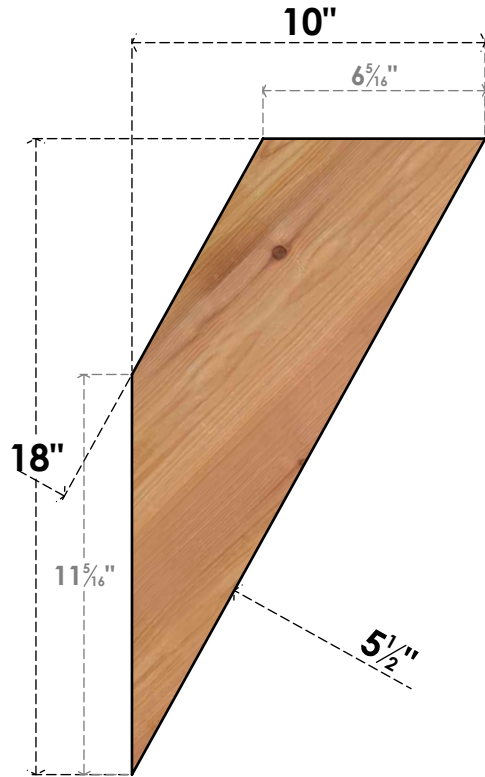

BRC06X10X18TRA00SWR

5 1/2"W X 10"D X 18"H TRADITIONAL SMOOTH BRACE, WESTERN RED CEDAR

SIDE

FRONT

EKENA MILLWORK
 2300 WEST MAIN ST.
 CLARKSVILLE, TX 75426
 TOLL FREE: 866-607-0453
 WWW.EKENAMILLWORK.COM

NOTES