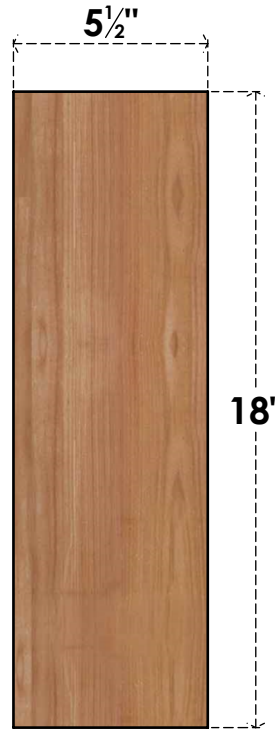

BRC06X10X18TRA00SWR

5 1/2"W X 10"D X 18"H TRADITIONAL SMOOTH BRACE, WESTERN RED CEDAR

SIDE

FRONT

EKENA MILLWORK
 2300 WEST MAIN ST.
 CLARKSVILLE, TX 75426
 TOLL FREE: 866-607-0453
 WWW.EKENAMILLWORK.COM

NOTES