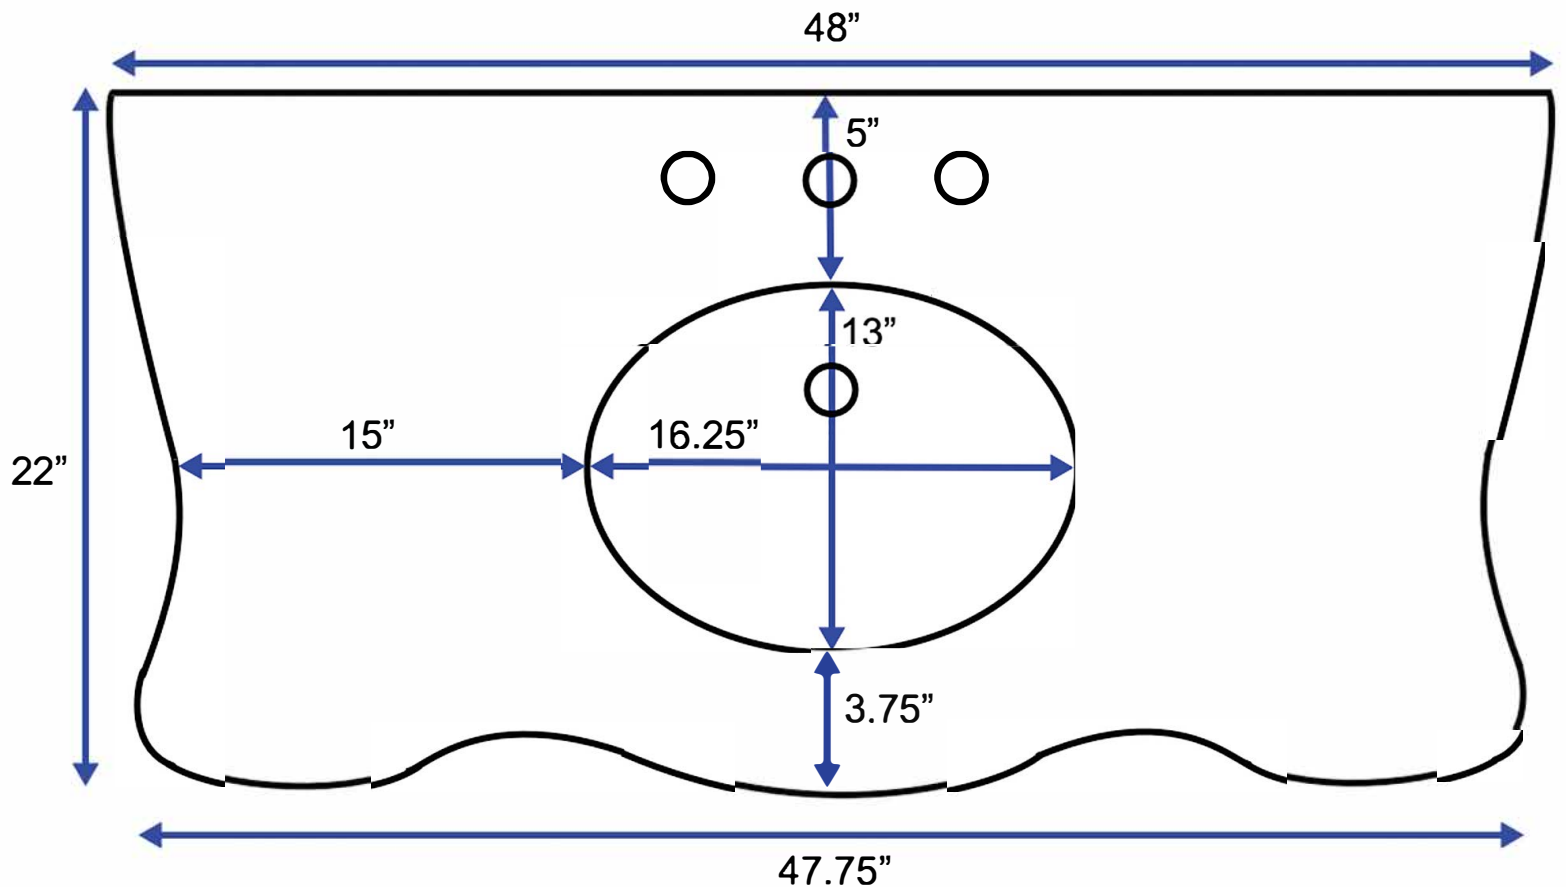

# Katherine 48-inch Bath Vanity (Top View)

All measurements are approximate and rounded to the nearest quarter inch.  
Please allow for a slight margin of error.