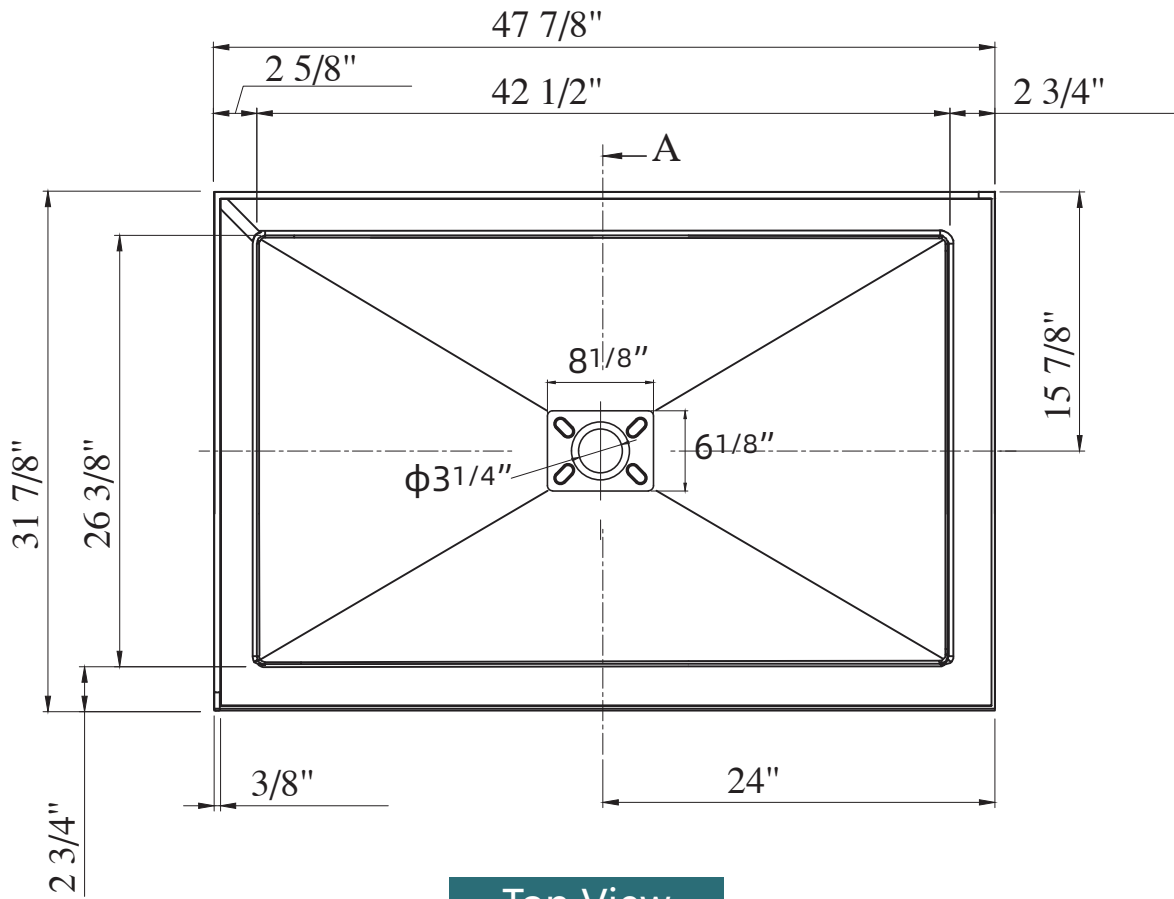

# SIZE DETAILS

## ACRYLIC SHOWER BASE

**PRODUCT SIZE: 48"**

All dimensions are nominal,  
minor variations may occur.

Top View

Side View

Cap