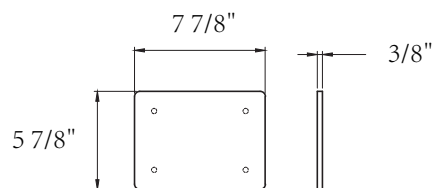

# SIZE DETAILS

## ACRYLIC SHOWER BASE

**PRODUCT SIZE: 48"**

All dimensions are nominal,  
minor variations may occur.

Top View

Side View

Cap