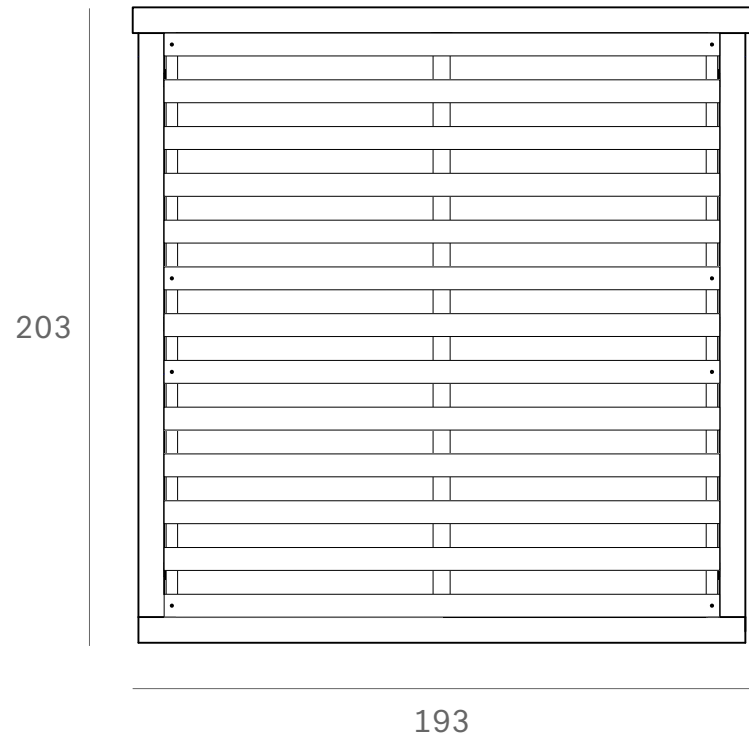

*Ethnicraft*

51217 - Oak Nordic II bed - Dimensions (cm)

*Ethnicraft*

51217 - Oak Nordic II bed - Dimensions (inches)