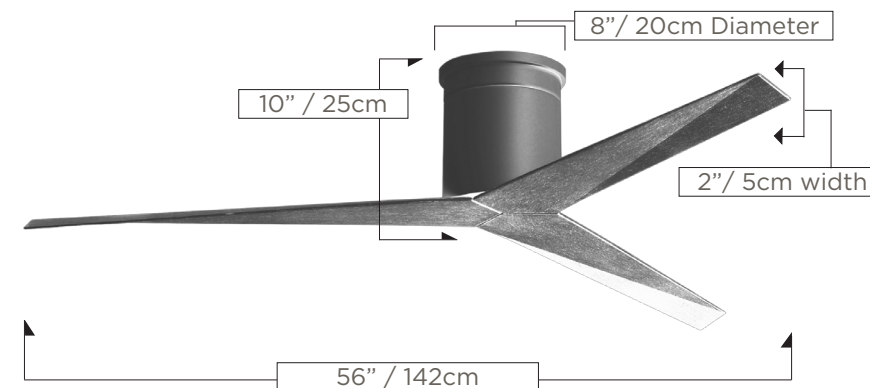

TECHNICAL SPECIFICATIONS

SKU BUILDER

FAN FINISHES

21 POSSIBLE VARIATIONS

Fan Finishes Blade Finishes 56"

Brushed Nickel	Barn Wood Tone
Gloss White	Brushed Nickel
Matte Black	Gloss White
	Gray Ash Tone
	Matte Black
	Old Oak Tone
	Walnut Tone