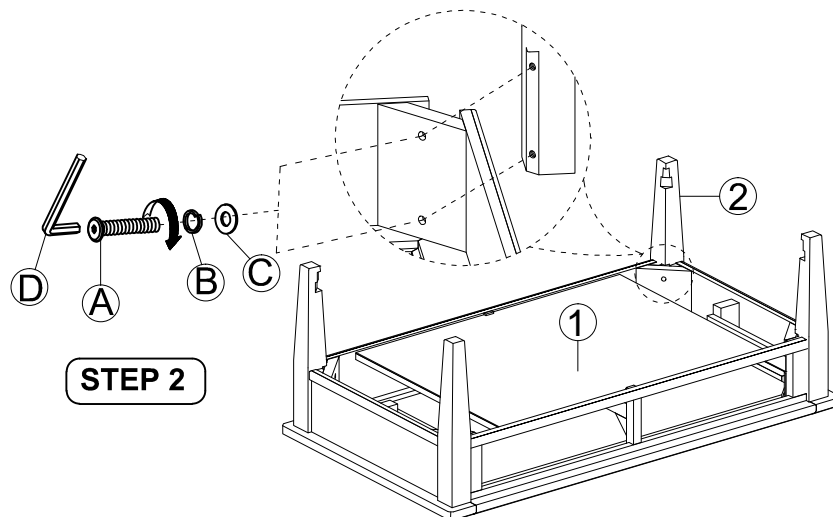

ASSEMBLY INSTRUCTION

DESCRIPTION :RECT CEILING TILE COCKTAIL TABLE

Thank you for purchasing this quality product. Be sure to check all packing material carefully for small Hardware which may have come loose inside the carton during shipment. Identify and count all Hardware and compare with the Hardware List Below.

Parts List			
No.	Description		Qty.
①	Table Top		1 Pc
②	Leg		4 Pcs
③	Shelf Frame		1 Pc
④	Caster		4 Pcs

Assembly Hardware Pack			
⑤			
No.	Description	Hardware	Qty.
(A)	JCBC Screw Ø5/16" x 57mm		8 Pcs
(B)	Spring Washer Ø5/16"		8 Pcs
(C)	Flat Washer Ø5/16" x 19mm		8 Pcs
(D)	Allen Key M4		1 Pc
(E)	Bracket		4 Pcs
(F)	Screw M3.5 x 20mm		8 Pcs
(G)	Screw M3.5 x 16mm		16 Pcs