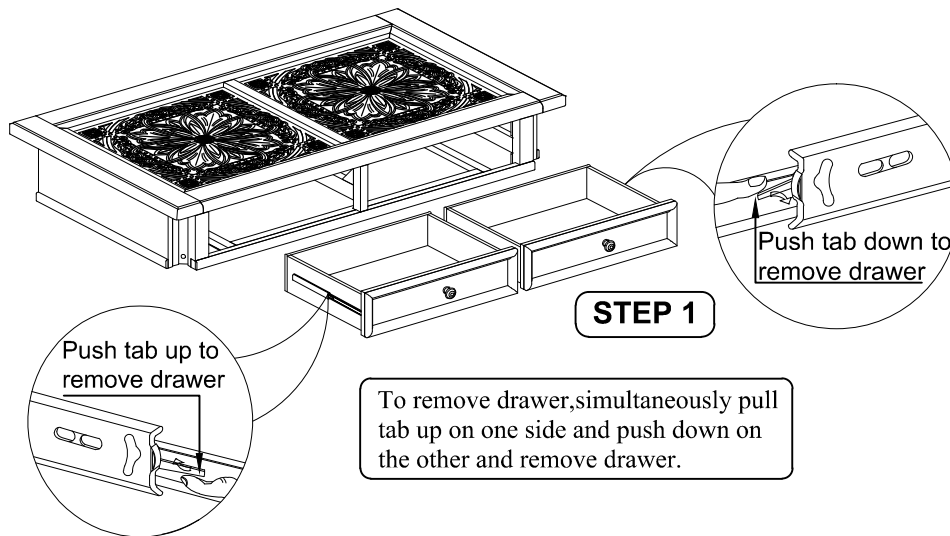

ASSEMBLY INSTRUCTION

DESCRIPTION :RECT CEILING TILE COCKTAIL TABLE

Thank you for purchasing this quality product. Be sure to check all packing material carefully for small Hardware which may have come loose inside the carton during shipment. Identify and count all Hardware and compare with the Hardware List Below.

Parts List			
No.	Description		Qty.
①	Table Top		1 Pc
②	Leg		4 Pcs
③	Shelf Frame		1 Pc
④	Caster		4 Pcs

Assembly Hardware Pack			
⑤			
No.	Description	Hardware	Qty.
(A)	JCBC Screw Ø5/16" x 57mm		8 Pcs
(B)	Spring Washer Ø5/16"		8 Pcs
(C)	Flat Washer Ø5/16" x 19mm		8 Pcs
(D)	Allen Key M4		1 Pc
(E)	Bracket		4 Pcs
(F)	Screw M3.5 x 20mm		8 Pcs
(G)	Screw M3.5 x 16mm		16 Pcs