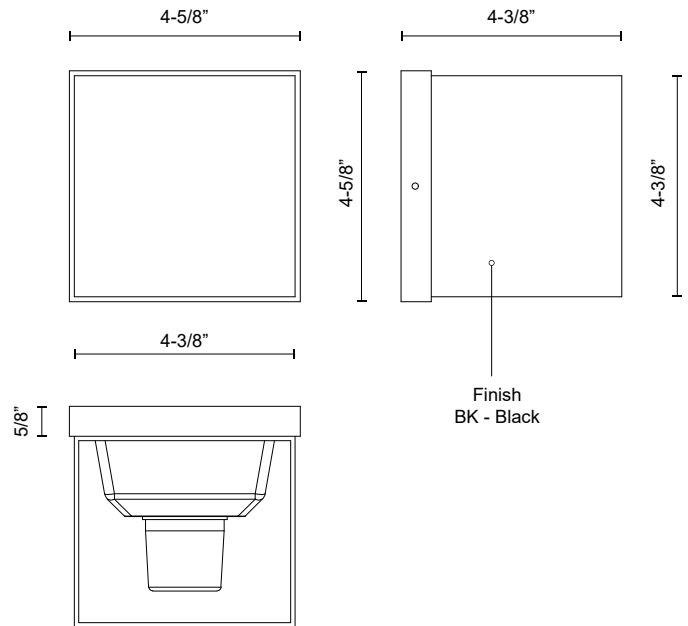

RENE EW39005

WALL

PROJECT

EW39005-BK
Black

SPECIFICATION DETAILS

* For custom options, consult factory for details.

Fixture Dimensions	W4-5/8" x H4-3/8" x E4-3/8"
Light Source	LED with DC Driver
Wattage	11W
Total Lumens	930lm
Delivered Lumens	430lm*
Voltage	120-277V
Color Temperature	3000K
CRI (Ra)	90CRI
Optional Color Temps	2700K - 5000K Available, Minimum Order Quantities Apply
LED Rated Life	50,000 hours
Dimming	100% - 10%, TRIAC or ELV Dimmer (Not Included)
Location	Wet, IP65
Warranty	5 Years
Illumination Direction	Up/Down
Mounting Style	Up or Down
Canopy Dimensions	L4-5/8" x H4-5/8" x E5/8"

DESCRIPTION

The Rene Collection is the soft spoken exterior wall fixture you've been looking for. Make a striking statement with the angular, square variation, or choose a softer feel with the curved option. Both offer an excellent balance between architectural and decorative with their stark black cast-aluminum bodies.