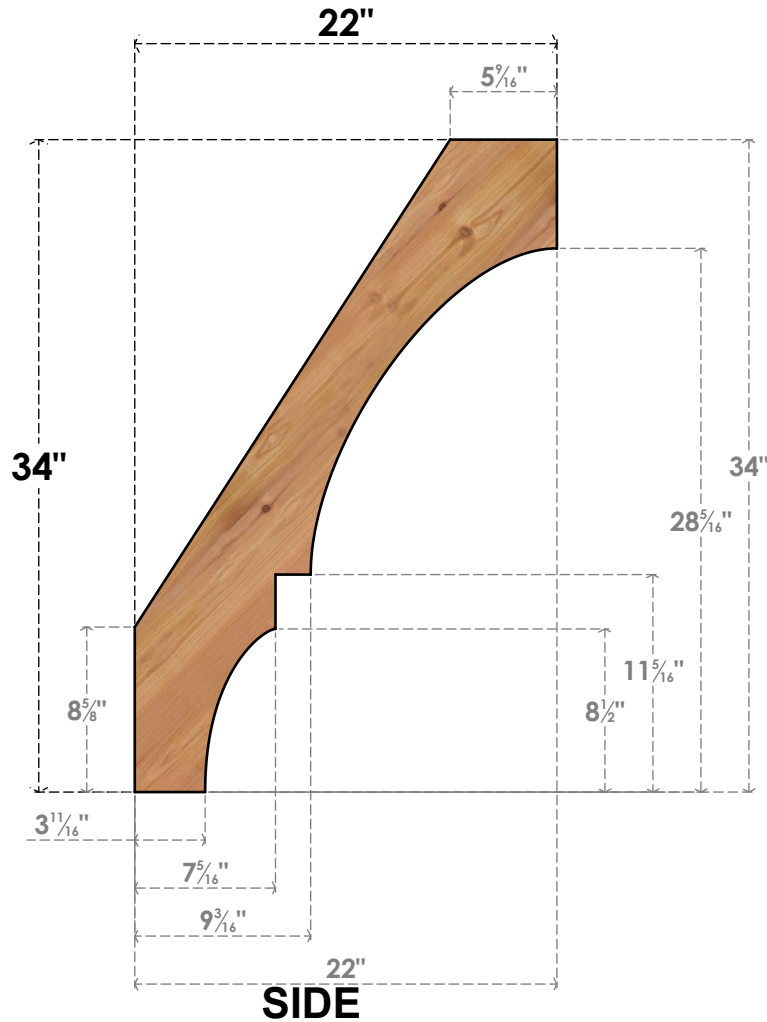

BRC04X22X34BOA00SWR

3 1/2"W X 22"D X 34"H BALBOA SMOOTH BRACE, WESTERN RED CEDAR

EKENA MILLWORK
 2300 WEST MAIN ST.
 CLARKSVILLE, TX 75426
 TOLL FREE: 866-607-0453
 WWW.EKENAMILLWORK.COM

NOTES

1. INSTALLATION TO BE COMPLETED IN ACCORDANCE WITH MANUFACTURER'S SPECIFICATIONS.
2. DRAWING MAY NOT BE TO SCALE
3. THIS DRAWING IS INTENDED FOR DESIGN AND PLANNING PURPOSES ONLY.
4. ALL INFORMATION CONTAINED HEREIN WAS CURRENT AT THE TIME OF DEVELOPMENT BUT MUST BE REVIEWED AND APPROVED BY THE PRODUCT MANUFACTURER TO BE CONSIDERED ACCURATE.
5. PRODUCTS ARE NOT KILN DRIED. THIS ITEM IS UNIQUE AND WILL CONTAIN THE NATURAL VARIATIONS THAT THE WOOD SPECIES OFFERS. THIS MAY RESULT IN VARIATIONS UP TO 1/4"