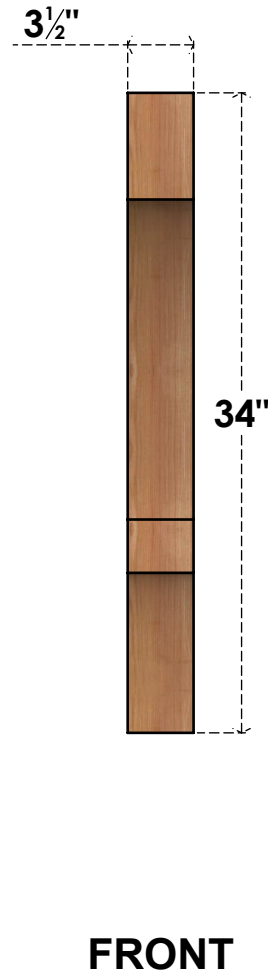

BRC04X22X34BOA00SWR

3 1/2"W X 22"D X 34"H BALBOA SMOOTH BRACE, WESTERN RED CEDAR

EKENA MILLWORK
 2300 WEST MAIN ST.
 CLARKSVILLE, TX 75426
 TOLL FREE: 866-607-0453
 WWW.EKENAMILLWORK.COM

NOTES

1. INSTALLATION TO BE COMPLETED IN ACCORDANCE WITH MANUFACTURER'S SPECIFICATIONS.
2. DRAWING MAY NOT BE TO SCALE
3. THIS DRAWING IS INTENDED FOR DESIGN AND PLANNING PURPOSES ONLY.
4. ALL INFORMATION CONTAINED HEREIN WAS CURRENT AT THE TIME OF DEVELOPMENT BUT MUST BE REVIEWED AND APPROVED BY THE PRODUCT MANUFACTURER TO BE CONSIDERED ACCURATE.
5. PRODUCTS ARE NOT KILN DRIED. THIS ITEM IS UNIQUE AND WILL CONTAIN THE NATURAL VARIATIONS THAT THE WOOD SPECIES OFFERS. THIS MAY RESULT IN VARIATIONS UP TO 1/4"