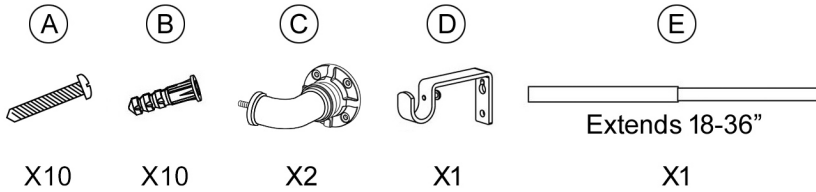

# 1" DRAPERY ROD INSTALLATION INSTRUCTIONS - 18-36" ROD SET

Care Instructions: Clean with a soft cloth. Do not use abrasive cleaning agents, solvents or polishes.

## SET INCLUDES: