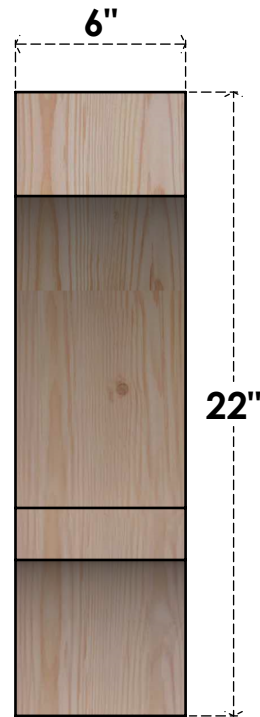

# BRC06X22X22BOA00RDF

6"W X 22"D X 22"H BALBOA ROUGH SAWN BRACE, DOUGLAS FIR

**SIDE**

**FRONT**

EKENA MILLWORK  
 2300 WEST MAIN ST.  
 CLARKSVILLE, TX 75426  
 TOLL FREE: 866-607-0453  
 WWW.EKENAMILLWORK.COM

**NOTES**

1. INSTALLATION TO BE COMPLETED IN ACCORDANCE WITH MANUFACTURER'S SPECIFICATIONS.
2. DRAWING MAY NOT BE TO SCALE
3. THIS DRAWING IS INTENDED FOR DESIGN AND PLANNING PURPOSES ONLY.
4. ALL INFORMATION CONTAINED HEREIN WAS CURRENT AT THE TIME OF DEVELOPMENT BUT MUST BE REVIEWED AND APPROVED BY THE PRODUCT MANUFACTURER TO BE CONSIDERED ACCURATE.
5. PRODUCTS ARE NOT KILN DRIED. THIS ITEM IS UNIQUE AND WILL CONTAIN THE NATURAL VARIATIONS THAT THE WOOD SPECIES OFFERS. THIS MAY RESULT IN VARIATIONS UP TO 1/4"