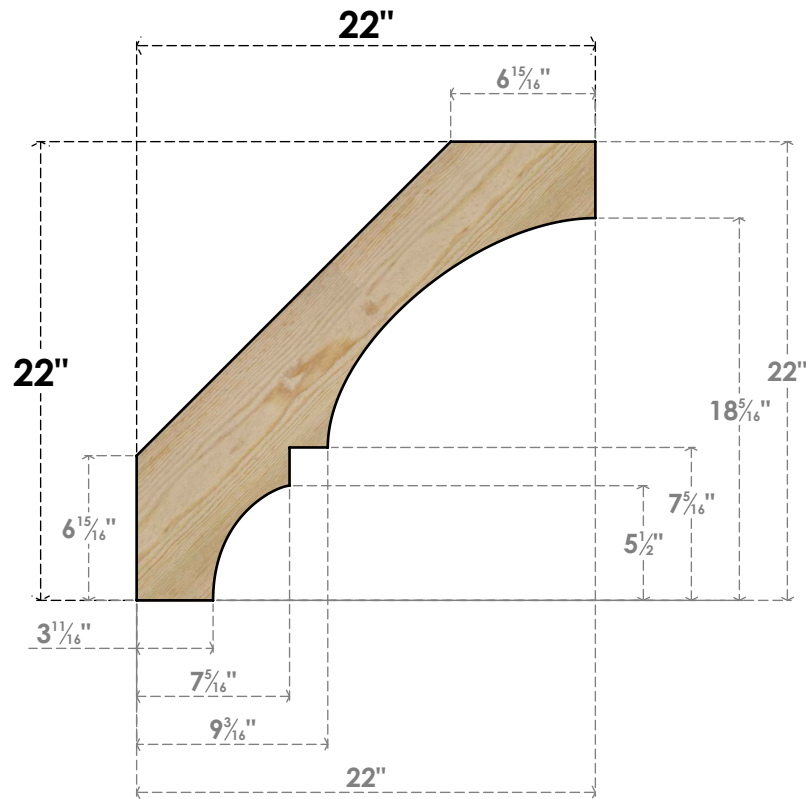

# BRC06X22X22BOA00RDF

6"W X 22"D X 22"H BALBOA ROUGH SAWN BRACE, DOUGLAS FIR

**SIDE**

**FRONT**

EKENA MILLWORK  
 2300 WEST MAIN ST.  
 CLARKSVILLE, TX 75426  
 TOLL FREE: 866-607-0453  
 WWW.EKENAMILLWORK.COM