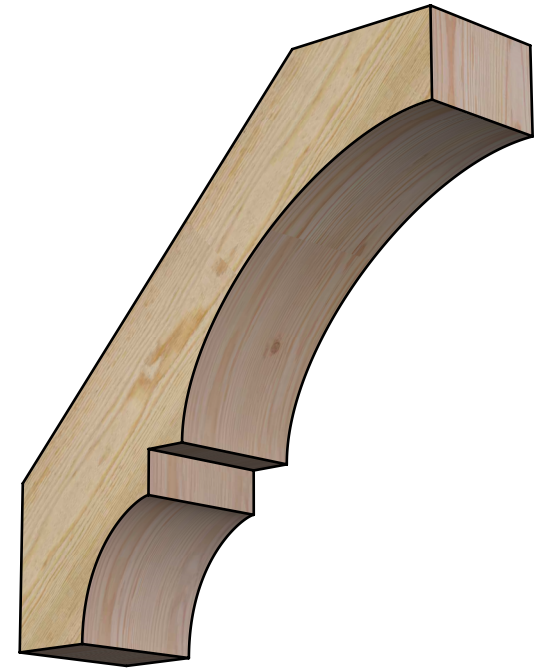

# BRC06X22X22BOA00RDF

6"W X 22"D X 22"H BALBOA ROUGH SAWN BRACE, DOUGLAS FIR

**SIDE**

**FRONT**

EKENA MILLWORK  
 2300 WEST MAIN ST.  
 CLARKSVILLE, TX 75426  
 TOLL FREE: 866-607-0453  
 WWW.EKENAMILLWORK.COM